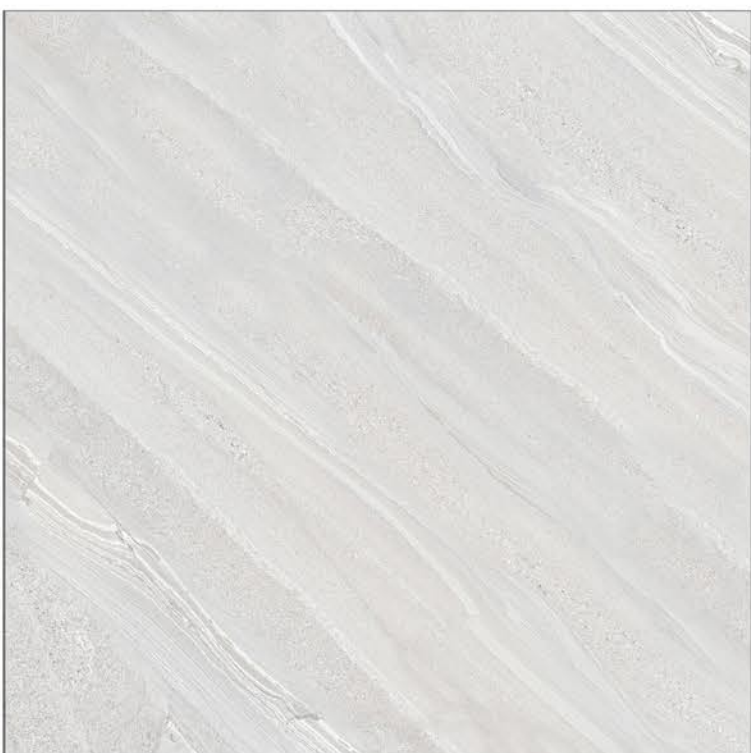

Easy Cleaning and Care

Resistance to Acids and Bases

Light-fast Colors

Frost Resistance

1200x1200mm

DIGITAL GLAZED VITRIFIED TILES

GLOSSY

ESPIRITE GREY