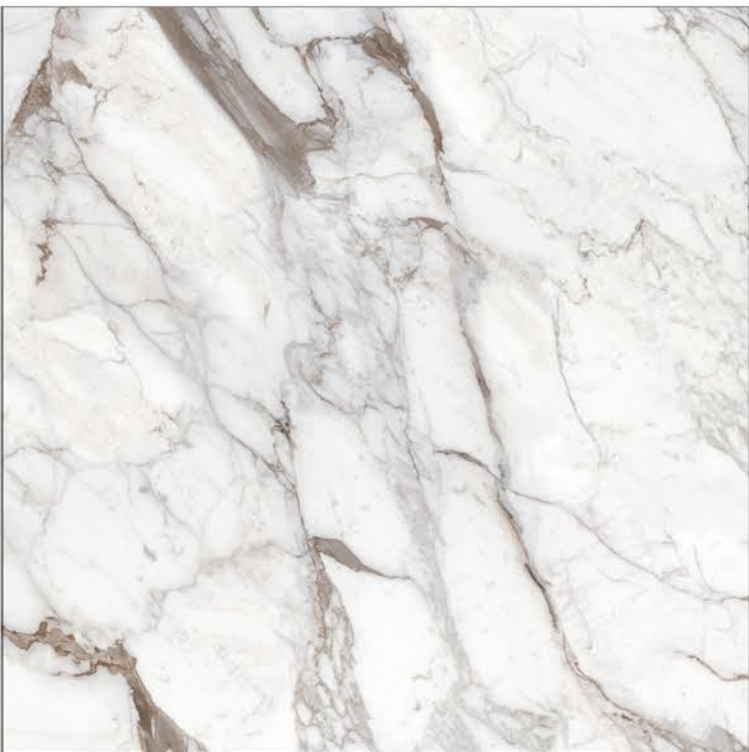

1200x1200mm

DIGITAL GLAZED VITRIFIED TILES

GLOSSY

ADAGGIO ORO

Fire Resistance

Easy to Install

Lightweight Easily Handled Slabs

Bending Strength