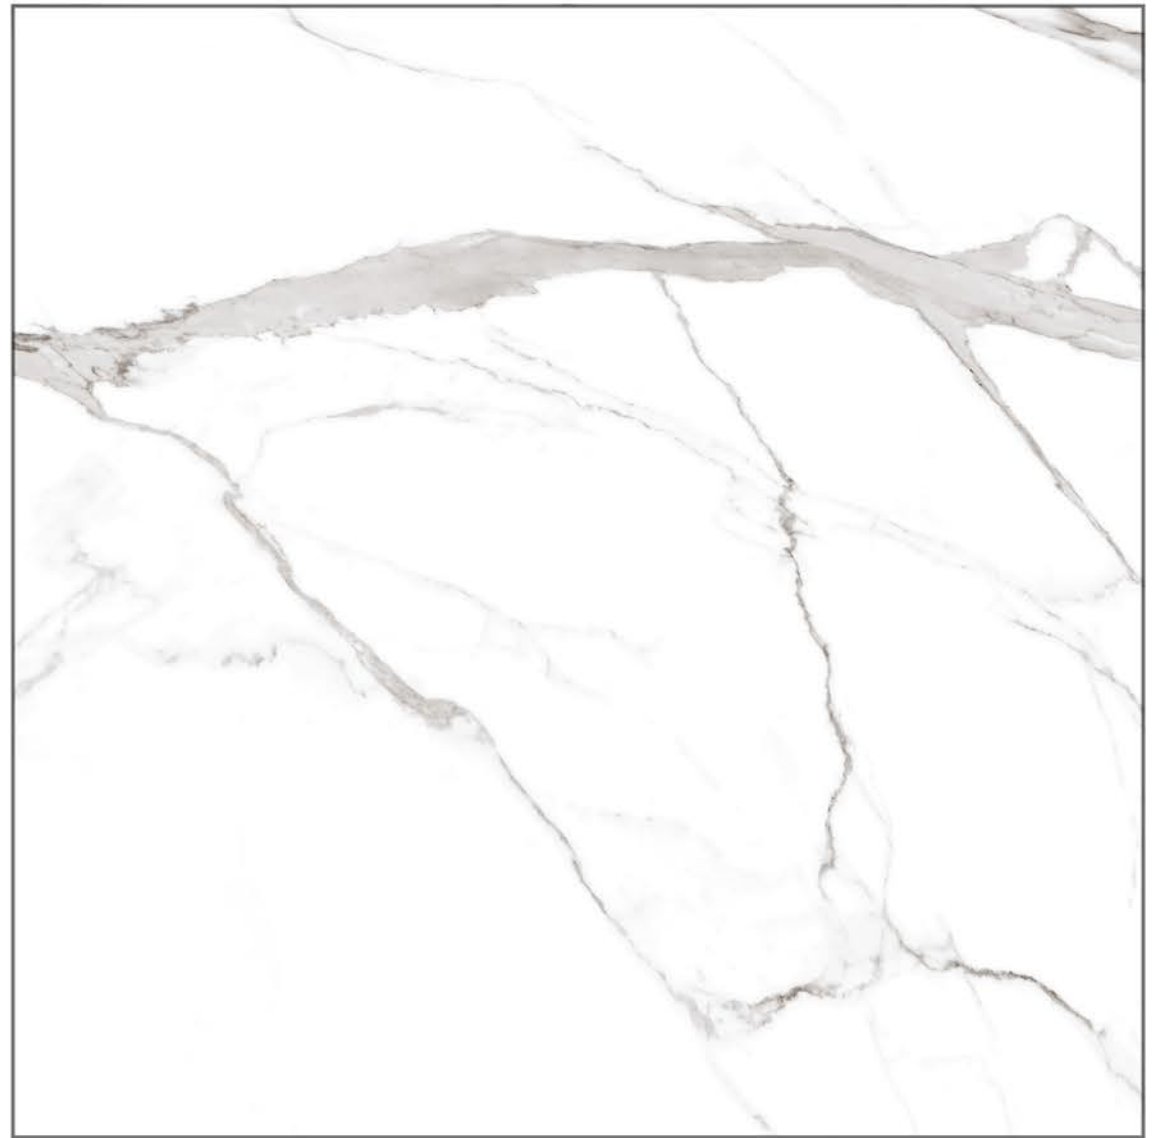

Resistance to Acids and Bases

Light-fast Colors

Frost Resistance

1200x1200mm

DIGITAL GLAZED VITRIFIED TILES

GLOSSY

STATUARIO CARA

Fire Resistance