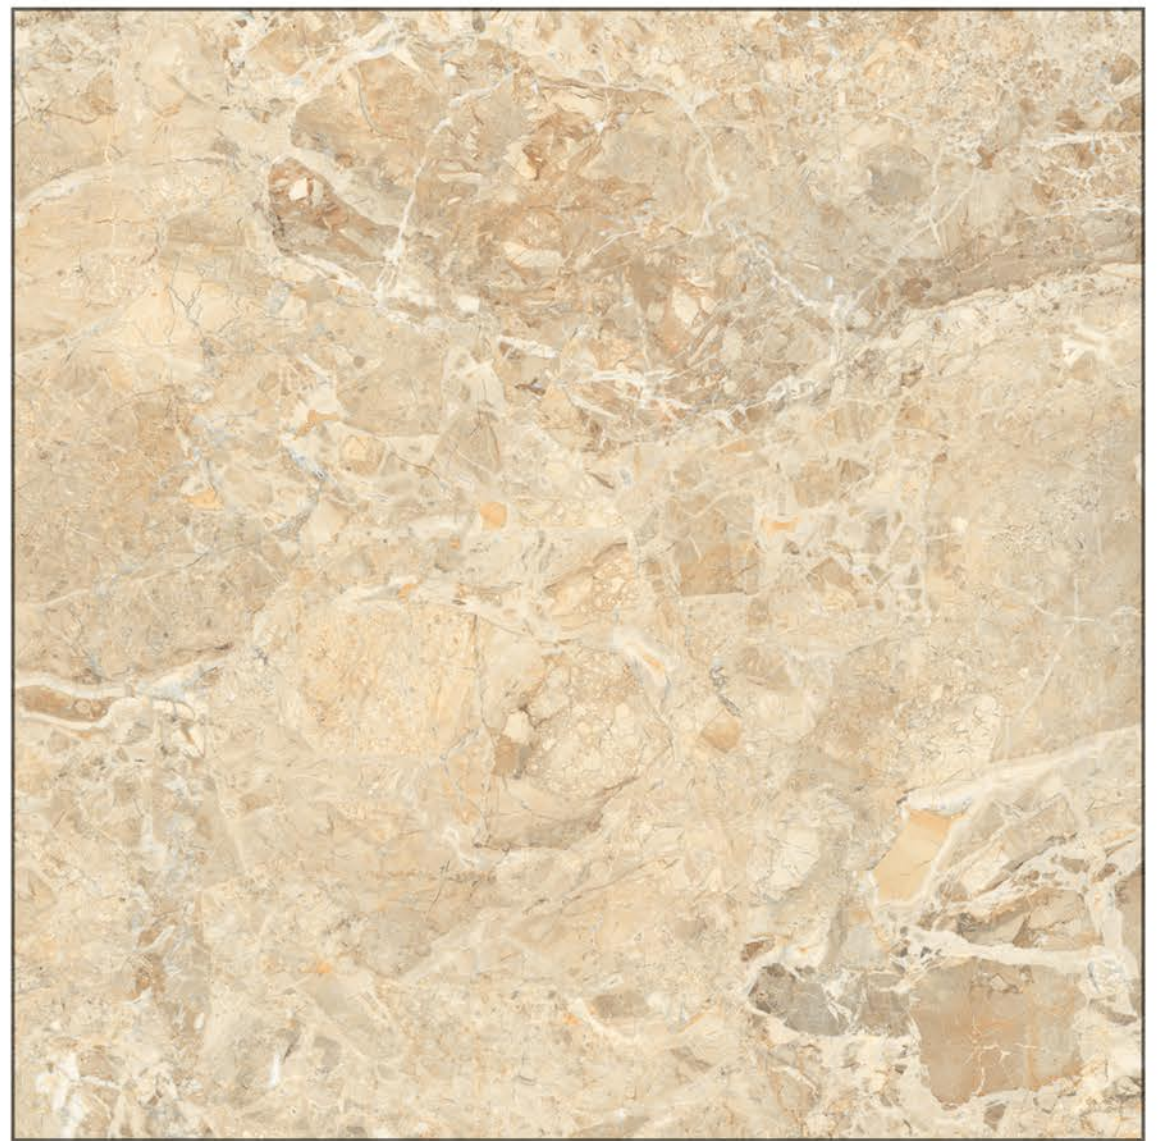

1200x1200mm

DIGITAL GLAZED VITRIFIED TILES

GLOSSY

BRESCIA LORA

Fire Resistance

Easy to Install

Lightweight Easily Handled Slabs

Bending Strength