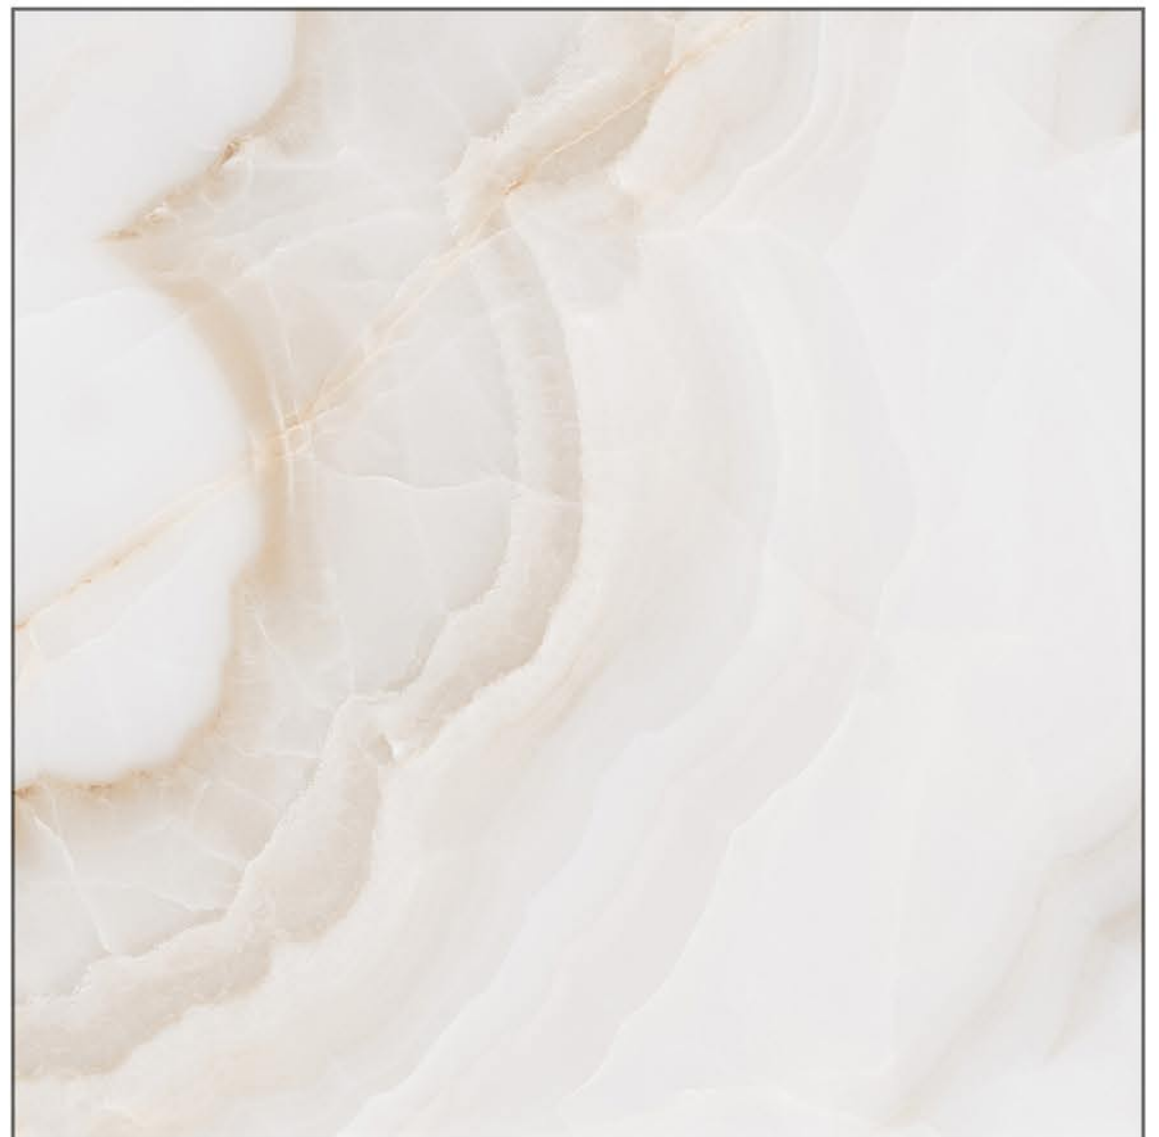

1200x1200mm

DIGITAL GLAZED VITRIFIED TILES

GLOSSY

HONEY ONYX

Fire Resistance

Easy to Install

Lightweight Easily Handled Slabs

Bending Strength