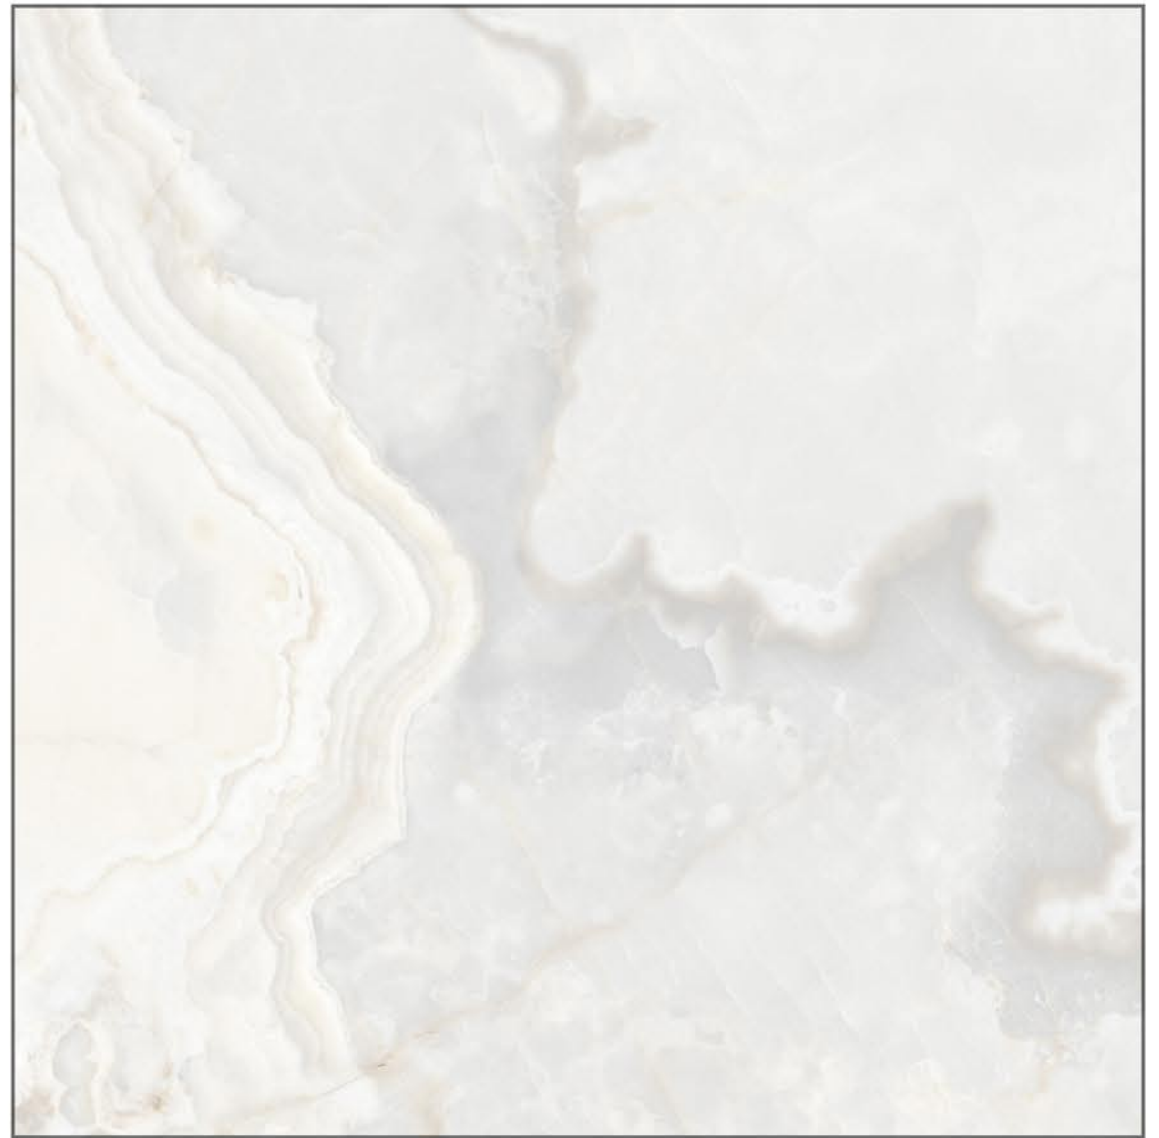

1200x1200mm

DIGITAL GLAZED VITRIFIED TILES

GLOSSY

NATURAL ONYX

Fire Resistance

Easy to Install

Lightweight Easily Handled Slabs

Bending Strength

Resistance to Stains

Resistance to Deep Abrasion

Easy to Lay, Cut and Drill

Easy Cleaning and Care

Resistance to Acids and Bases

Light-fast Colors

Frost Resistance