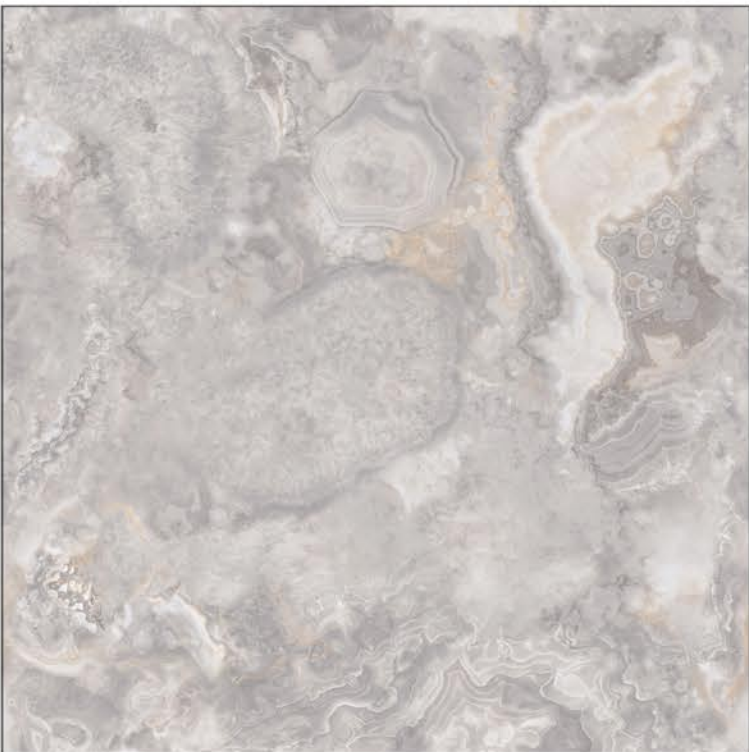

Easy Cleaning and Care

Resistance to Acids and Bases

Light-fast Colors

Frost Resistance

1200x1200mm

DIGITAL GLAZED VITRIFIED TILES

GLOSSY

ONYX GREY