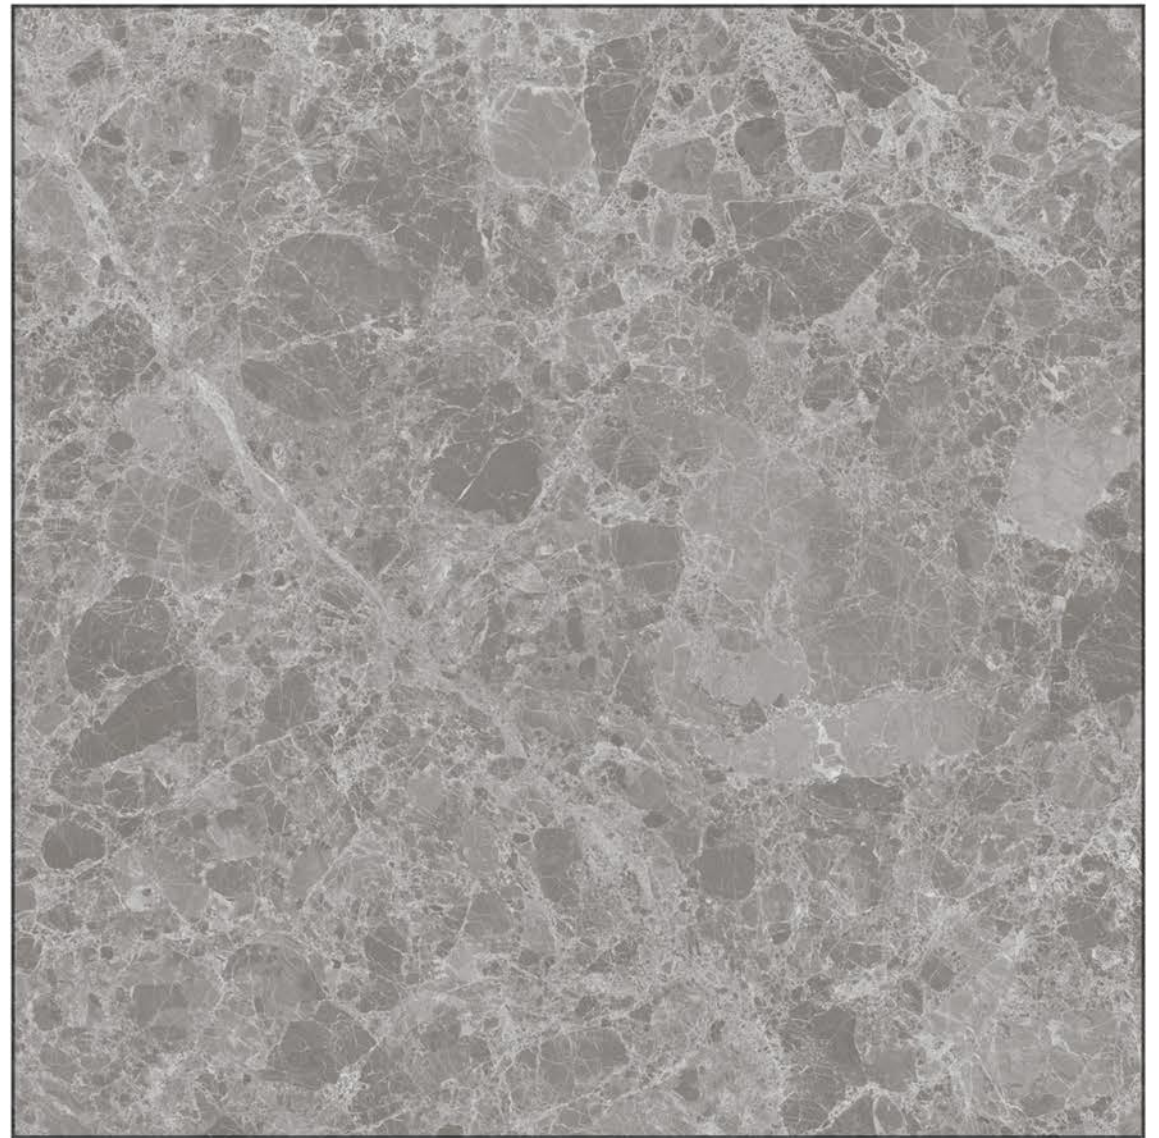

1200x1200mm

DIGITAL GLAZED VITRIFIED TILES

GLOSSY

EMPAREDAR GREY

Fire Resistance

Easy to Install

Lightweight Easily Handled Slabs

Bending Strength

Resistance to Stains

Resistance to Deep Abrasion

Easy to Lay, Cut and Drill

Easy Cleaning and Care

Resistance to Acids and Bases

Light-fast Colors

Frost Resistance