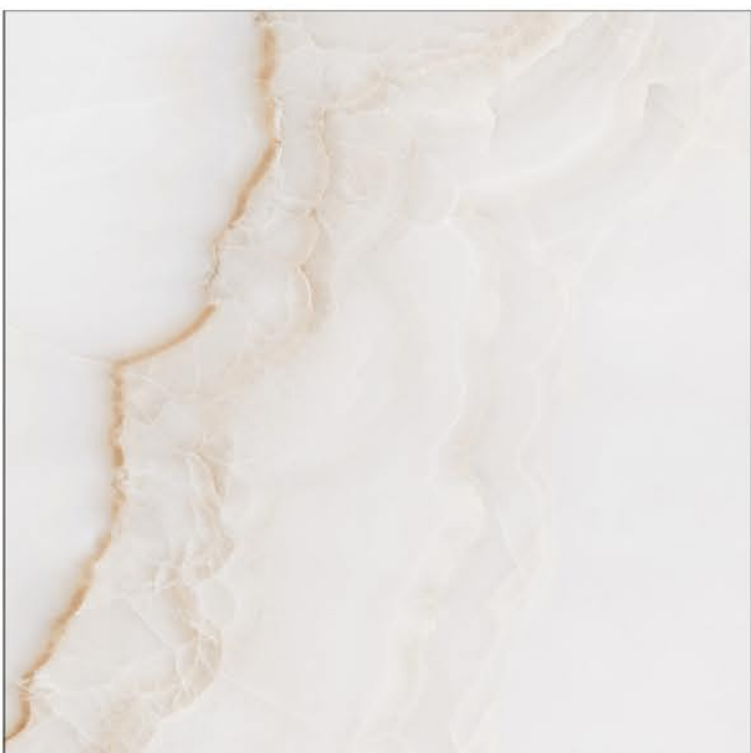

1200x1200mm

DIGITAL GLAZED VITRIFIED TILES

GLOSSY

HONEY ONYX

Fire Resistance

Easy to Install

Lightweight Easily Handled Slabs

Bending Strength