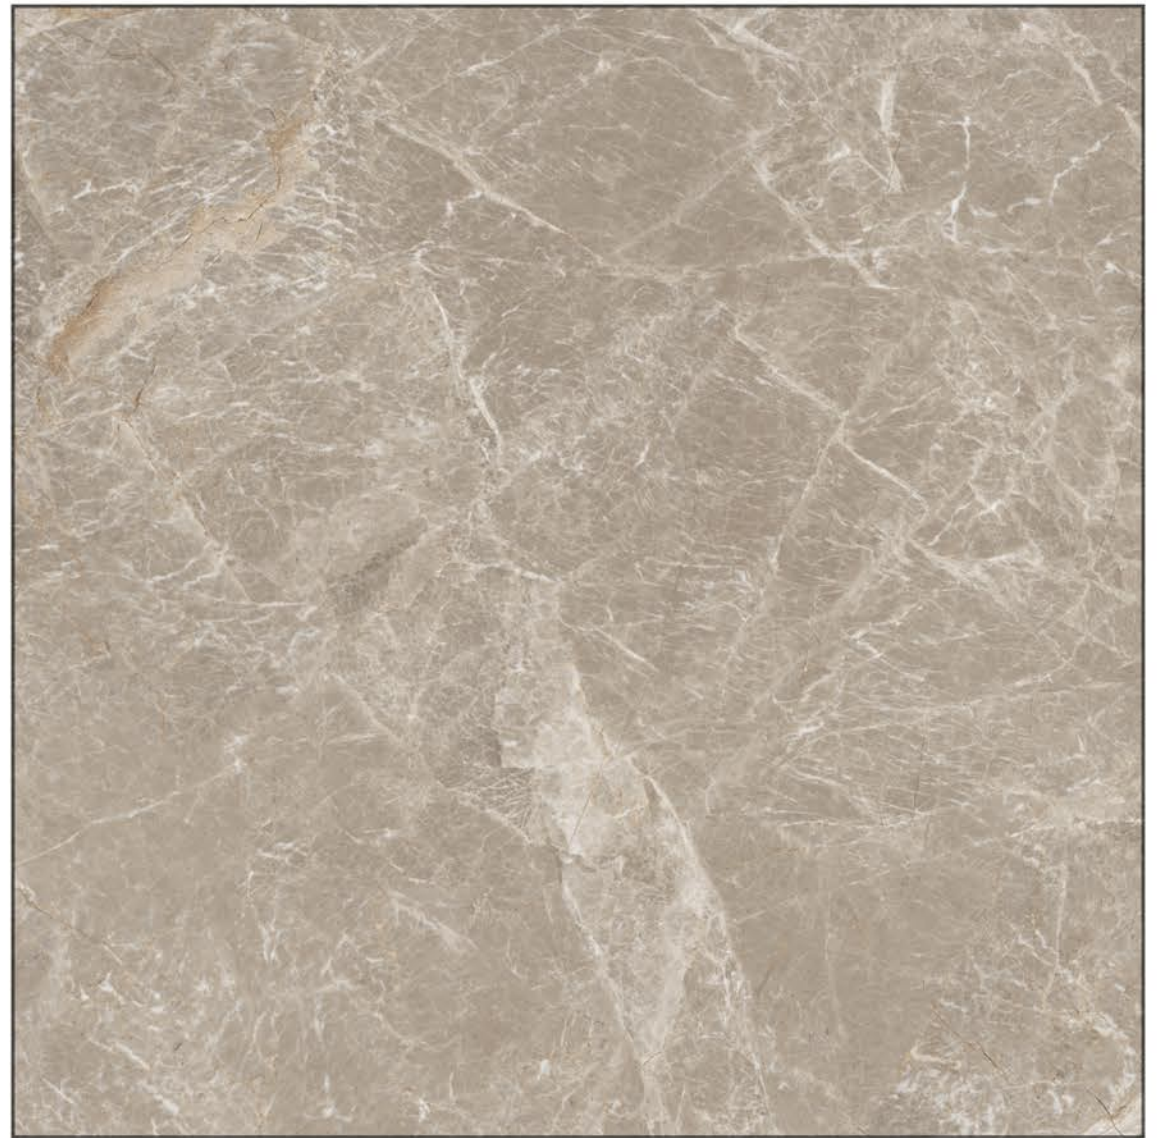

1200x1200mm

DIGITAL GLAZED VITRIFIED TILES

GLOSSY

ANTICO TAN

Fire Resistance

Easy to Install

Lightweight Easily Handled Slabs

Bending Strength