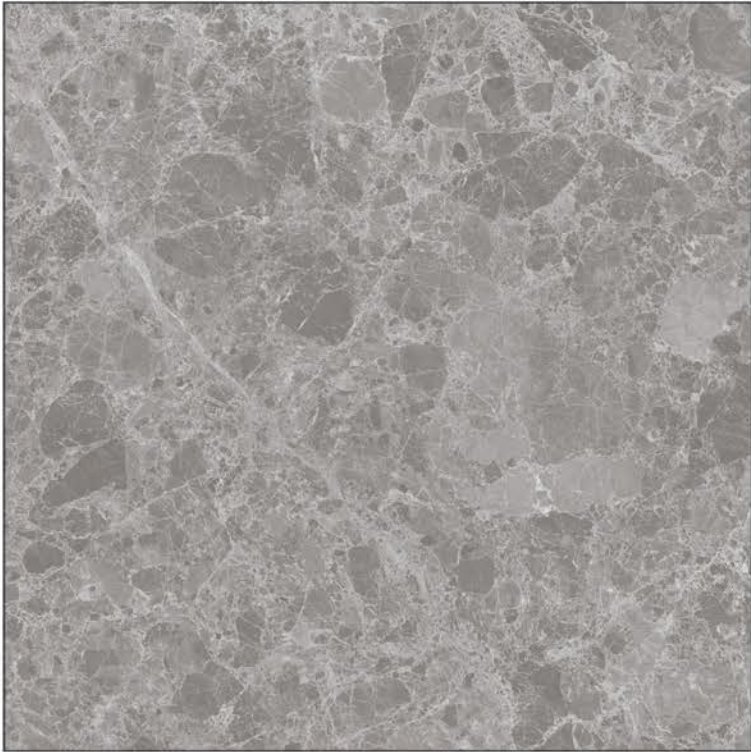

1200x1200mm

DIGITAL GLAZED VITRIFIED TILES

GLOSSY

EMPAREDAR GREY

Fire Resistance

Easy to Install

Lightweight Easily Handled Slabs

Bending Strength

Resistance to Stains

Resistance to Deep Abrasion

Easy to Lay, Cut and Drill

Easy Cleaning and Care

Resistance to Acids and Bases

Light-fast Colors

Frost Resistance