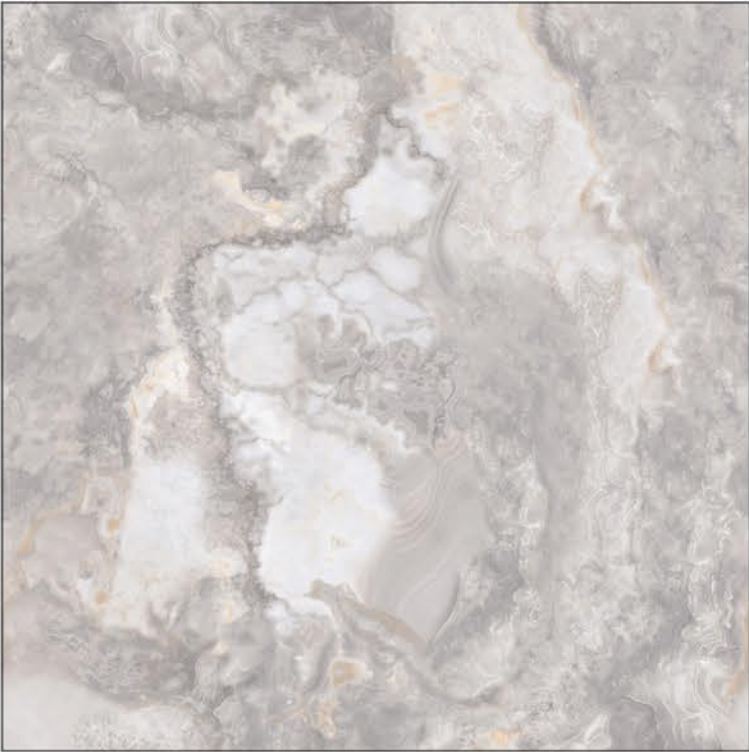

Easy Cleaning and Care

Resistance to Acids and Bases

Light-fast Colors

Frost Resistance

1200x1200mm

DIGITAL GLAZED VITRIFIED TILES

GLOSSY

ONYX GREY