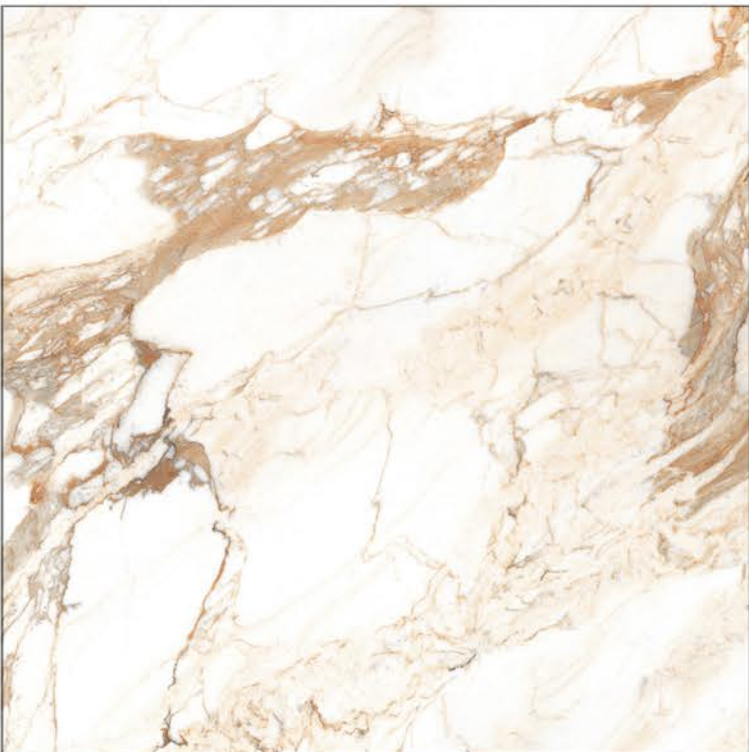

1200x1200mm

DIGITAL GLAZED VITRIFIED TILES

GLOSSY

ASCOT GOLD

Fire Resistance

Easy to Install

Lightweight Easily Handled Slabs

Bending Strength

Resistance to Stains

Resistance to Deep Abrasion

Easy to Lay, Cut and Drill

Easy Cleaning and Care

Resistance to Acids and Bases

Light-fast Colors

Frost Resistance