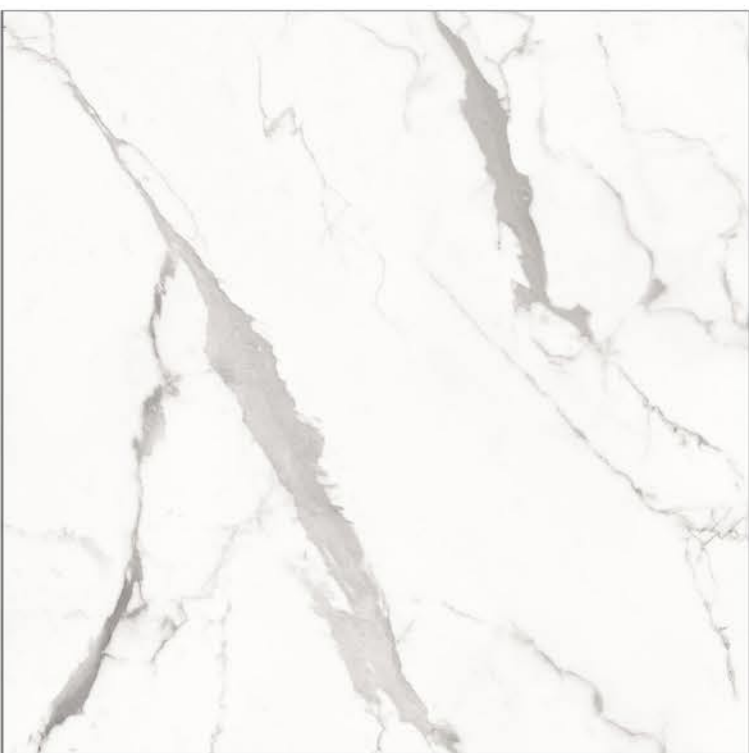

Easy Cleaning and Care

Resistance to Acids and Bases

Light-fast Colors

Frost Resistance

1200x1200mm

DIGITAL GLAZED VITRIFIED TILES

GLOSSY

STATUARIO WHITE