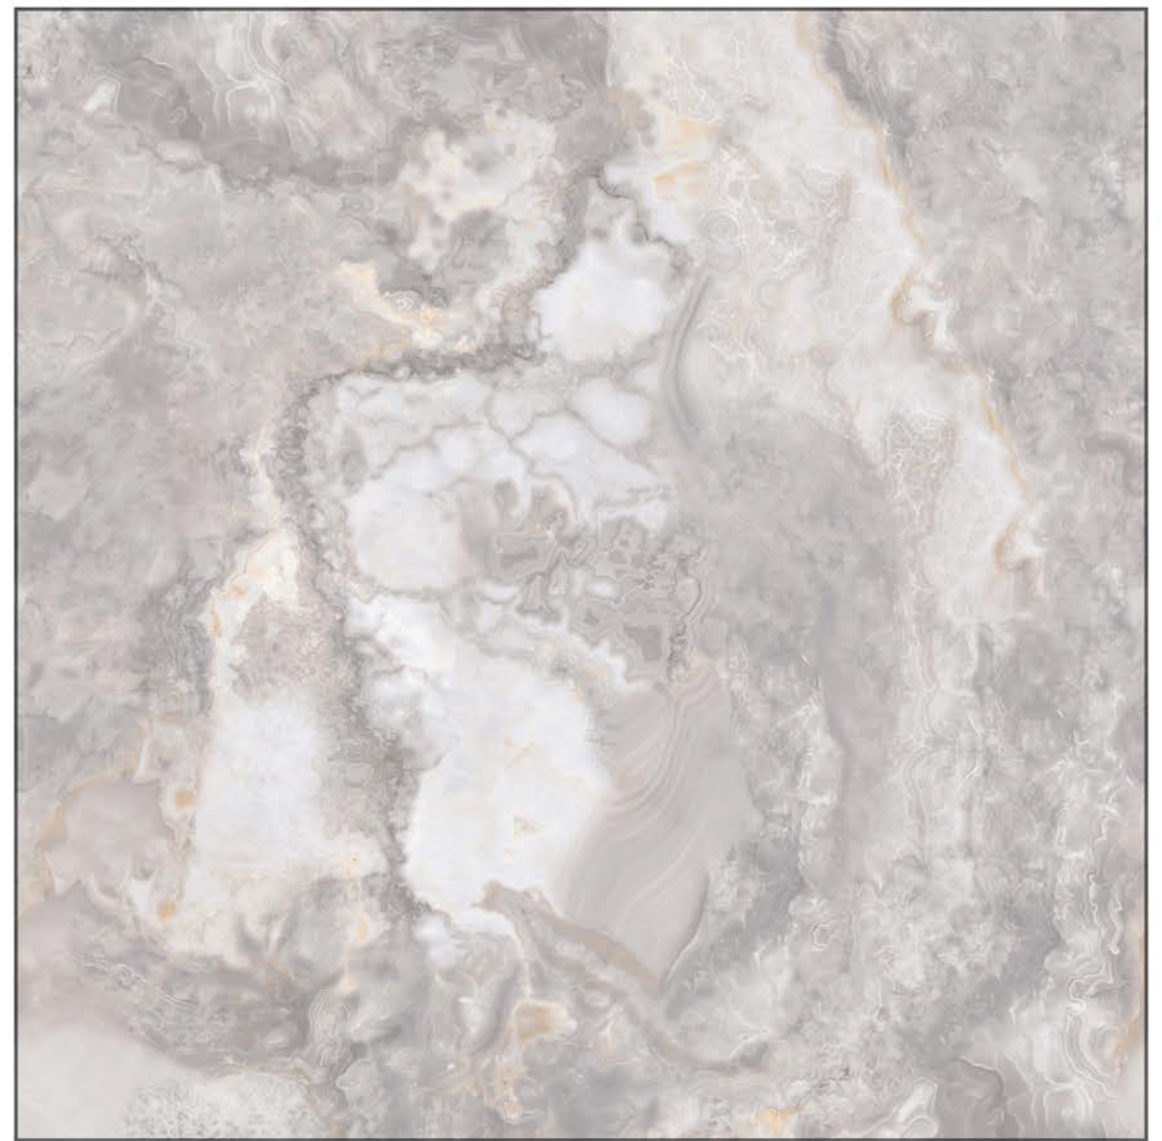

Easy Cleaning and Care

Resistance to Acids and Bases

Light-fast Colors

Frost Resistance

1200x1200mm

DIGITAL GLAZED VITRIFIED TILES

GLOSSY

ONYX GREY