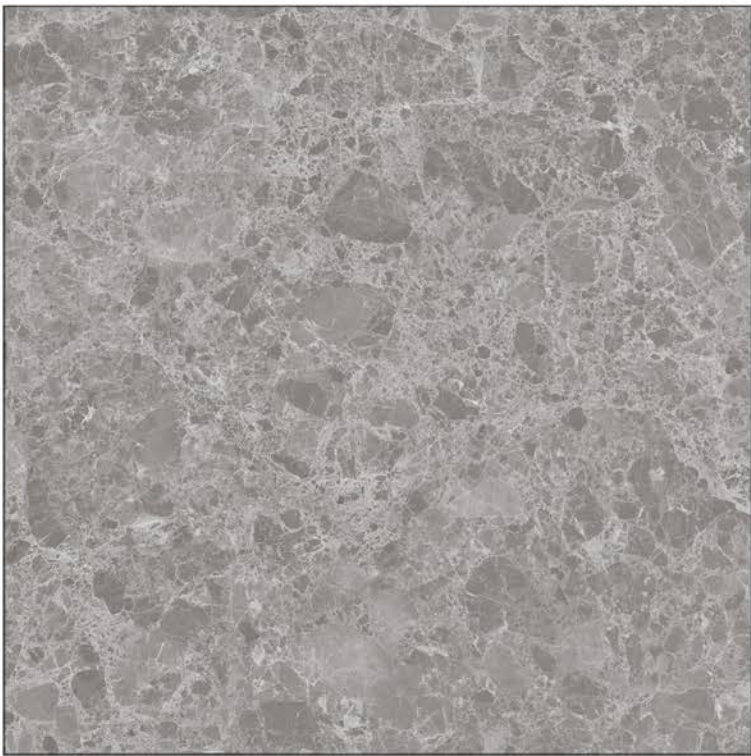

1200x1200mm

DIGITAL GLAZED VITRIFIED TILES

GLOSSY

EMPAREDAR GREY

Fire Resistance

Easy to Install

Lightweight Easily Handled Slabs

Bending Strength

Resistance to Stains

Resistance to Deep Abrasion

Easy to Lay, Cut and Drill

Easy Cleaning and Care

Resistance to Acids and Bases

Light-fast Colors

Frost Resistance