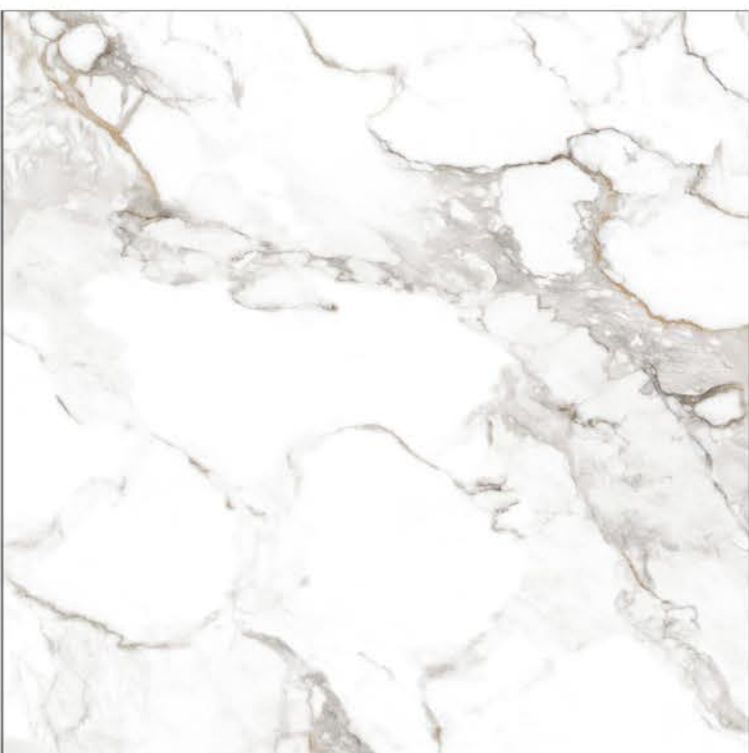

DIGITAL GLAZED VITRIFIED TILES

GLOSSY

CALACATTA RIO

Fire Resistance

Easy to Install

Lightweight Easily Handled Slabs

Bending Strength

Resistance to Stains