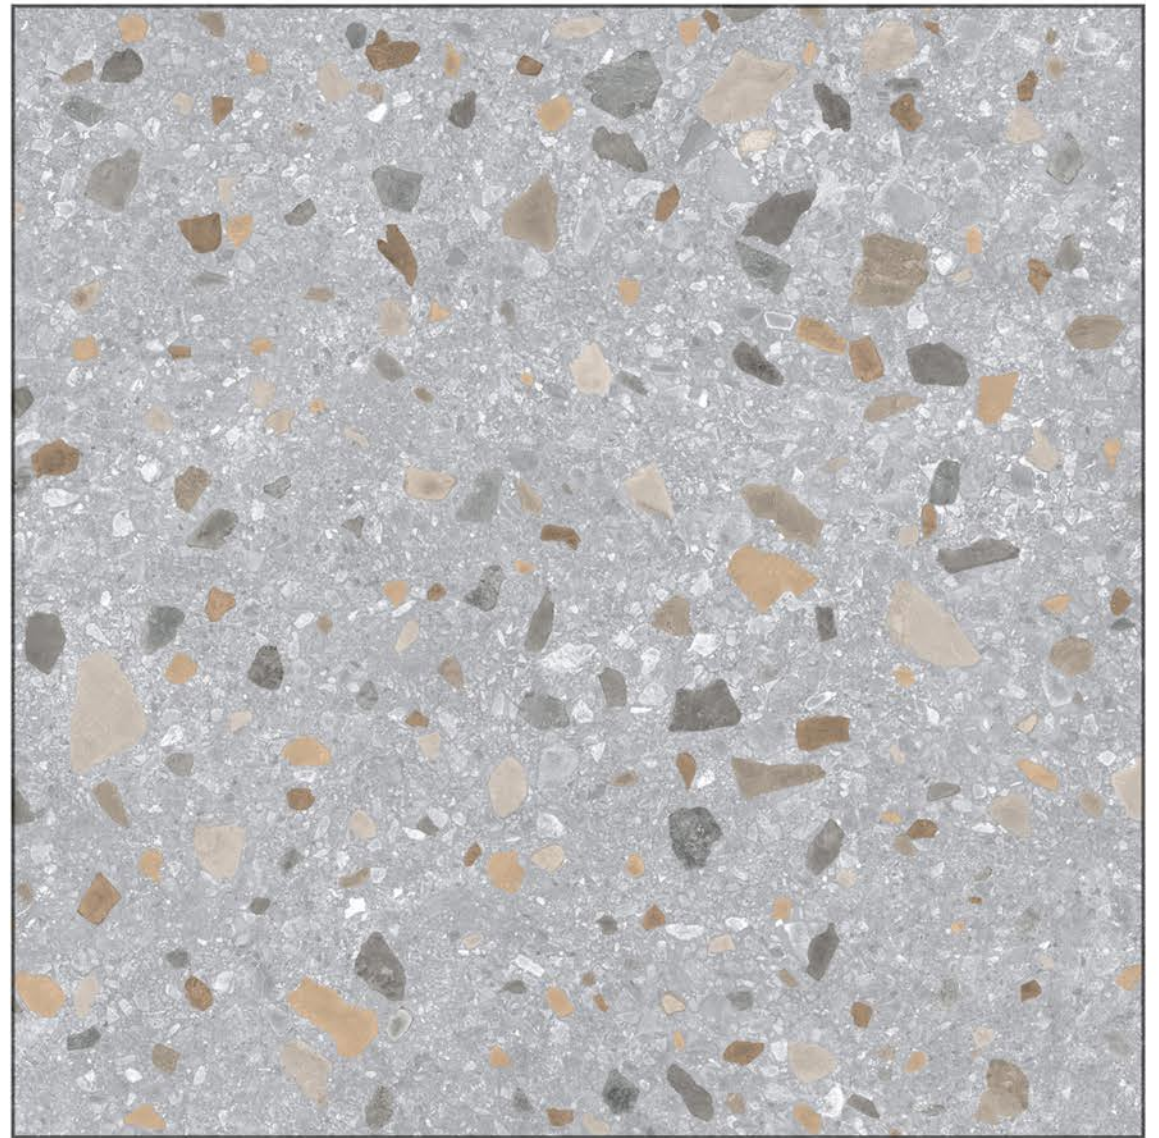

1200x1200mm

DIGITAL GLAZED VITRIFIED TILES

MATT

CEPPODI MULTY DARK

Fire Resistance

Easy to Install

Lightweight Easily Handled Slabs

Bending Strength

Resistance to Stains

Resistance to Deep Abrasion

Easy to Lay, Cut and Drill

Easy Cleaning and Care

Resistance to Acids and Bases

Light-fast Colors

Frost Resistance