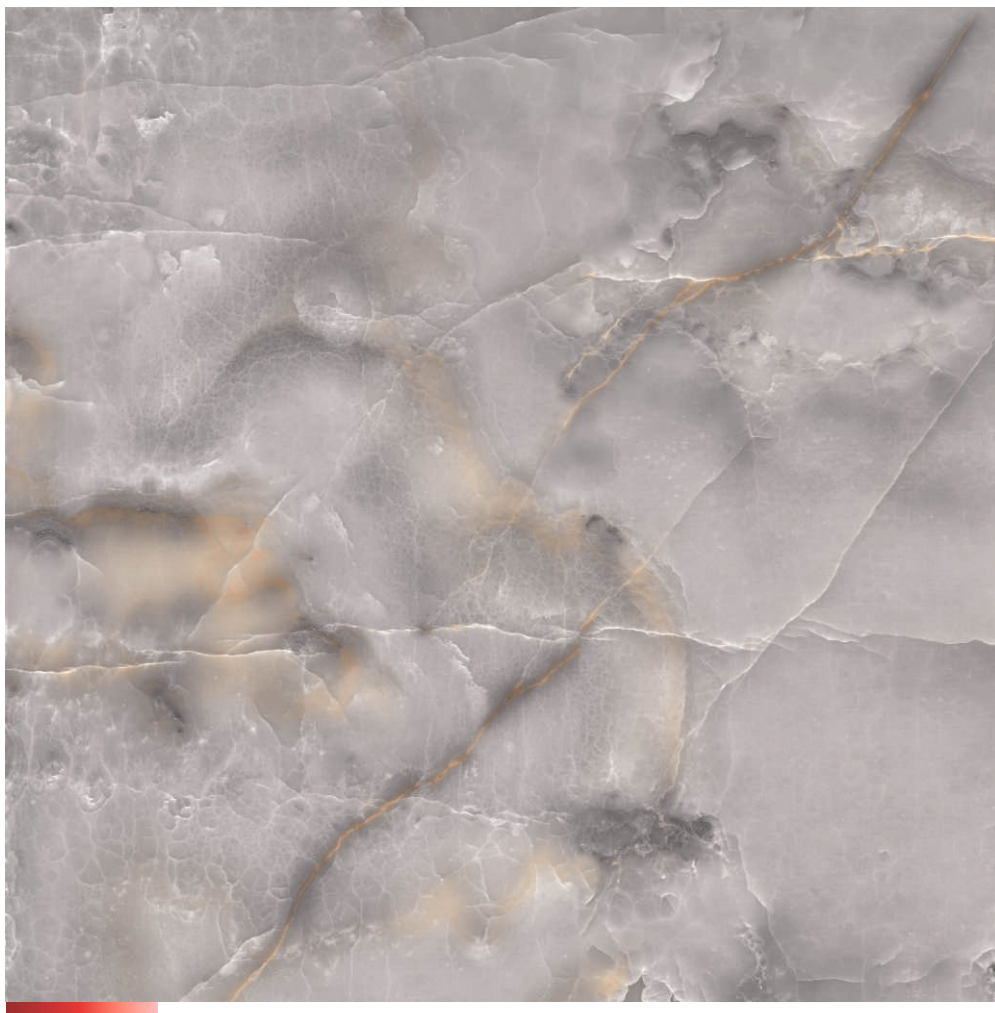

SIZE	SURFACE	RANDOM	THICKNESS
1200x1200 mm	White Body	4	9 mm

GLAZED VITRIFIED TILES / **CLASSO ONYX DARK**