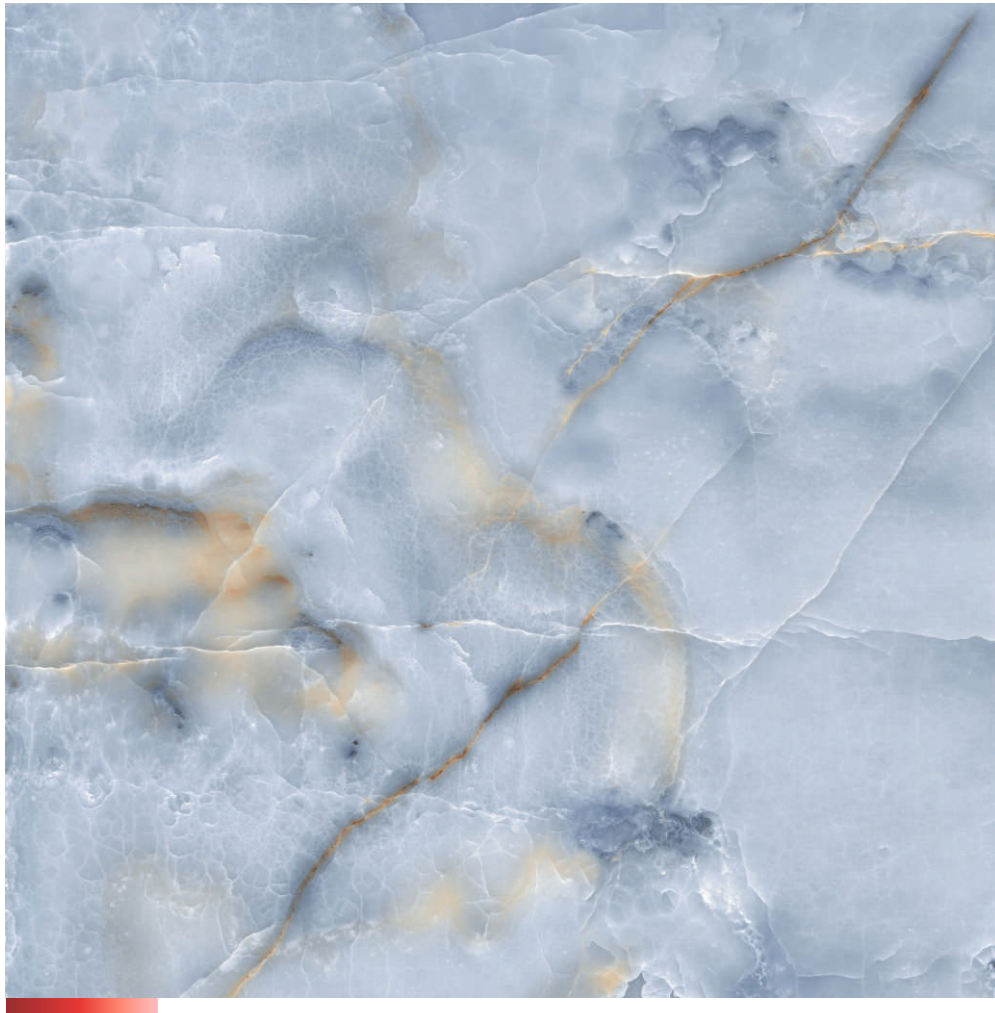

SIZE	SURFACE	RANDOM	THICKNESS
1200x1200 mm	White Body	4	9 mm

GLAZED VITRIFIED TILES / **CLASSO ONYX AQUA**