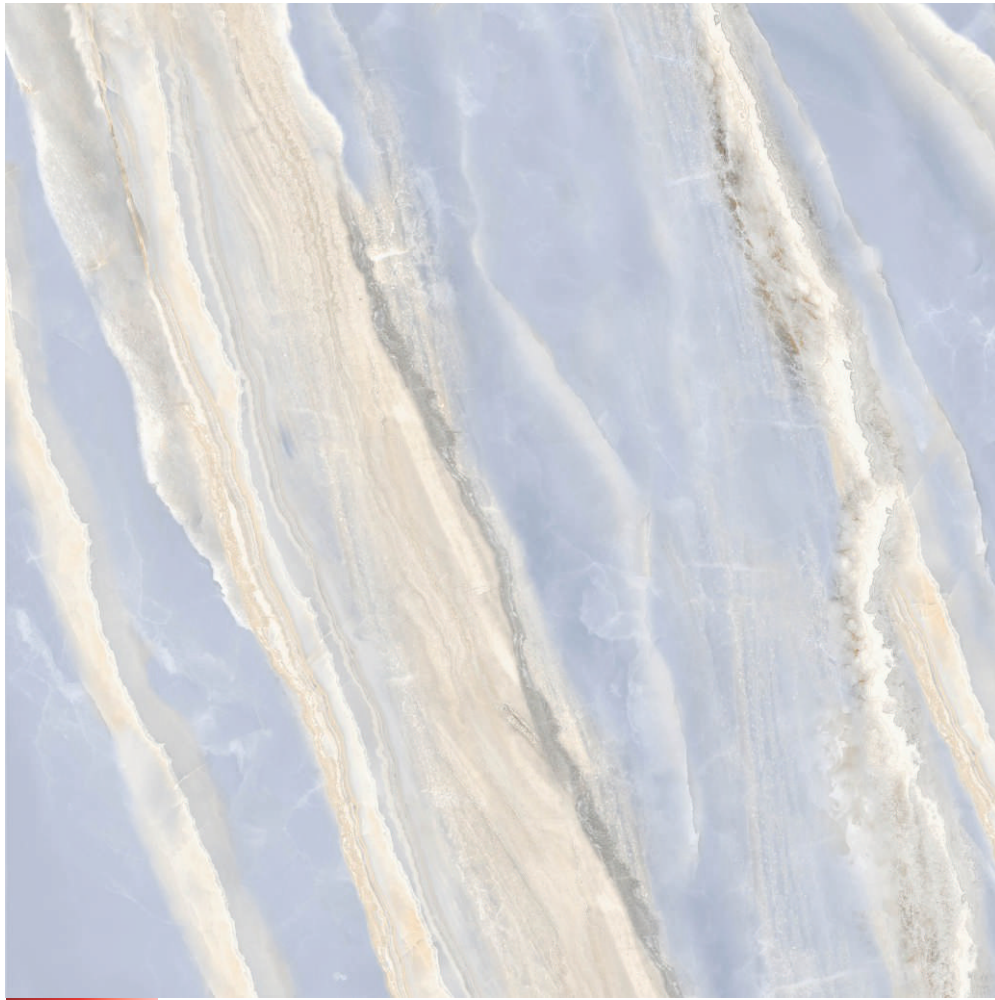

SIZE	SURFACE	RANDOM	THICKNESS
1200x1200 mm	White Body	4	9 mm

GLAZED VITRIFIED TILES / **FLOW AZUL**