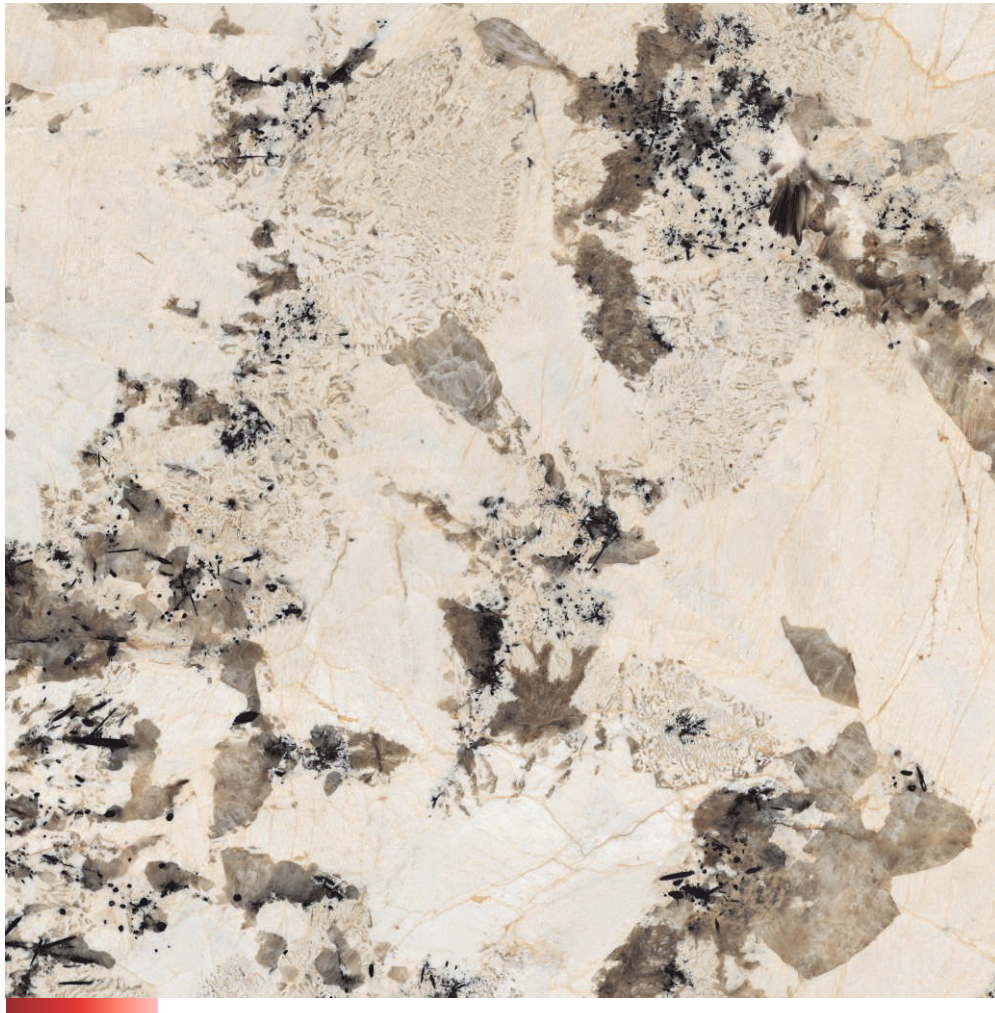

SIZE	SURFACE	RANDOM	THICKNESS
1200x1200 mm	Glossy	4	9 mm

GLAZED VITRIFIED TILES / MORROCO CARAMEL