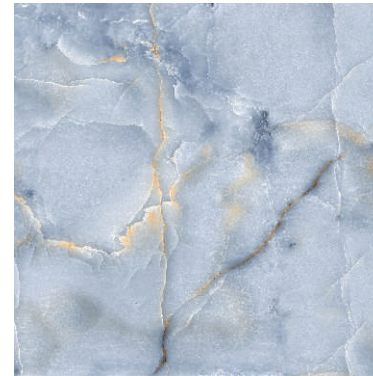

SIZE	SURFACE	RANDOM	THICKNESS
1200x1200 mm	White Body	4	9 mm

GLAZED VITRIFIED TILES / **CLASSO ONYX AQUA**