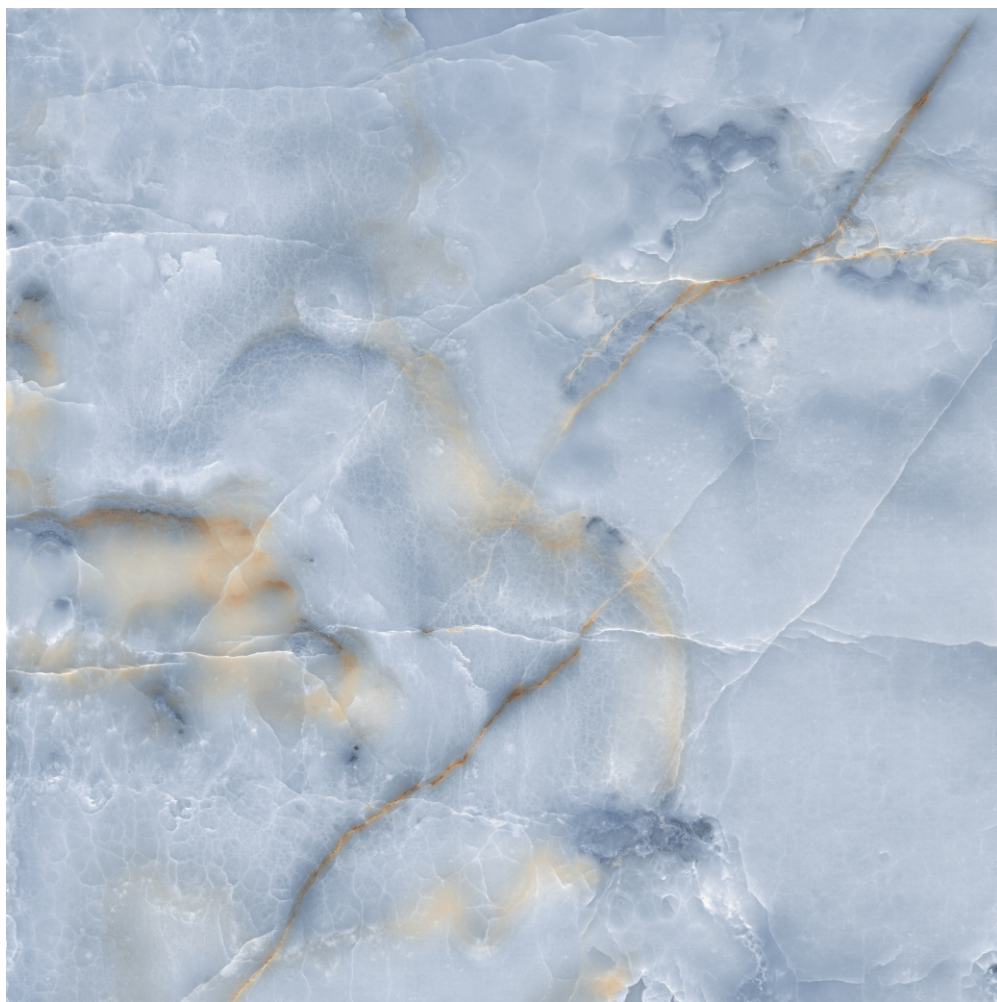

SIZE	SURFACE	RANDOM	THICKNESS
1x1 meter	White Body	4	09 mm

GLAZED VITRIFIED TILES / **CLASSO ONYX AQUA**