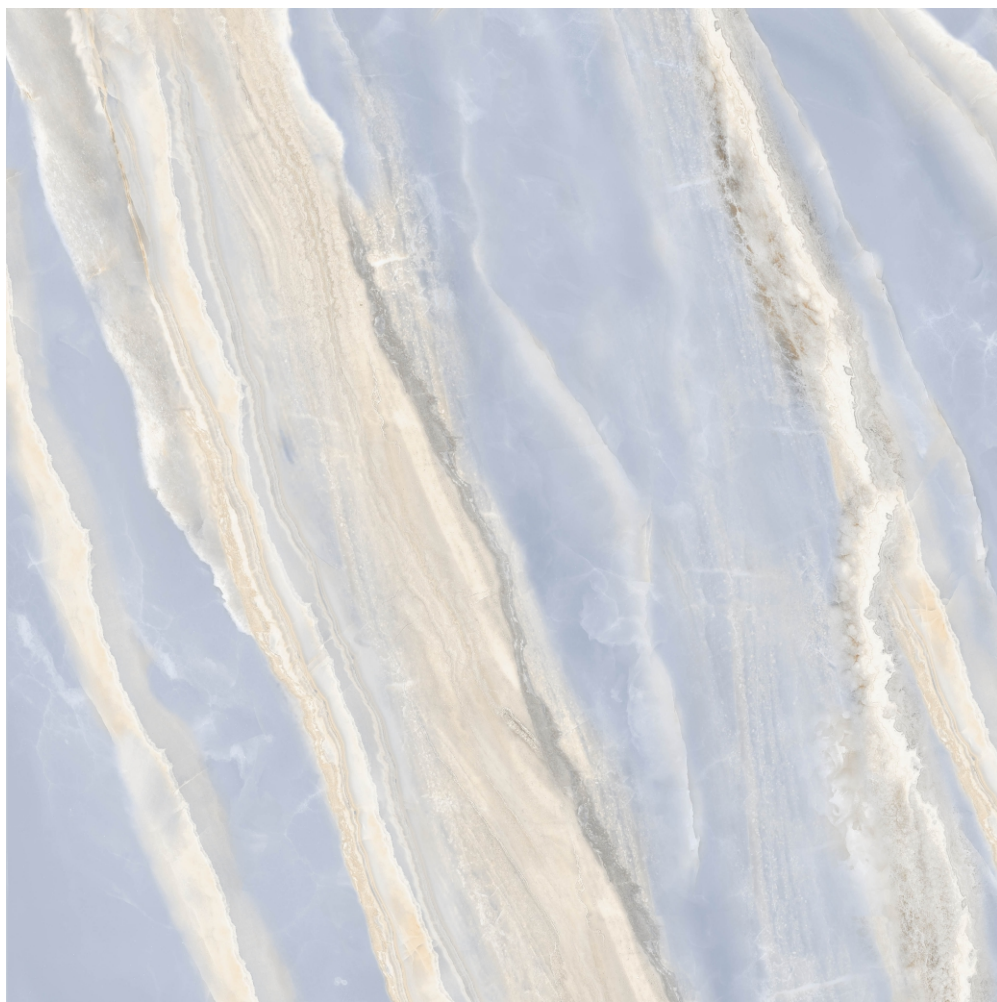

GLAZED VITRIFIED TILES / **FIORITO BIANCO**

SIZE	SURFACE	RANDOM	THICKNESS
1x1 meter	White Body	4	09 mm

GLAZED VITRIFIED TILES / **FLOW AZUL**

SIZE	SURFACE	RANDOM	THICKNESS
1x1 meter	White Body	4	09 mm

GLAZED VITRIFIED TILES / **FLOW BEIGE**