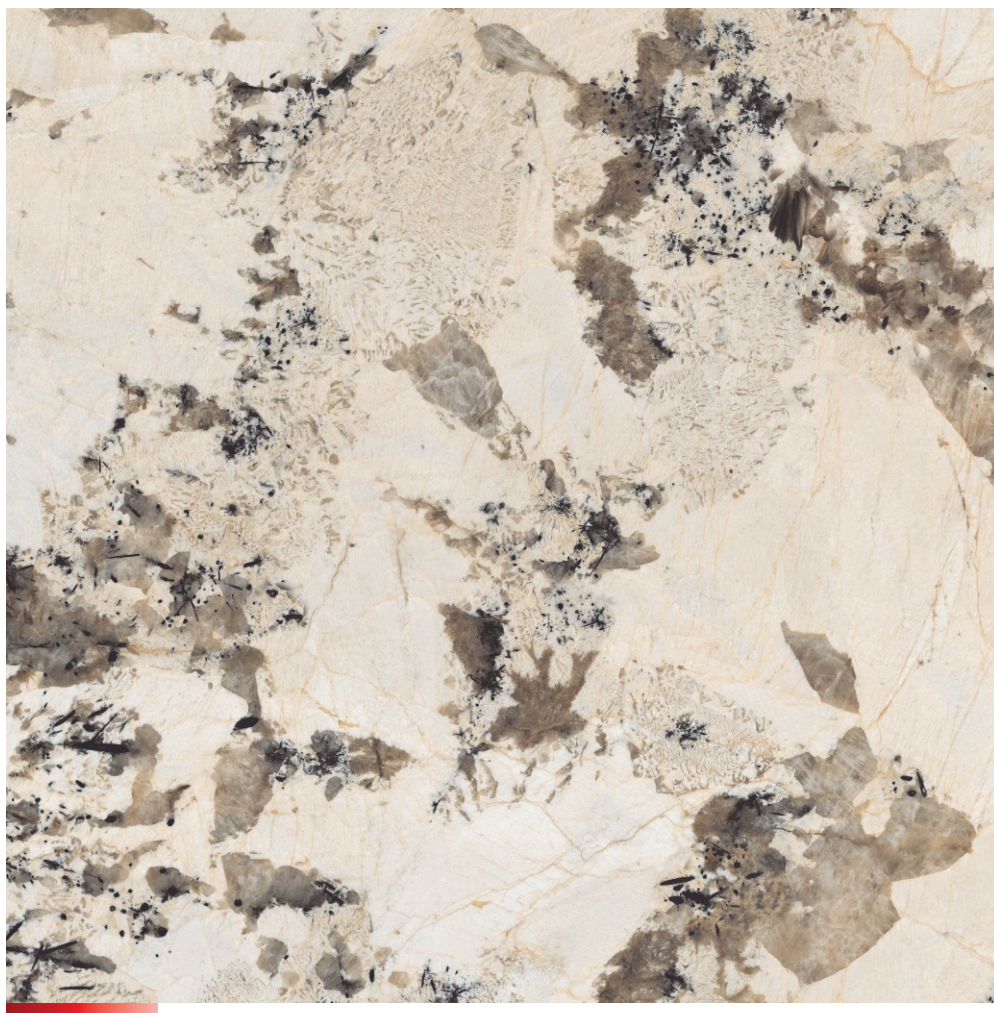

SIZE	SURFACE	RANDOM	THICKNESS
1x1 meter	Glossy	4	09 mm

GLAZED VITRIFIED TILES / **MARLEY CREMA**

SIZE	SURFACE	RANDOM	THICKNESS
1x1 meter	Glossy	4	09 mm

GLAZED VITRIFIED TILES / MORROCO CARAMEL

SIZE	SURFACE	RANDOM	THICKNESS
1x1 meter	Glossy	4	09 mm