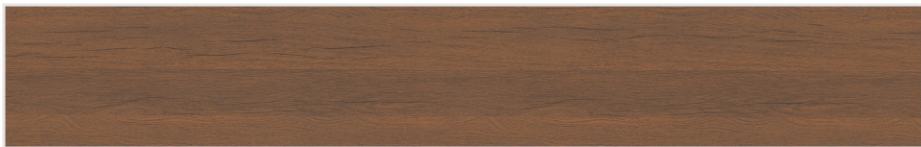

CARVING
series

f @ in

A close-up photograph of a light-colored wood floor, likely larch, with a small green sprout growing from a joint. The wood grain is visible, and the lighting is warm and soft. The sprout has two leaves and is positioned in the lower right quadrant of the image.

200x
1200mm

FEEL THE
NATURE
Indoors !!!

**BOX WOOD
BROWN**

200x
1200mm

CARVING
series

f @ in

**GRIP, WHICH
KEEPS THEM GRABBED.**

**PRROBA
WOOD**