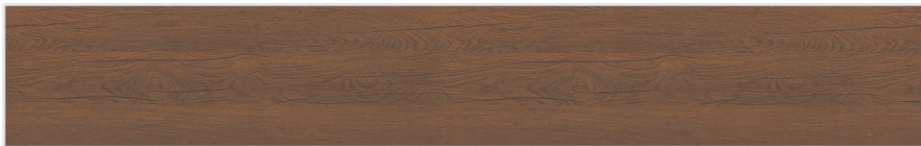

CARVING
series

f @ in

A close-up photograph of a light-colored wood floor, likely larch, with a small green sprout growing from a joint. The wood grain is visible, and the lighting is warm and soft. The sprout has two leaves and is positioned in the lower right quadrant of the image.

200x
1200mm

FEEL THE
NATURE
Indoors !!!

**BOX WOOD
BROWN**

200x
1200mm

CARVING
series

f @ in

**GRIP, WHICH
KEEPS THEM GRABBED.**

**PRROBA
WOOD**