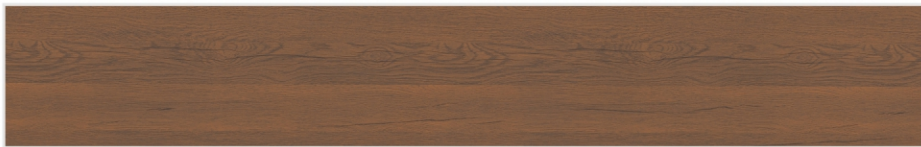

CARVING
series

f @ in

A close-up photograph of a light-colored wood floor, likely larch, with a small green sprout growing from a joint. The wood grain is visible, and the lighting is warm and soft. The sprout has two leaves and is positioned in the lower right quadrant of the image.

200x
1200mm

FEEL THE
NATURE
Indoors !!!

**BOX WOOD
BROWN**

200x
1200mm

CARVING
series

f @ in

**GRIP, WHICH
KEEPS THEM GRABBED.**

**PRROBA
WOOD**