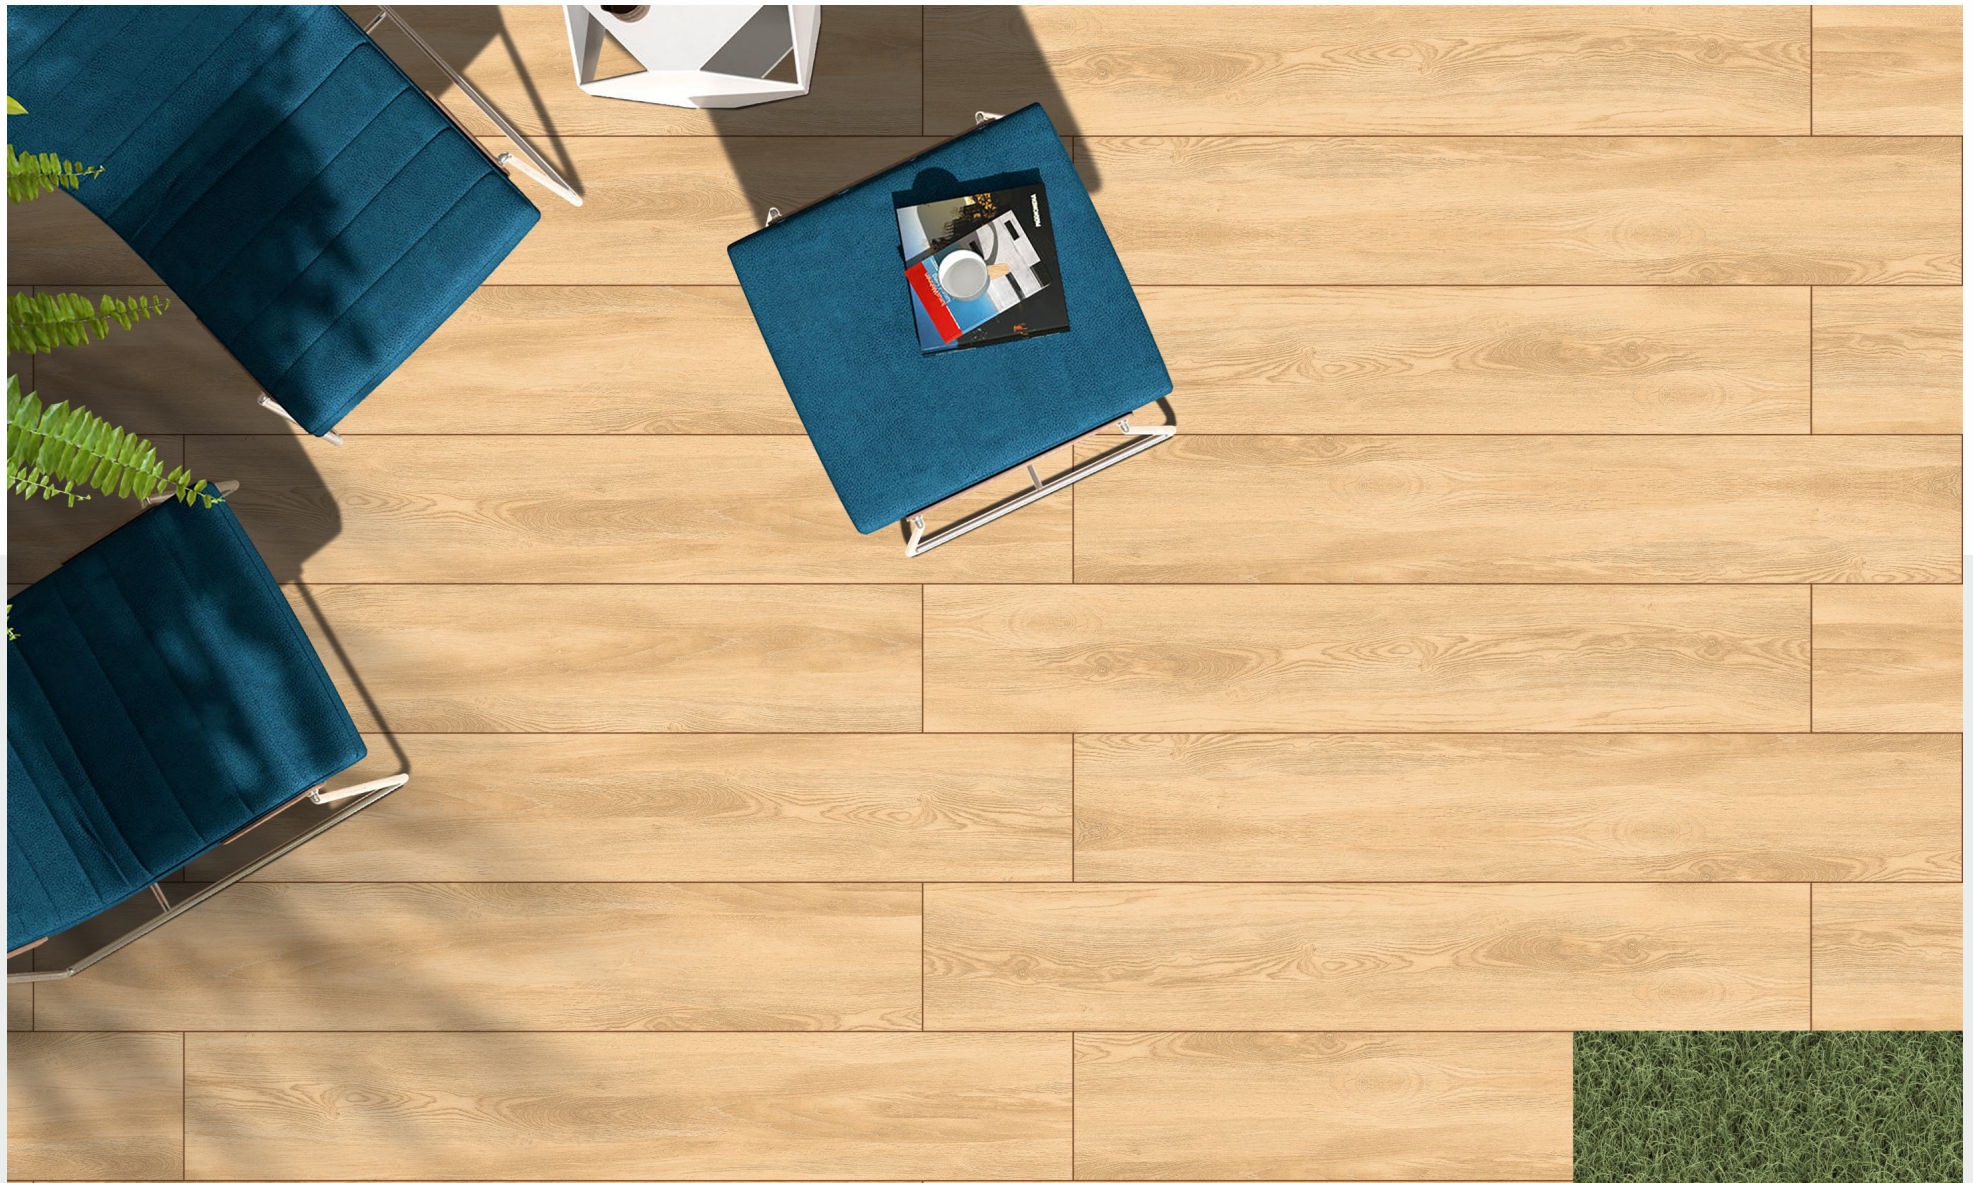

wooden
COLLECTION

MONTANA HONEY