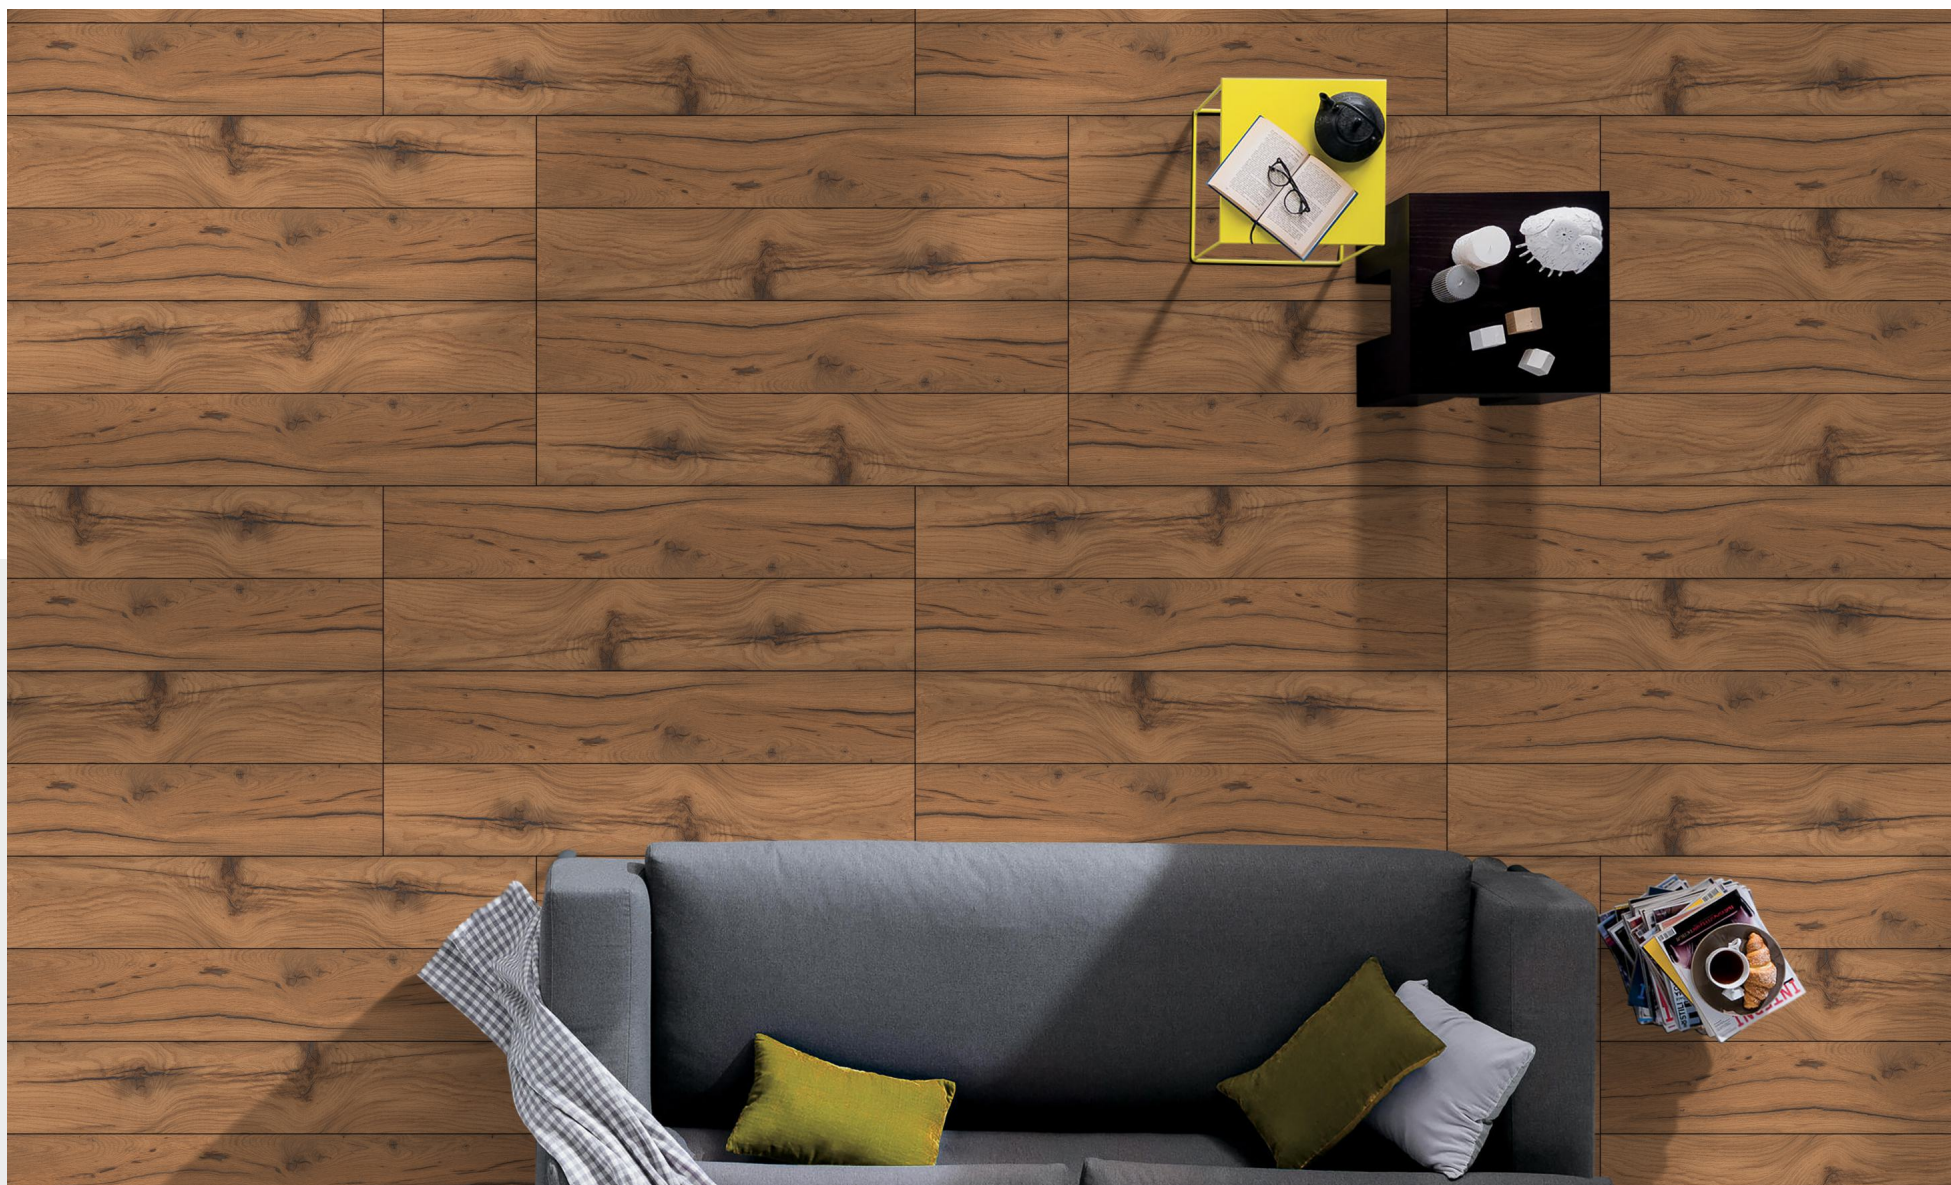

wooden⁺
COLLECTION

KARVEL COOPER