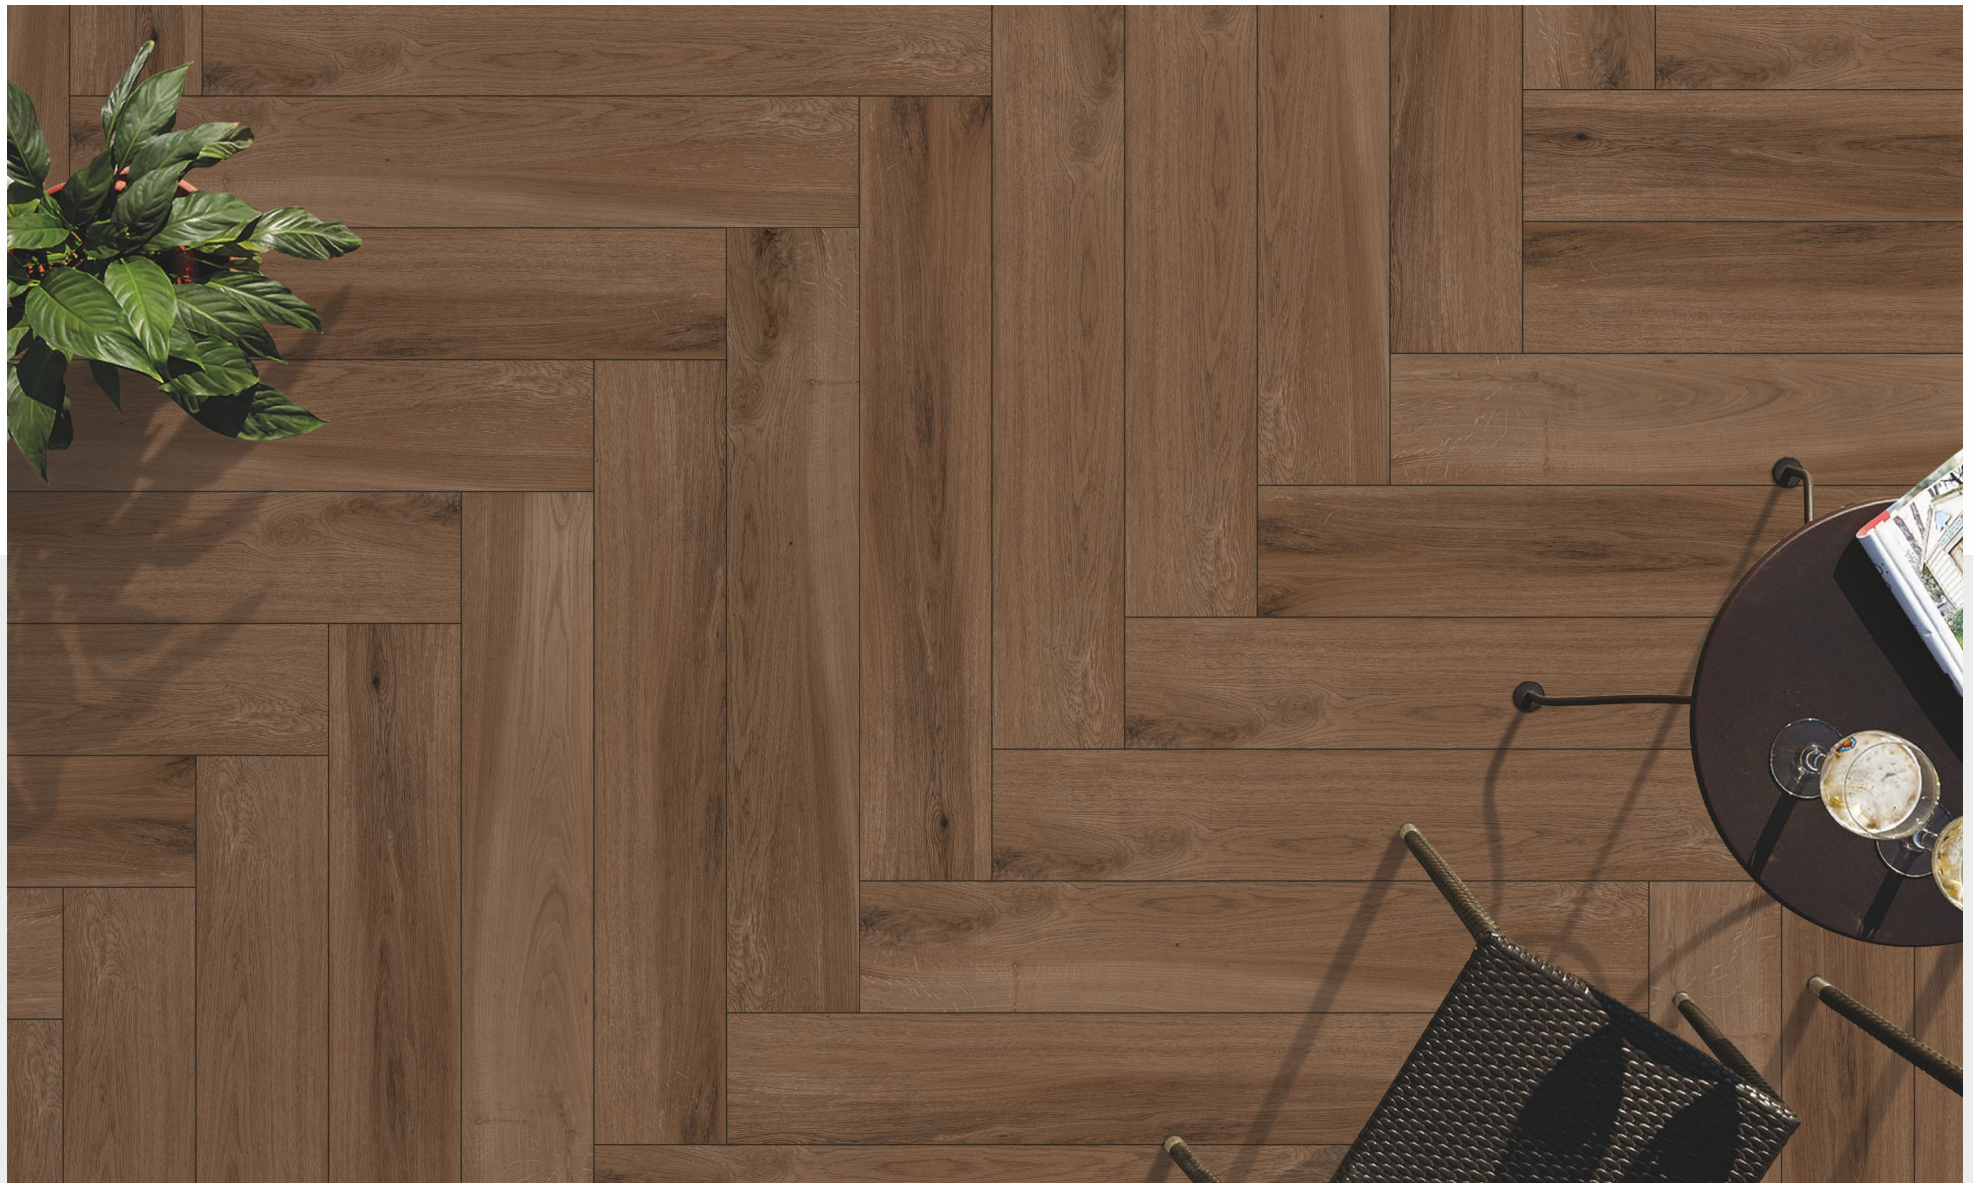

wooden
COLLECTION

ARON TEAK