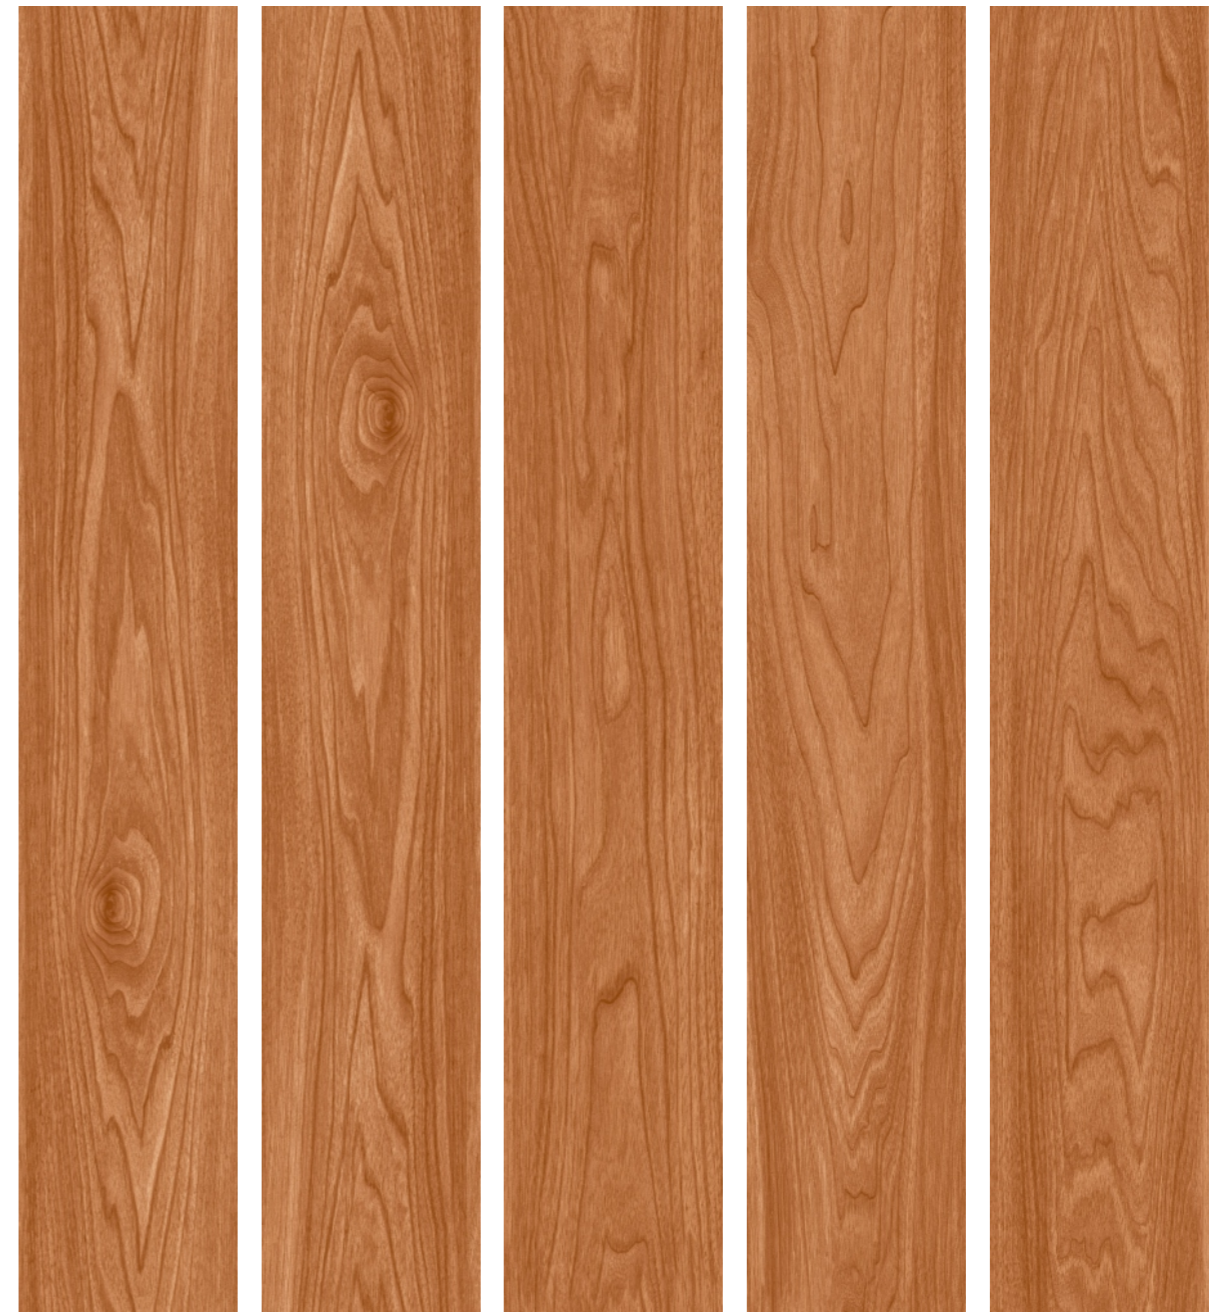

ALPINE BROWN

DIGITAL GLAZED
VITRIFIED TILES

200X1200 MM

WOODEN STRIP

THEIR REPRESENT
LOOKS MAKE LIFE
AND NATURAL
HARMONIZE IT

THICKNESS
9 MM

---

5 Random