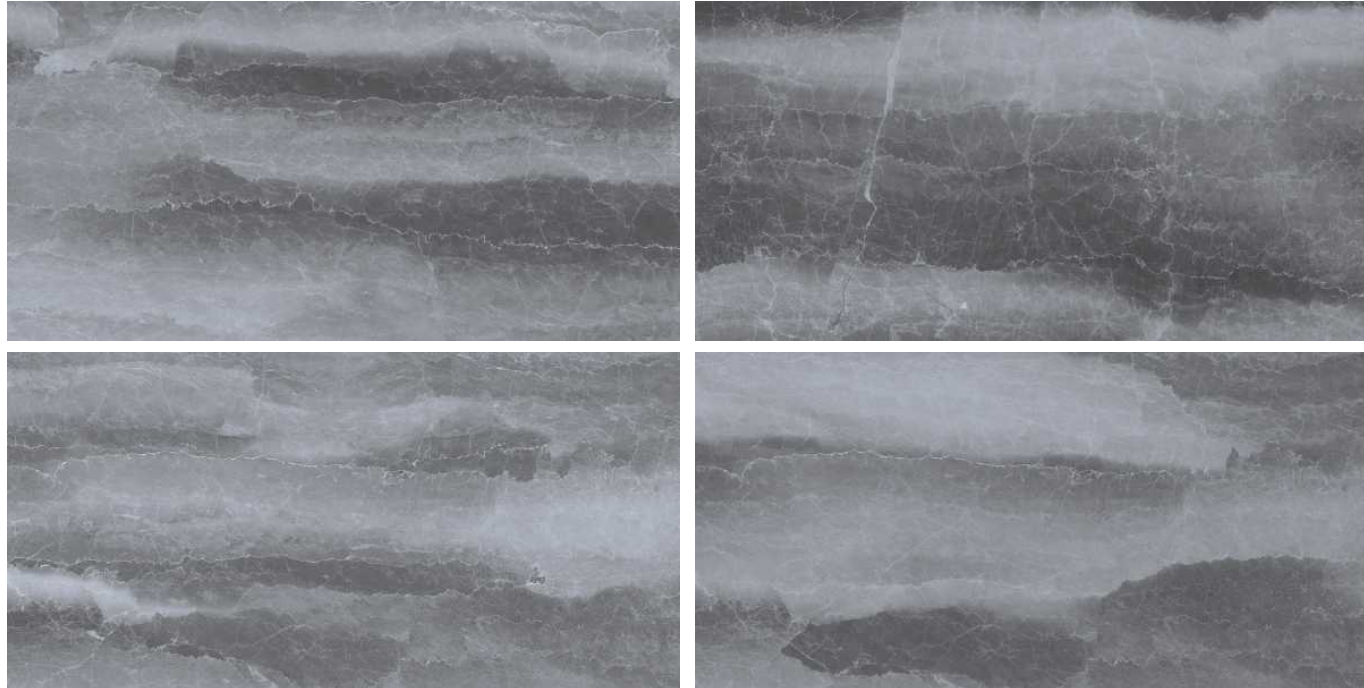

Glossy

shine your brightest

Fiona Grey