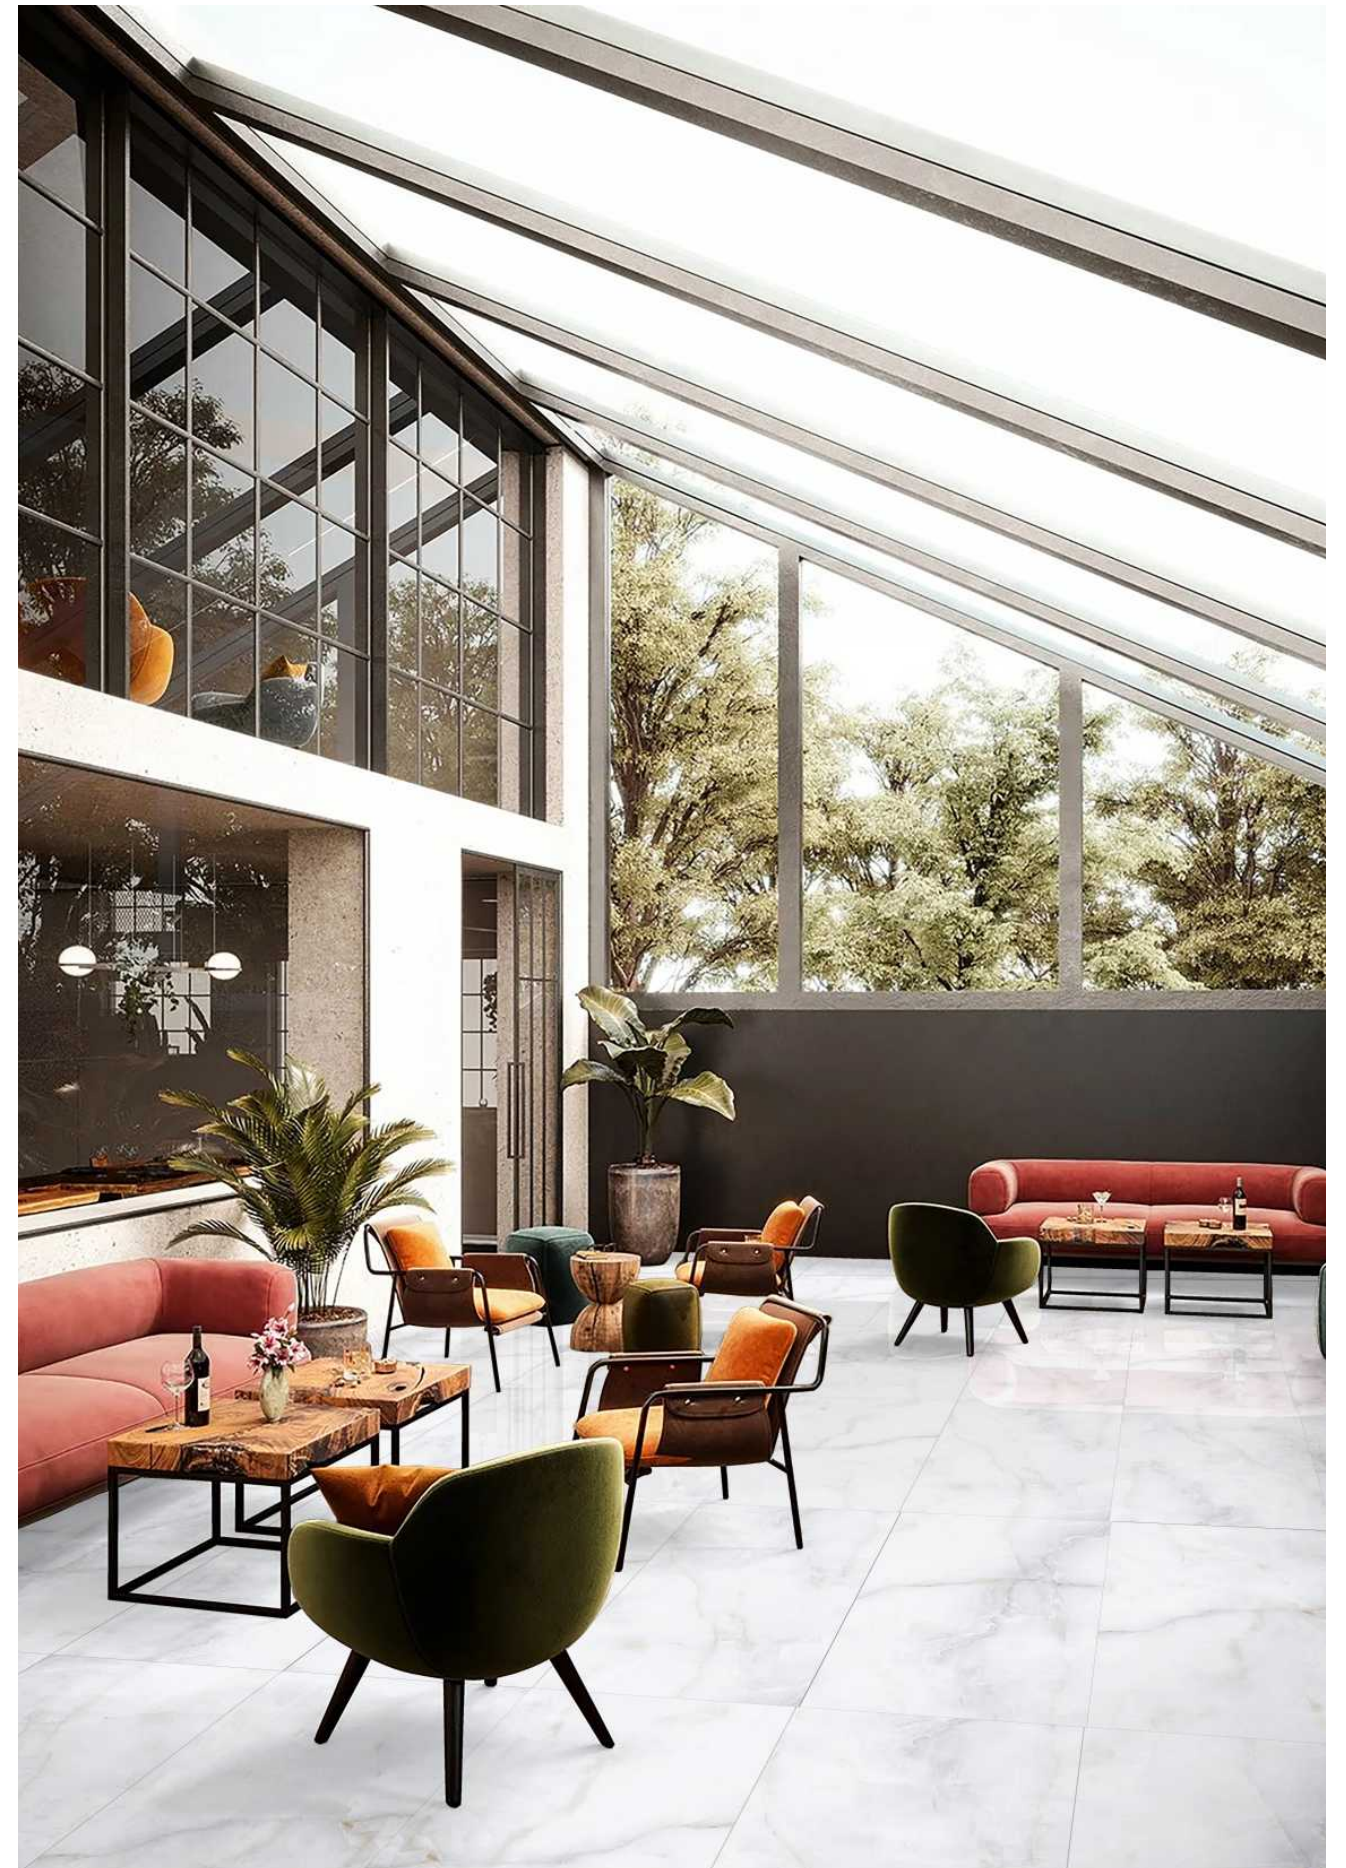

Glossy

shine your brightest

Louis ice