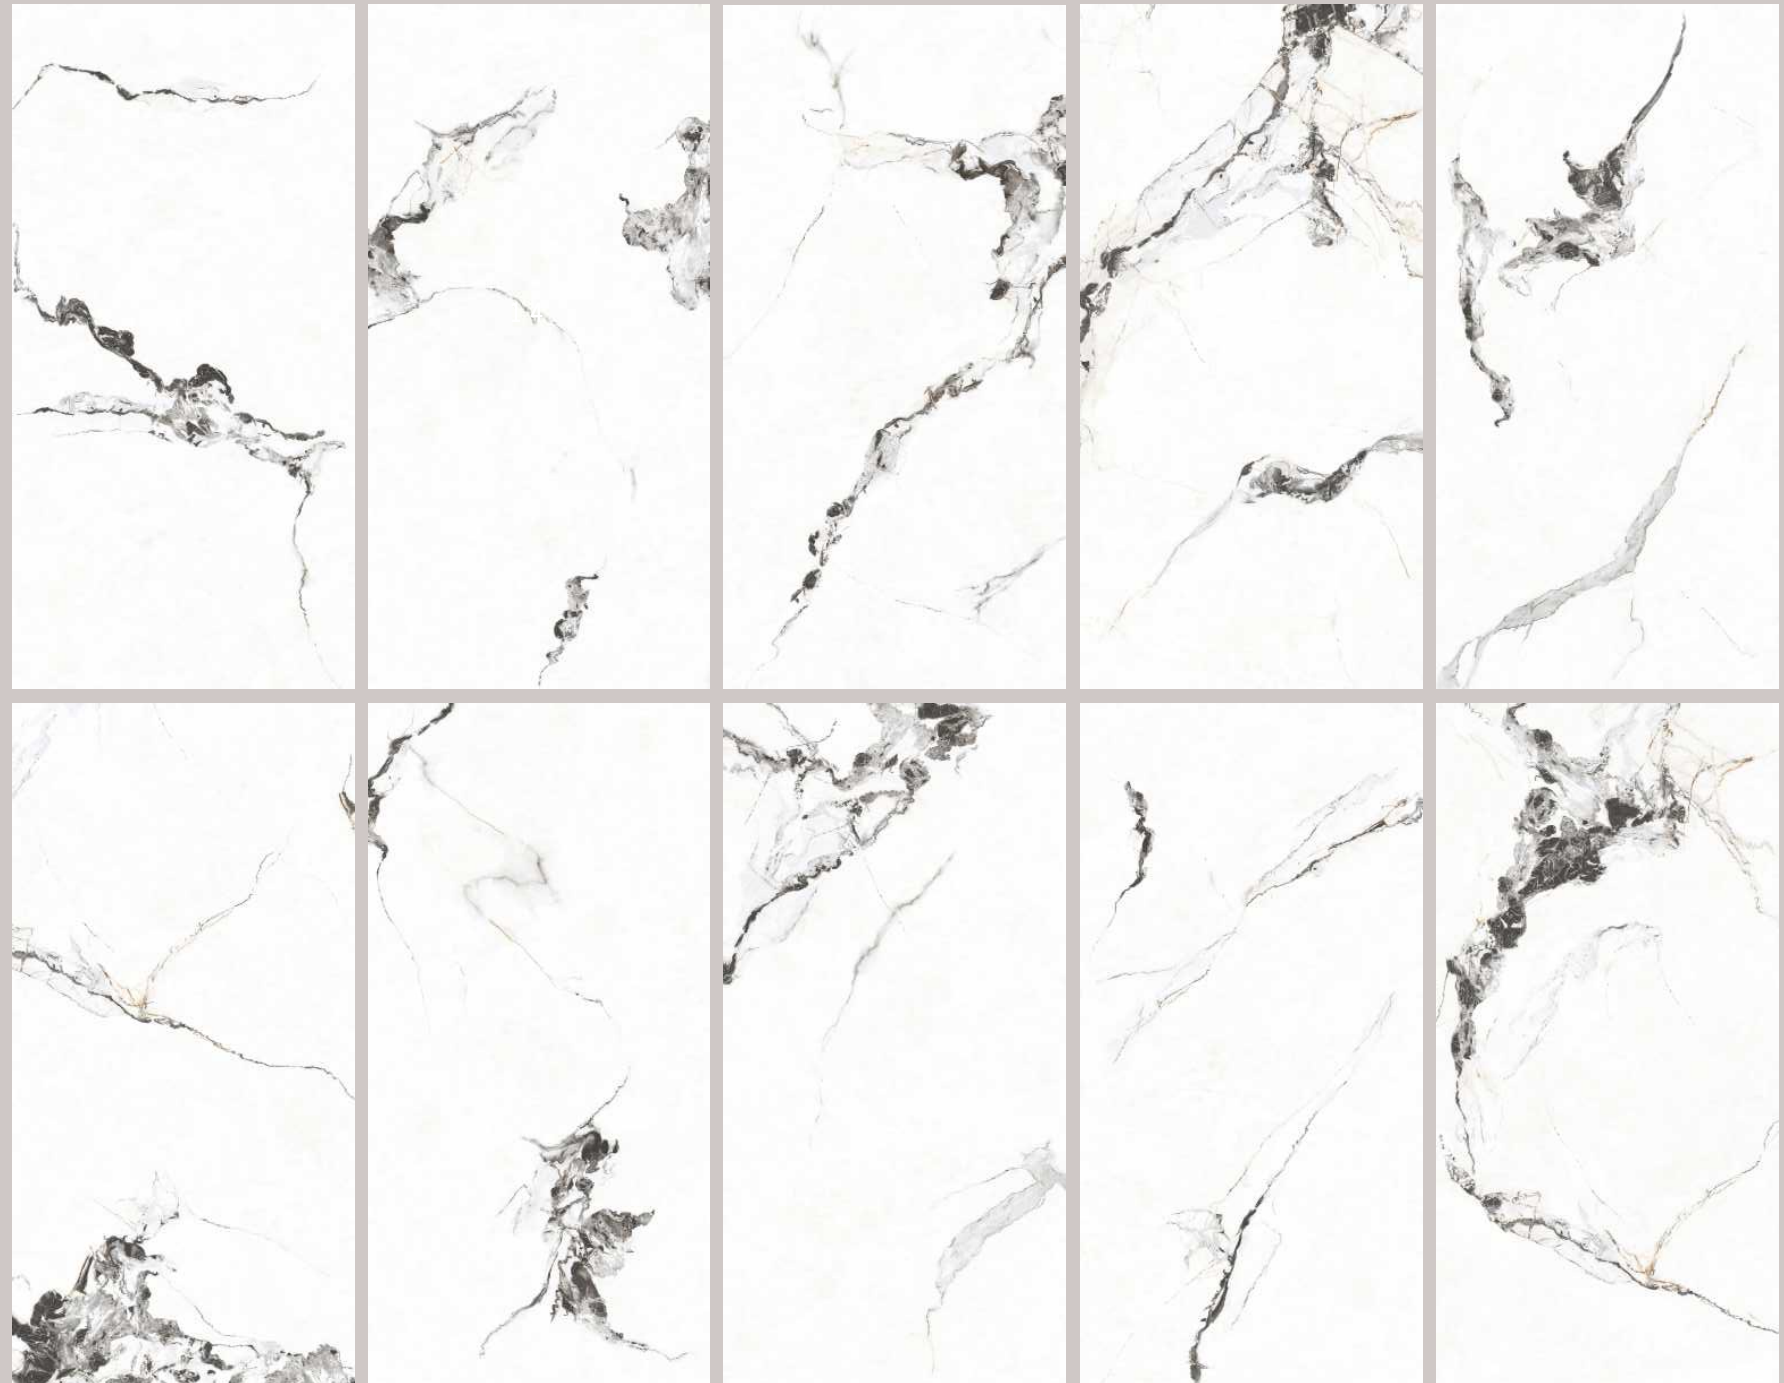

Glossy

shine your brightest

600x1200mm
GLAZED VITRIFIED TILES

Laxer White

AMAZING
EXPERIENCE

9 mm