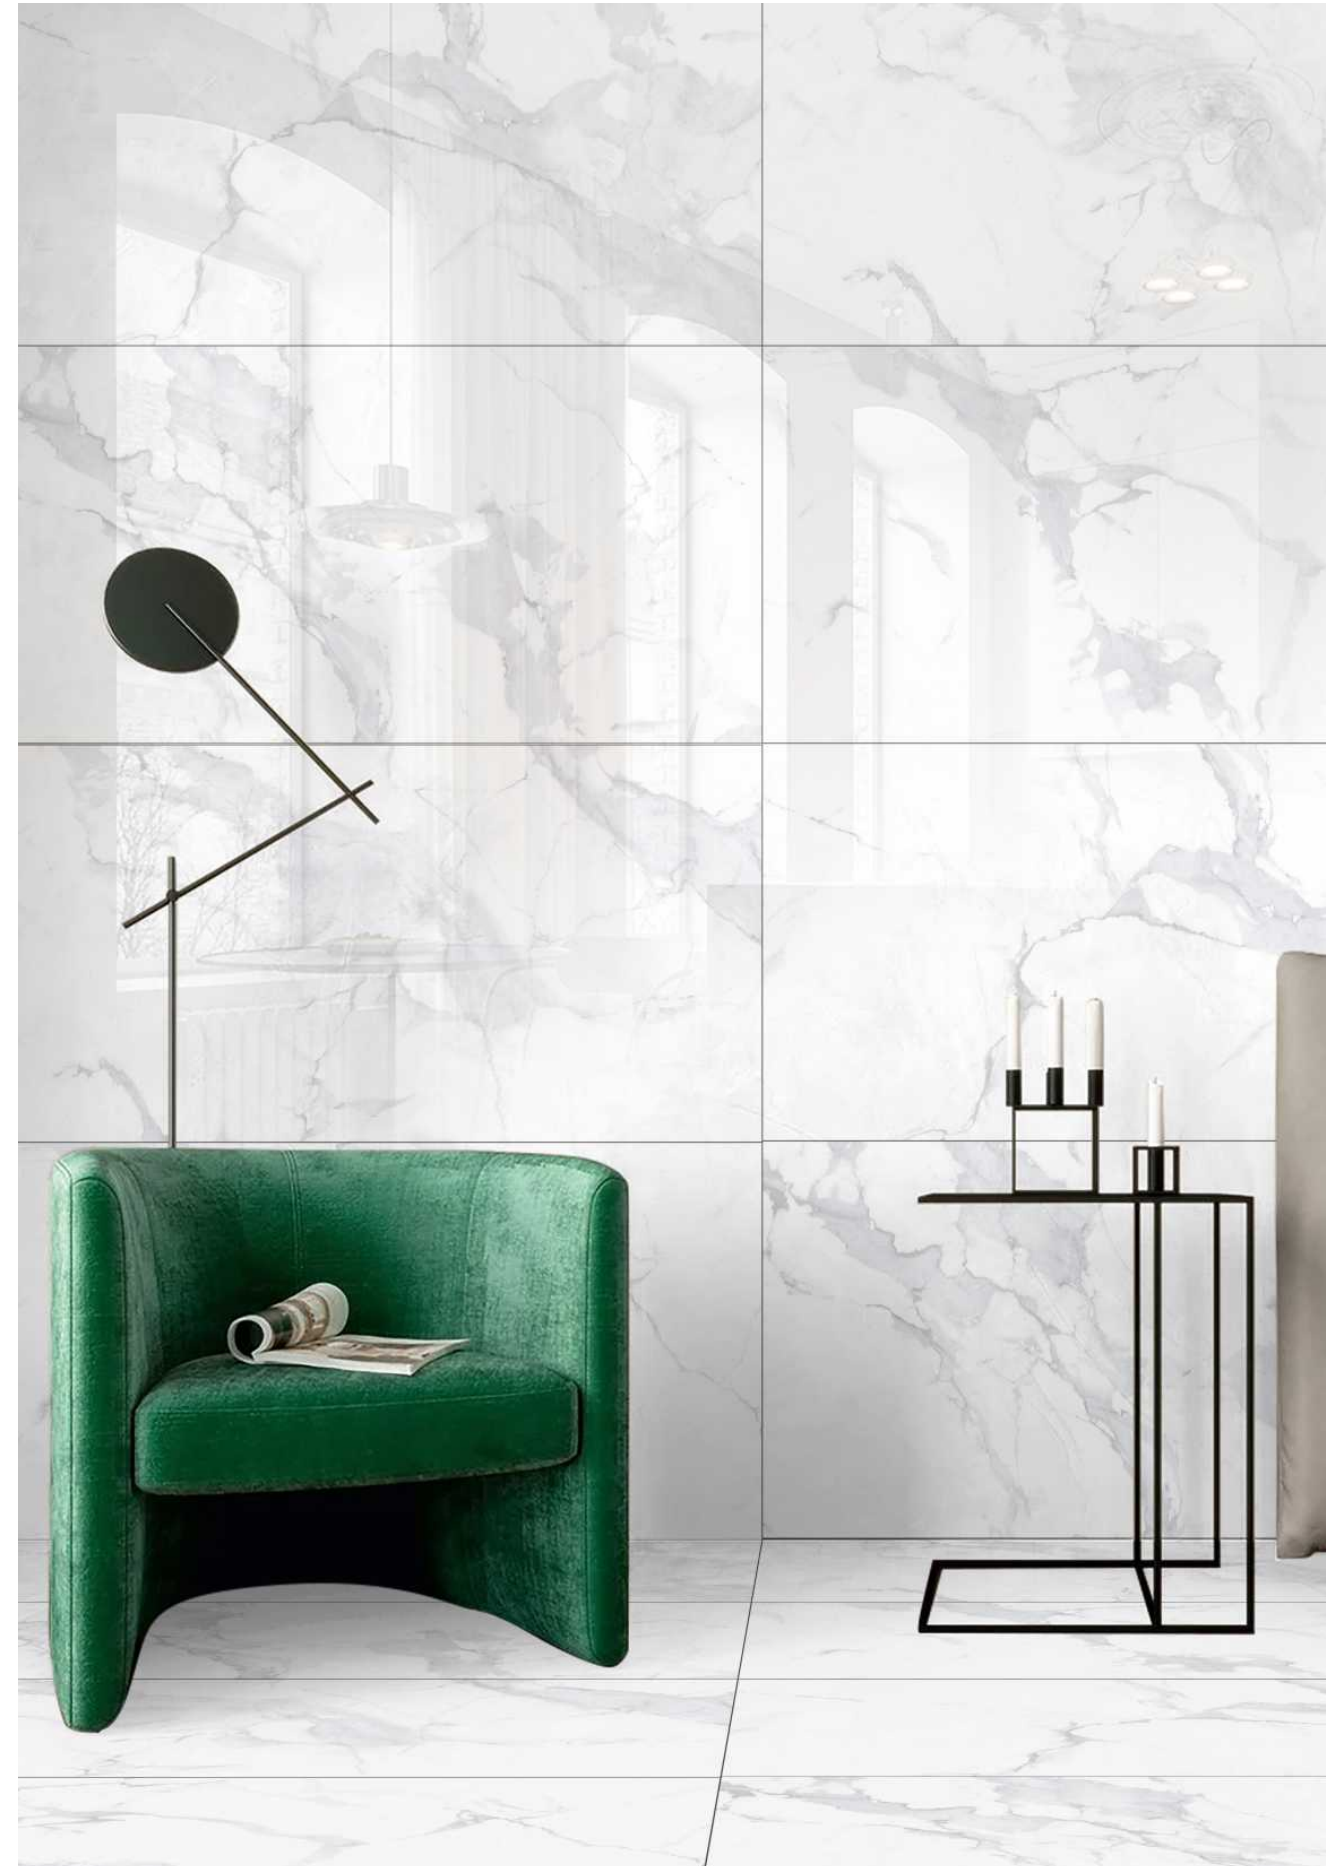

Kolar slate

Glossy

shine your brightest