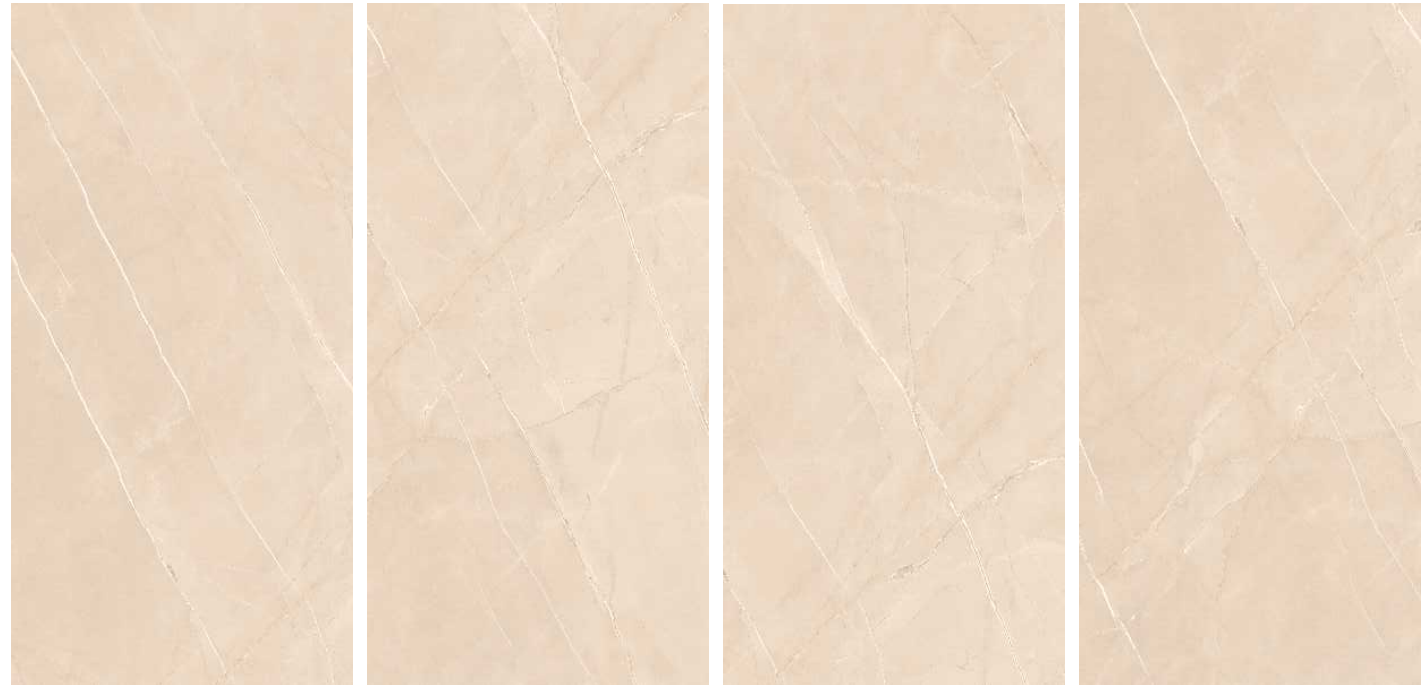

Imperial Pearl

600x1200mm
GLAZED VITRIFIED TILES

Imperial Brown