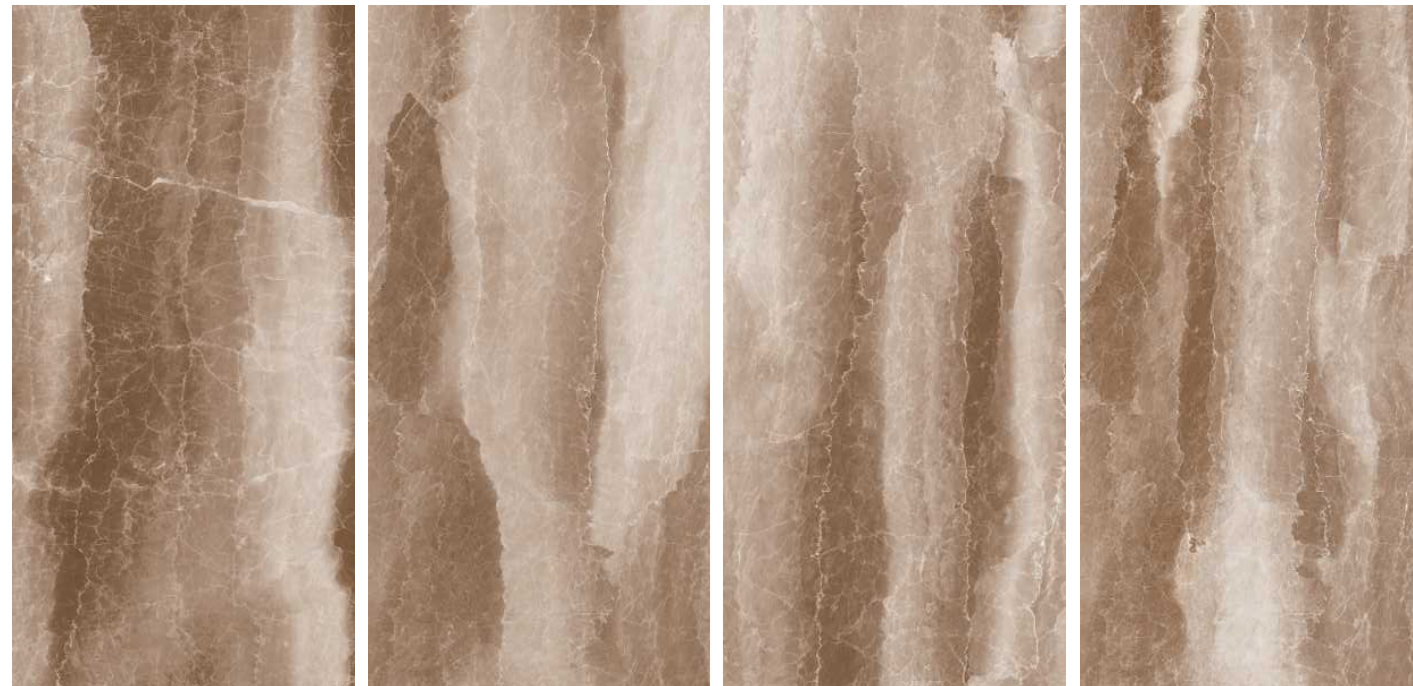

Fiona Crema

600x1200mm
GLAZED VITRIFIED TILES

Fiona Brown

AMAZING
EXPERIENCE