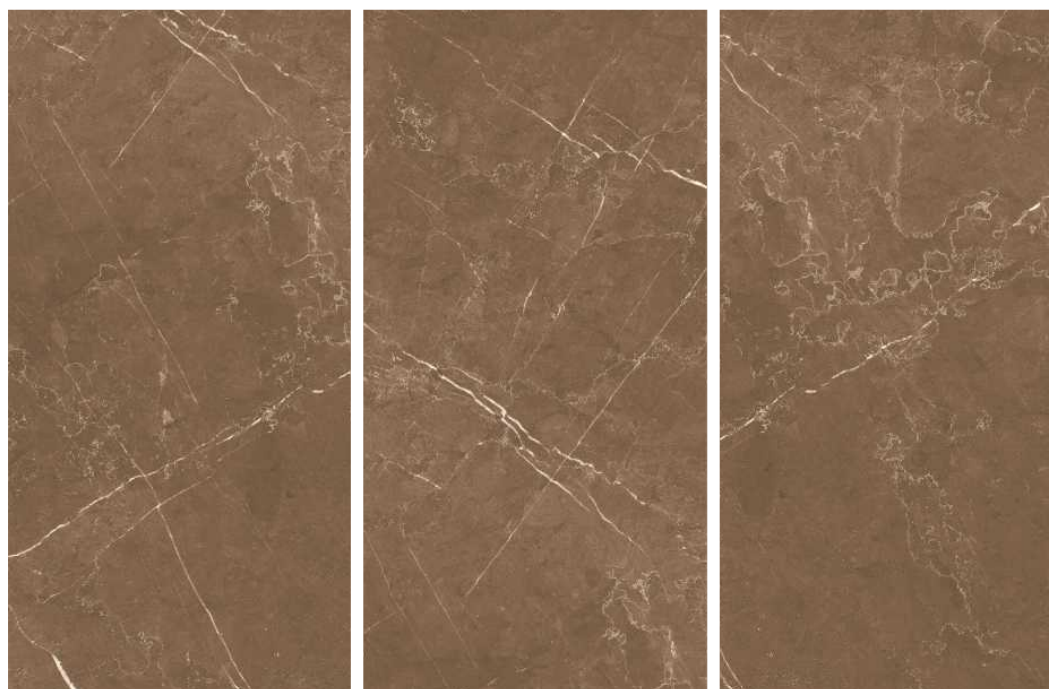

# Glossy

shine your brightest

Alpen Grey

Armani claro coffee  
Armani claro ivory

**600x1200mm**  
GLAZED VITRIFIED TILES

AMAZING  
**EXPERIENCE**

Armani claro ivory

**600x1200mm**  
GLAZED VITRIFIED TILES