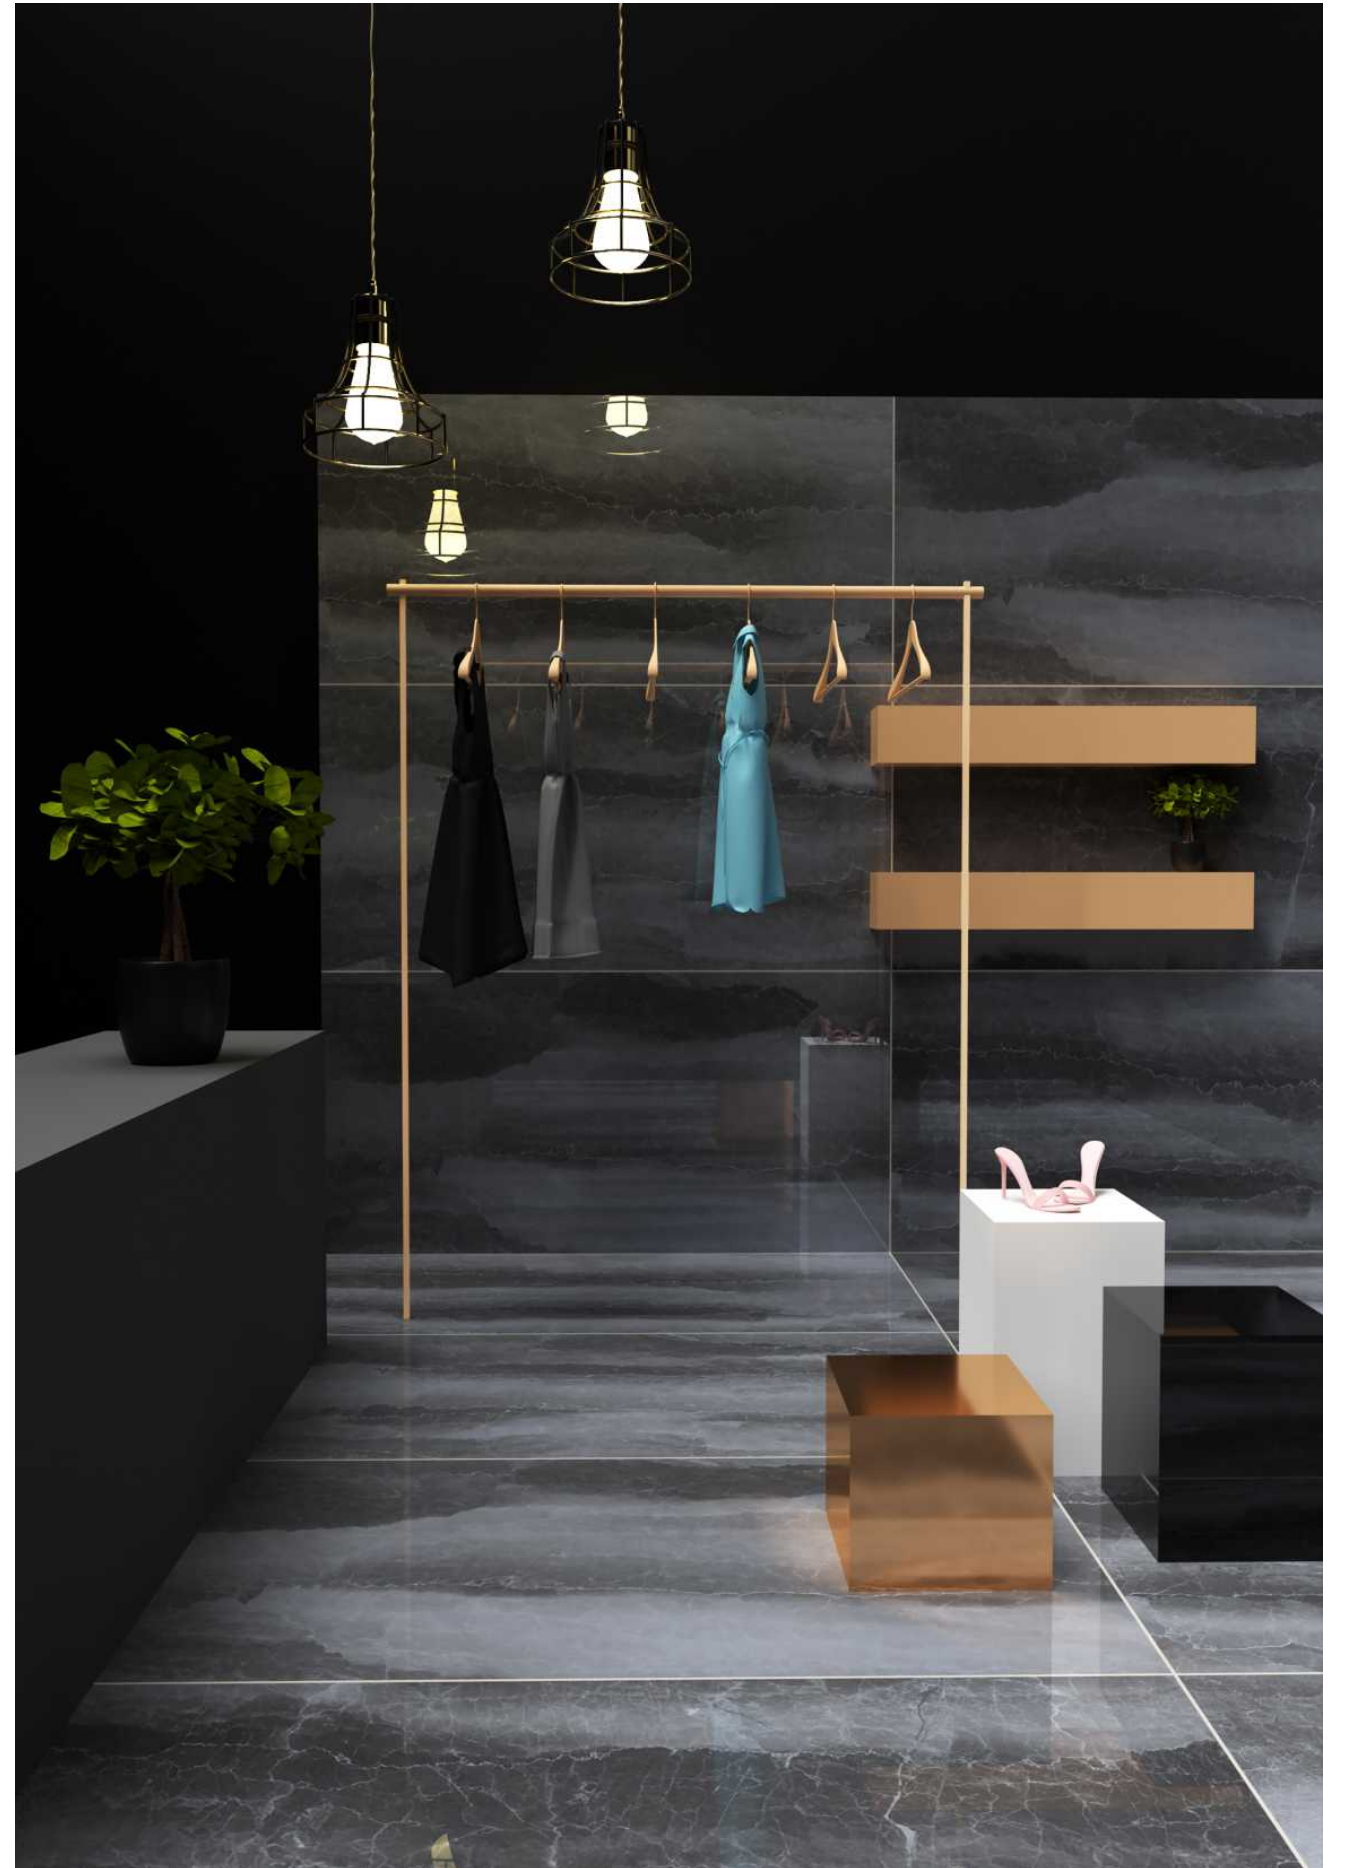

Glossy

shine your brightest

Fiona Grey