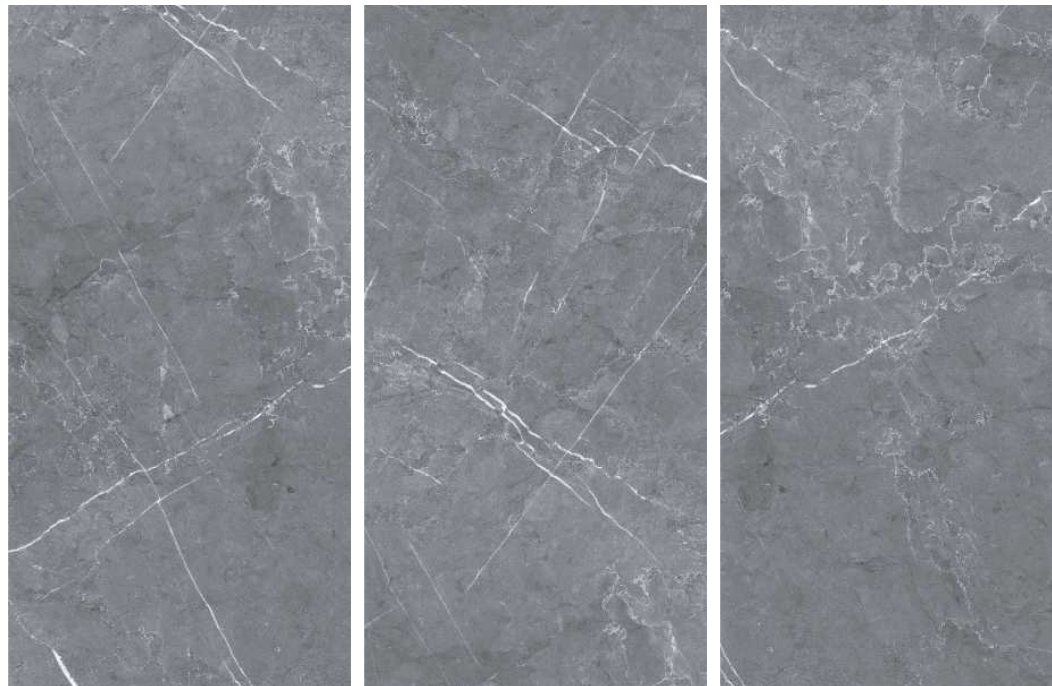

Armani claro coffee

Armani claro smoky  
Armani claro smoky light

**600x1200mm**  
GLAZED VITRIFIED TILES

AMAZING  
**EXPERIENCE**

Armani claro smoky light

**600x1200mm**  
GLAZED VITRIFIED TILES

Armani claro smoky