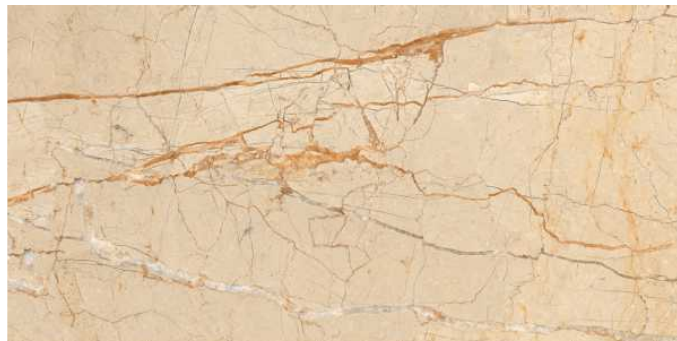

Glossy

shine your brightest

Alegre Beige