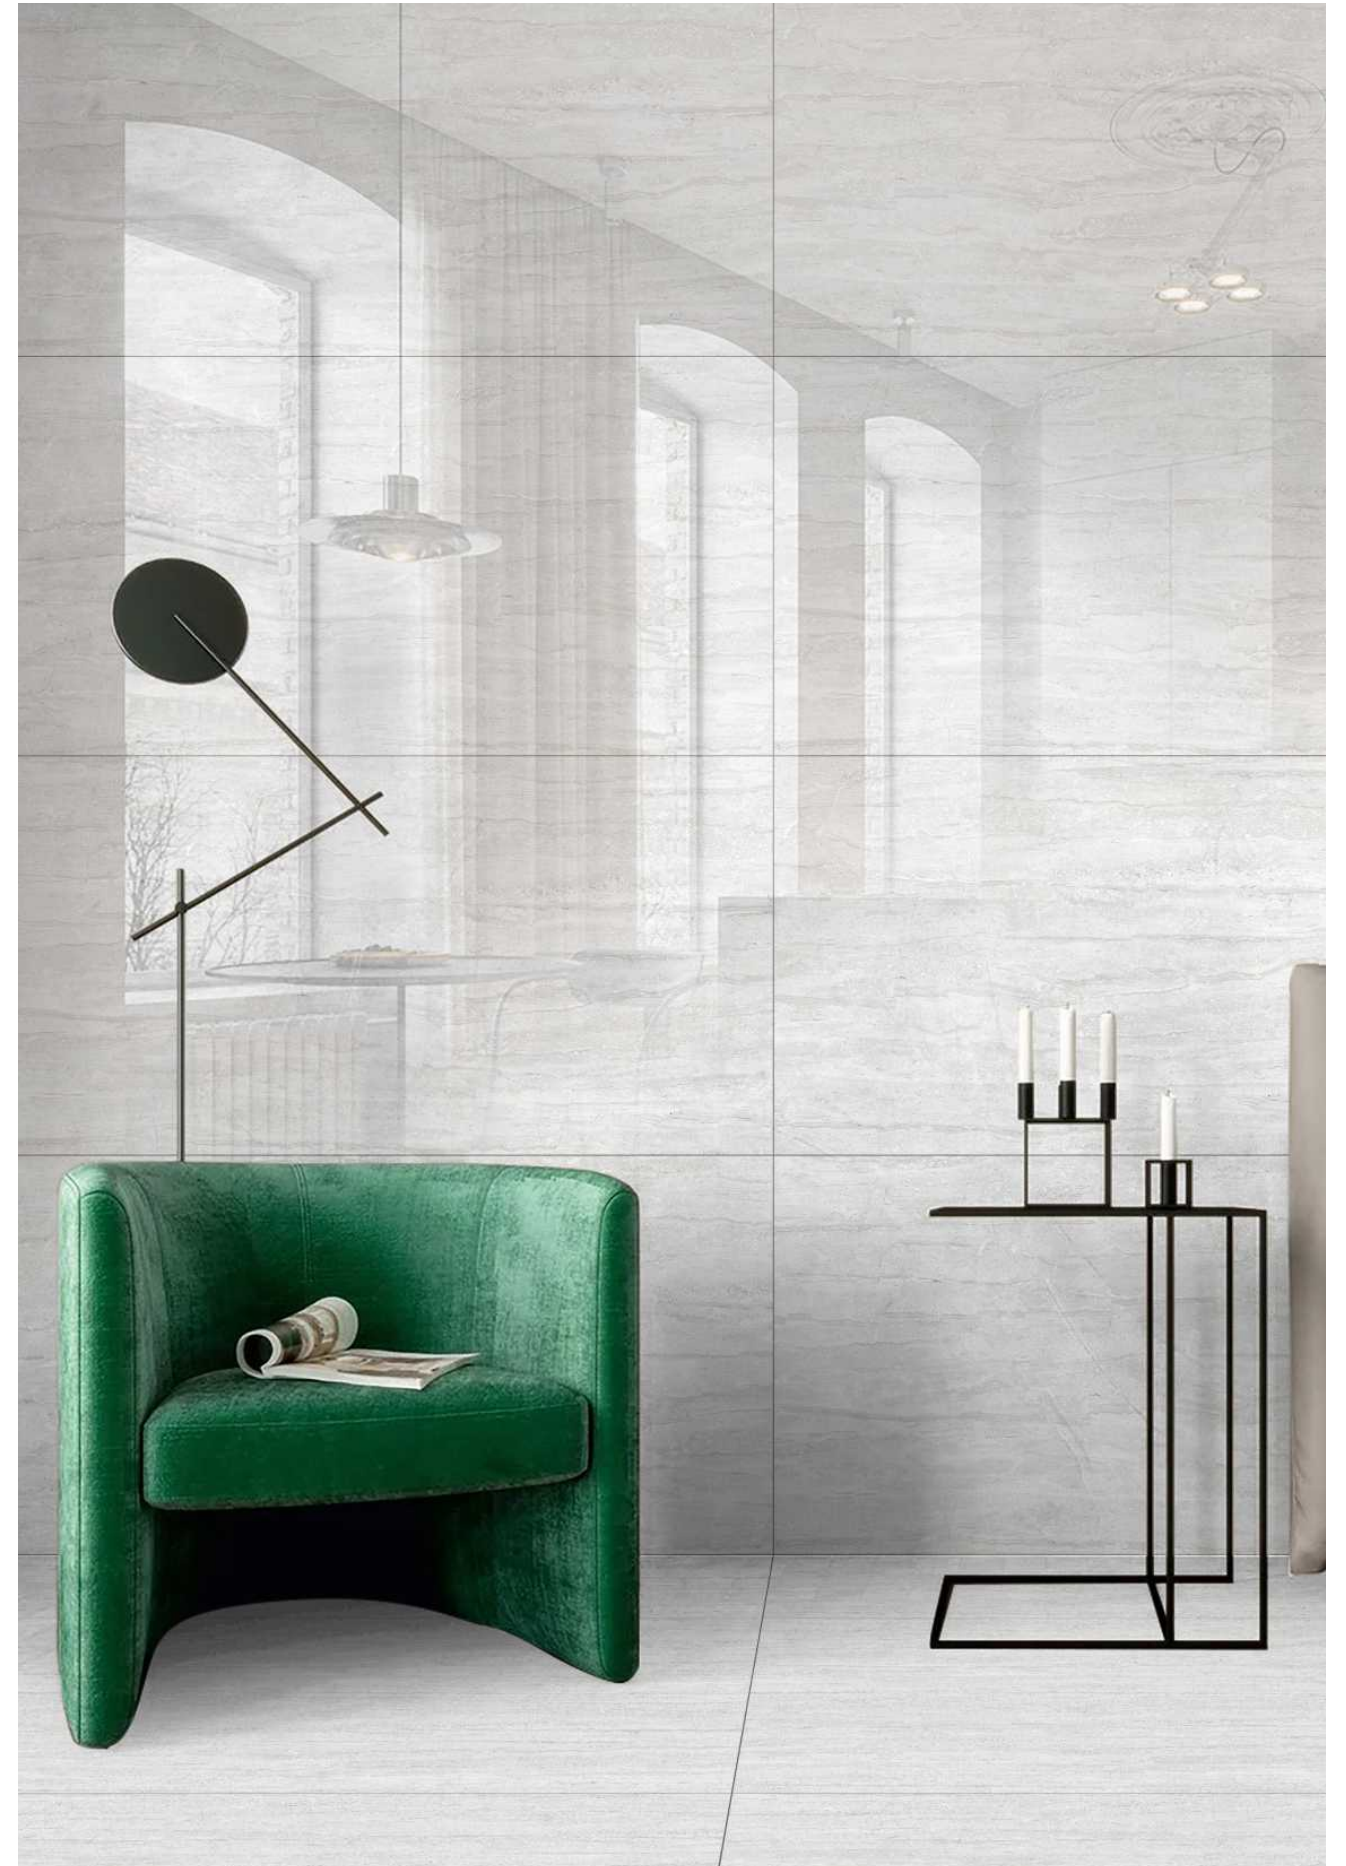

Glossy

shine your brightest

Dyna Smoky