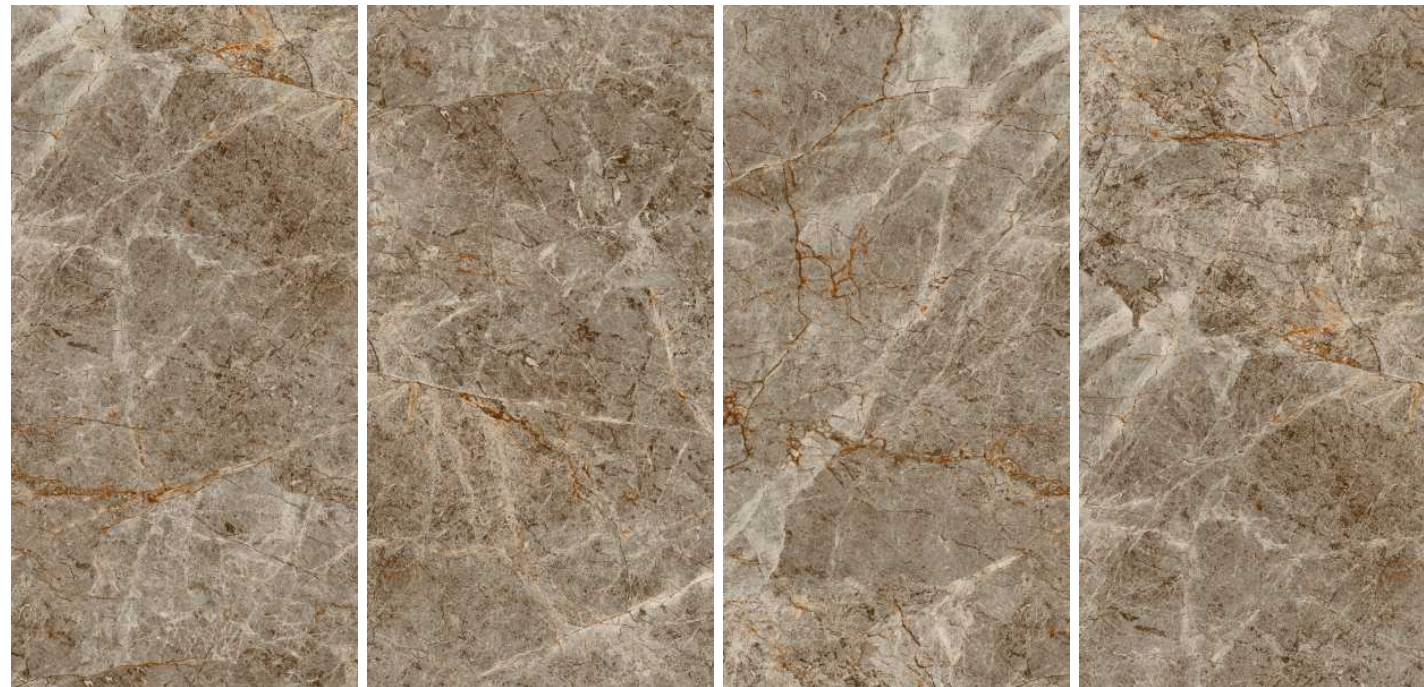

Thunder Gold

AMAZING
EXPERIENCE