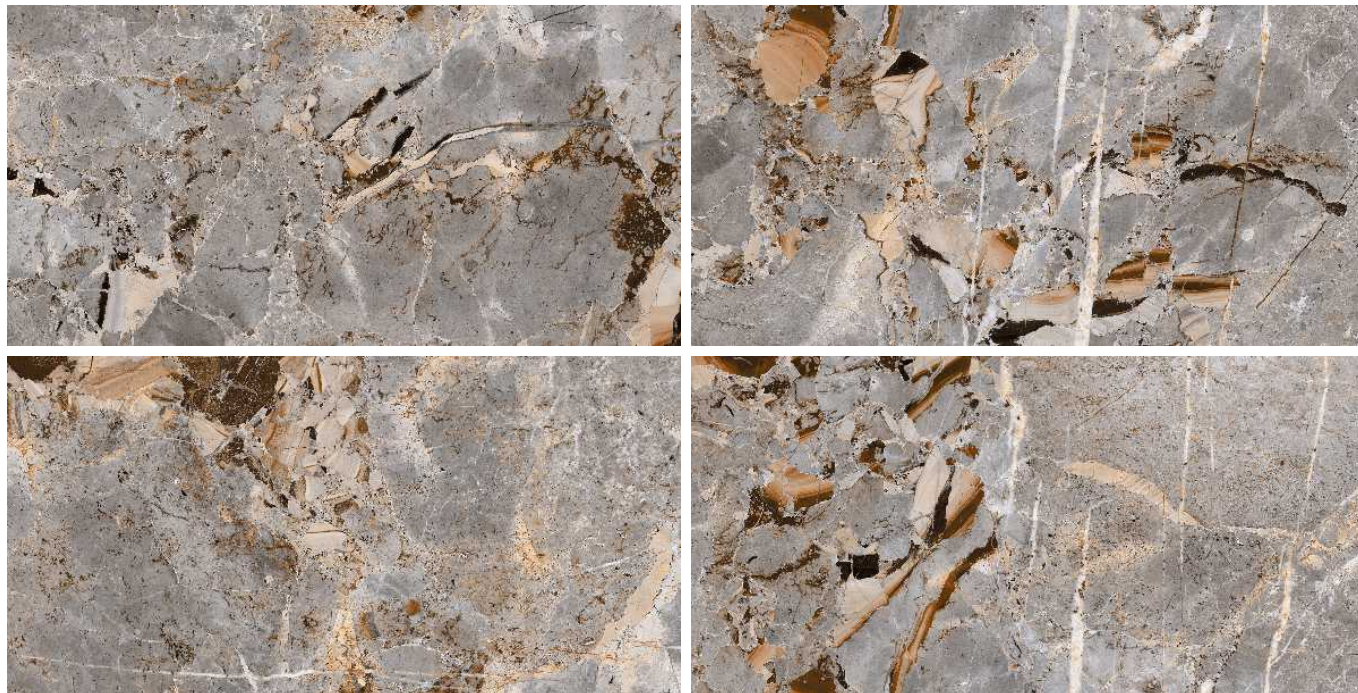

Glossy

shine your brightest

Tusko Gold