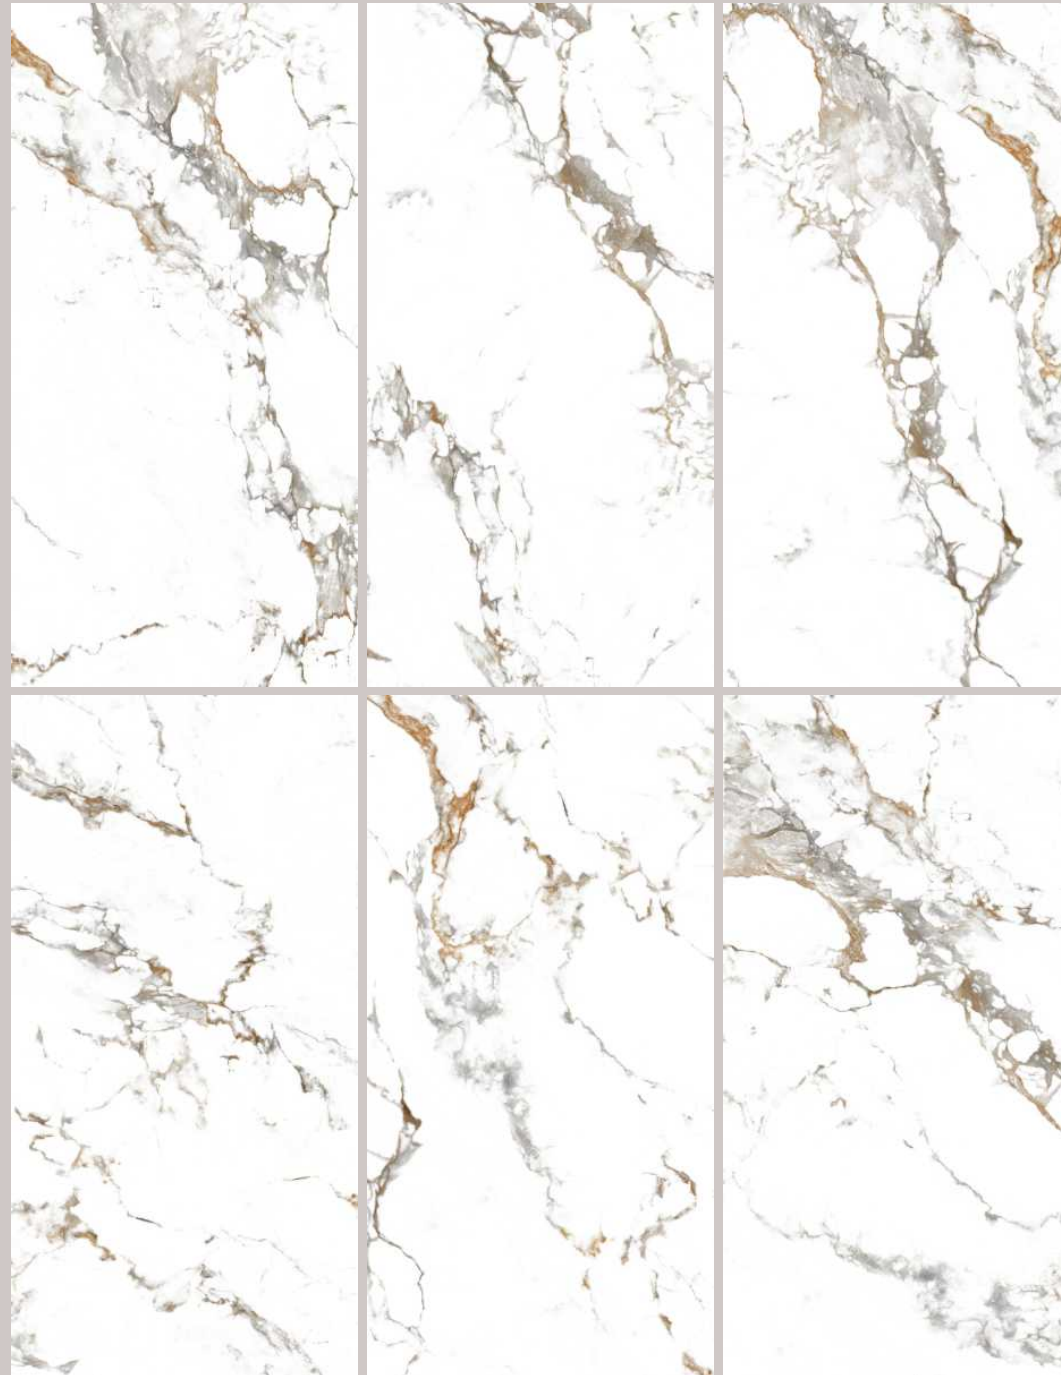

Vivanta Brown

Veneta White

AMAZING
EXPERIENCE