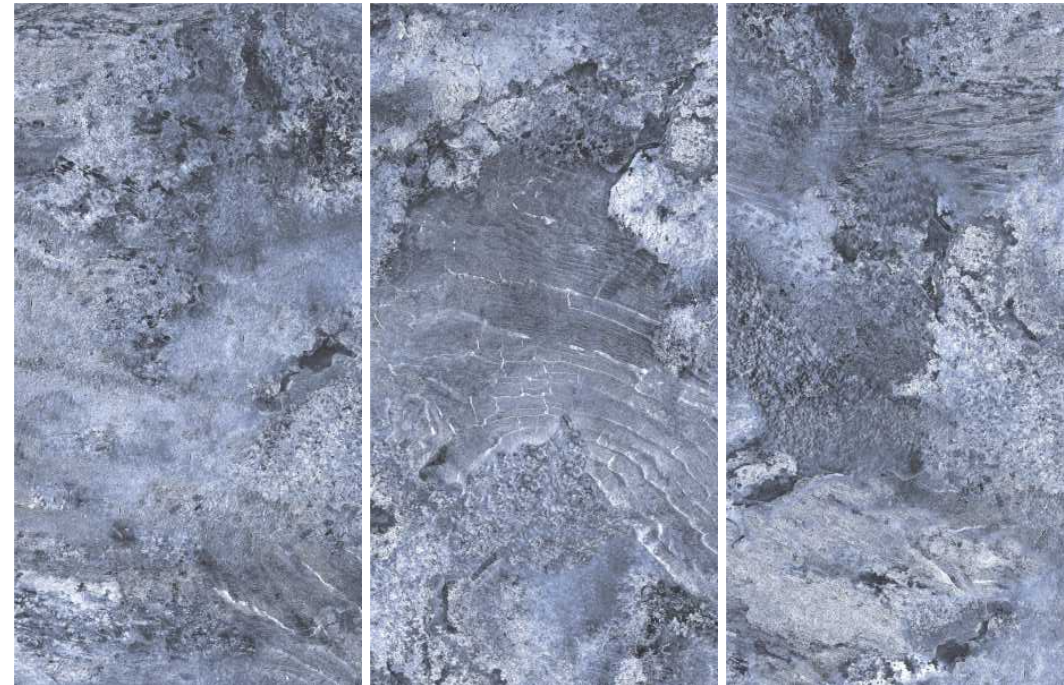

Sonvil Azul

AMAZING
EXPERIENCE