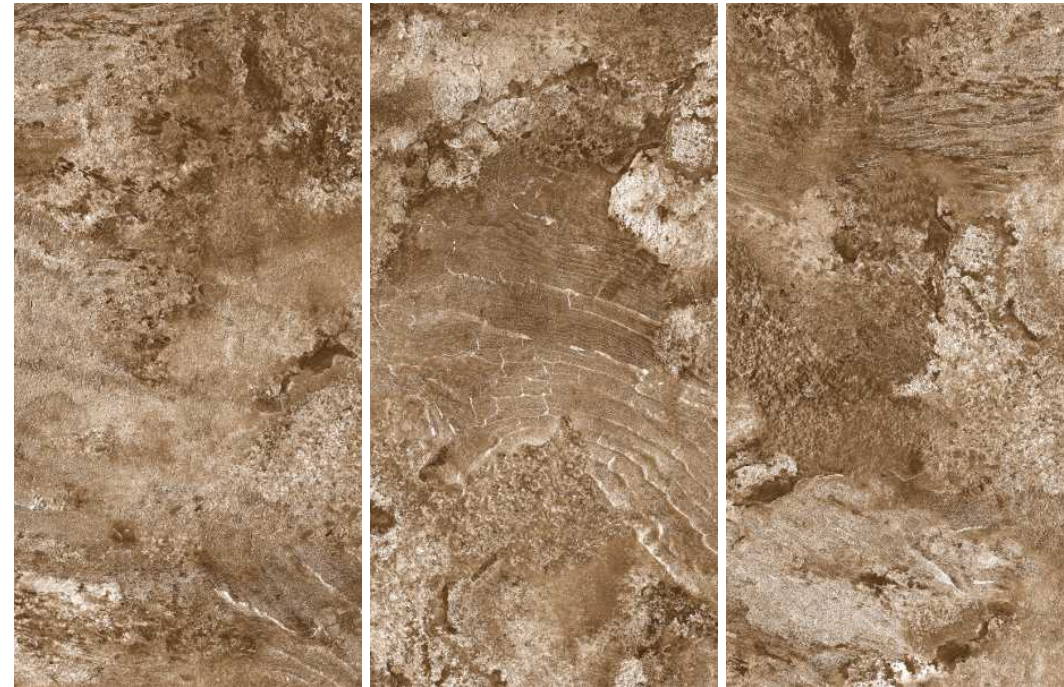

Sonvil Brown

AMAZING
EXPERIENCE