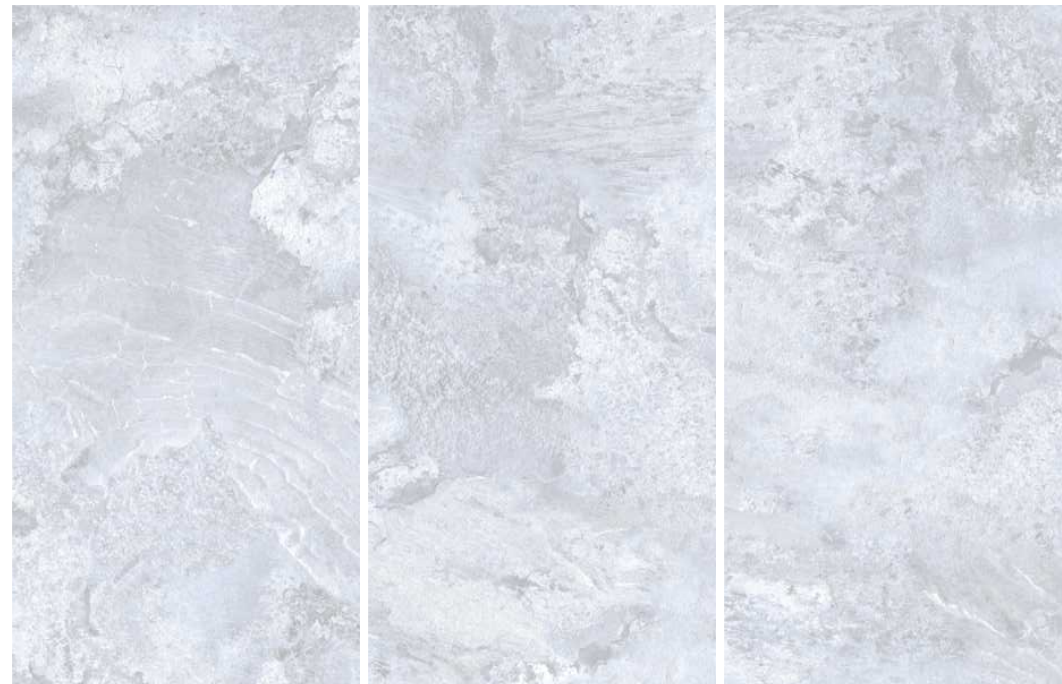

600x1200mm
GLAZED VITRIFIED TILES

Sonvil Ice