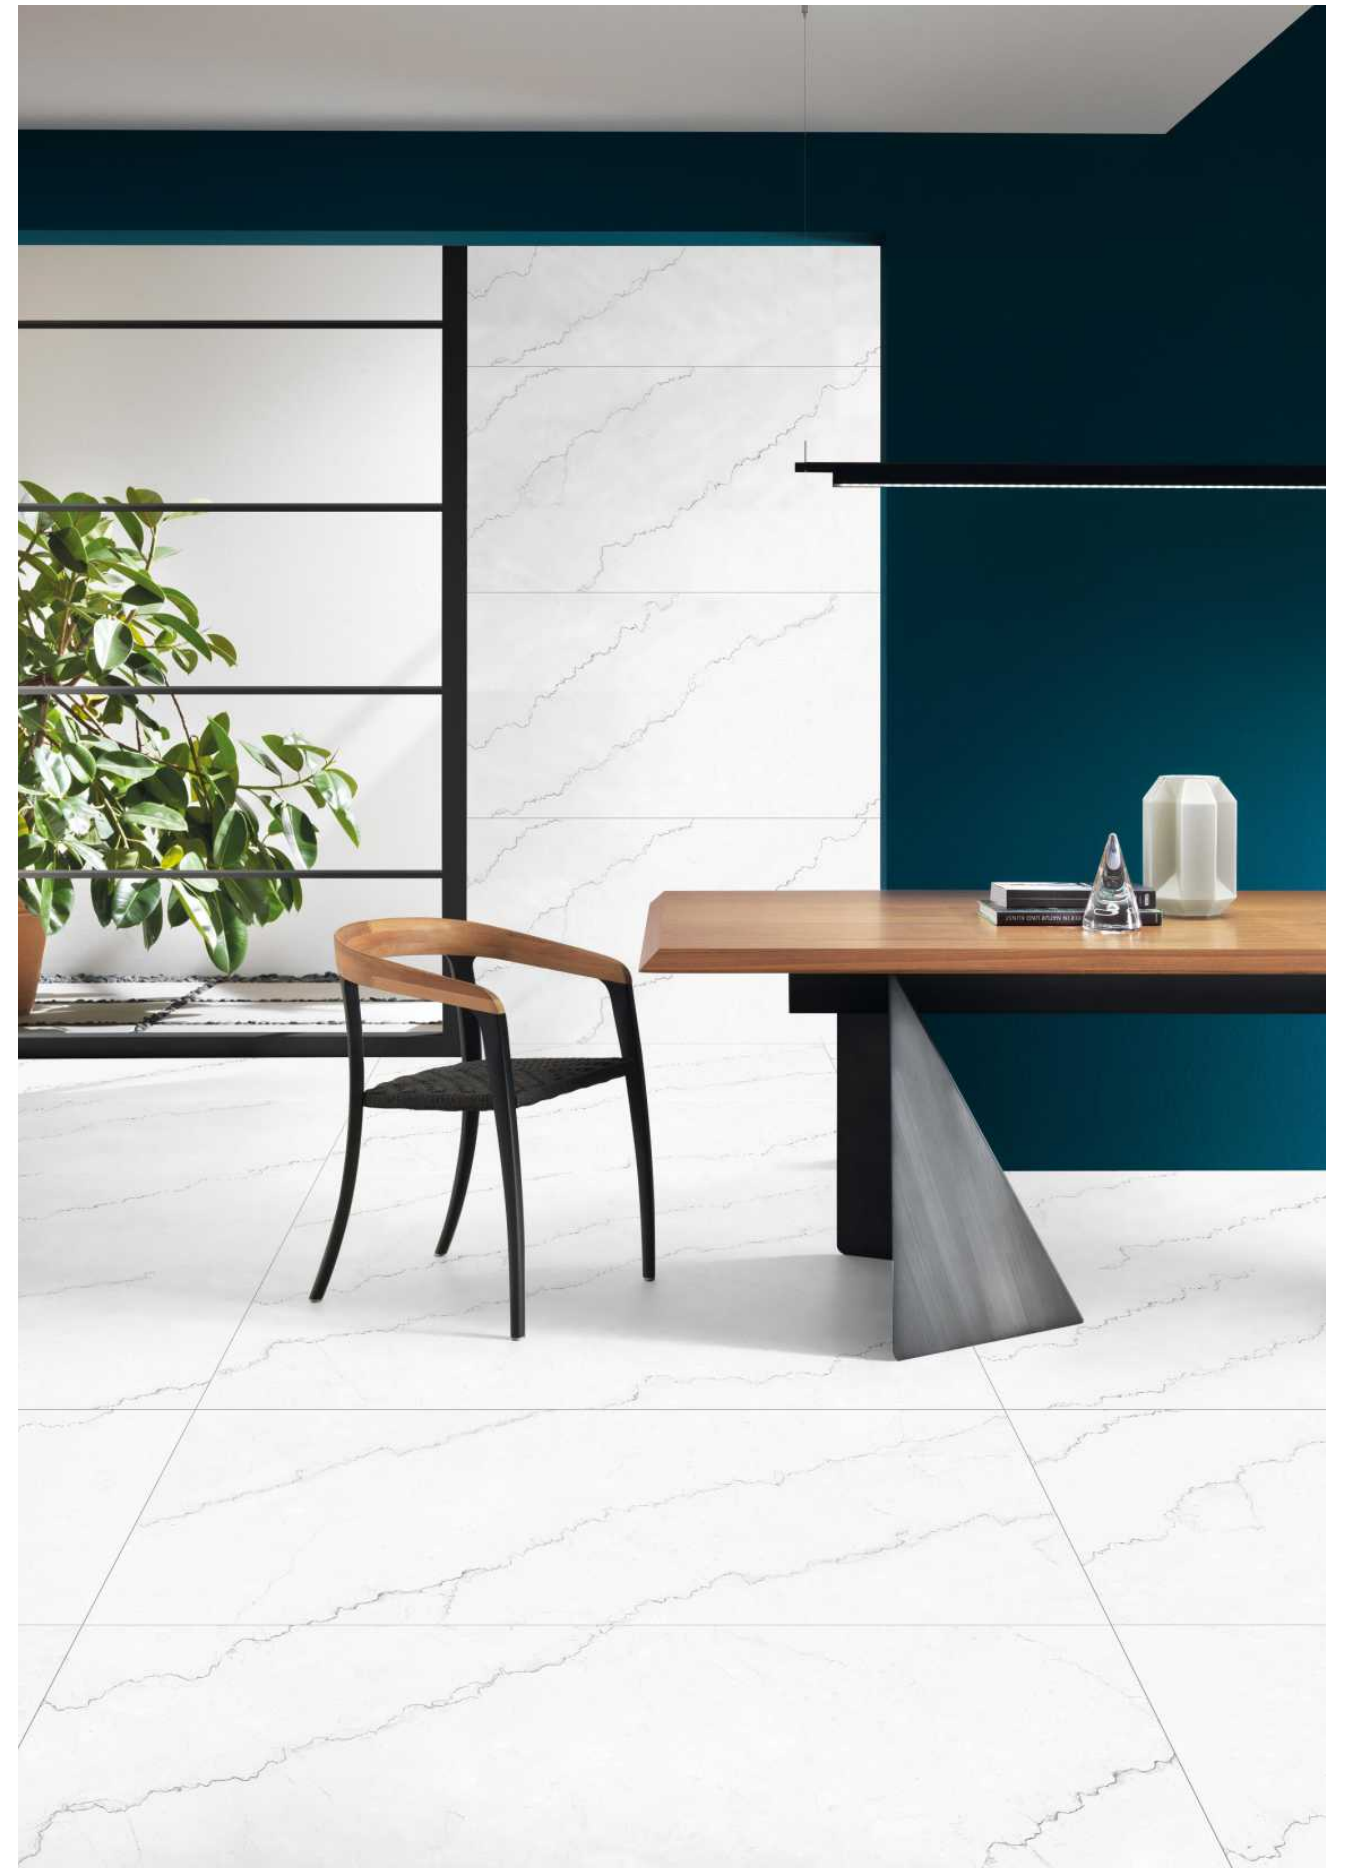

Glossy

shine your brightest

Zet Botochino Grey