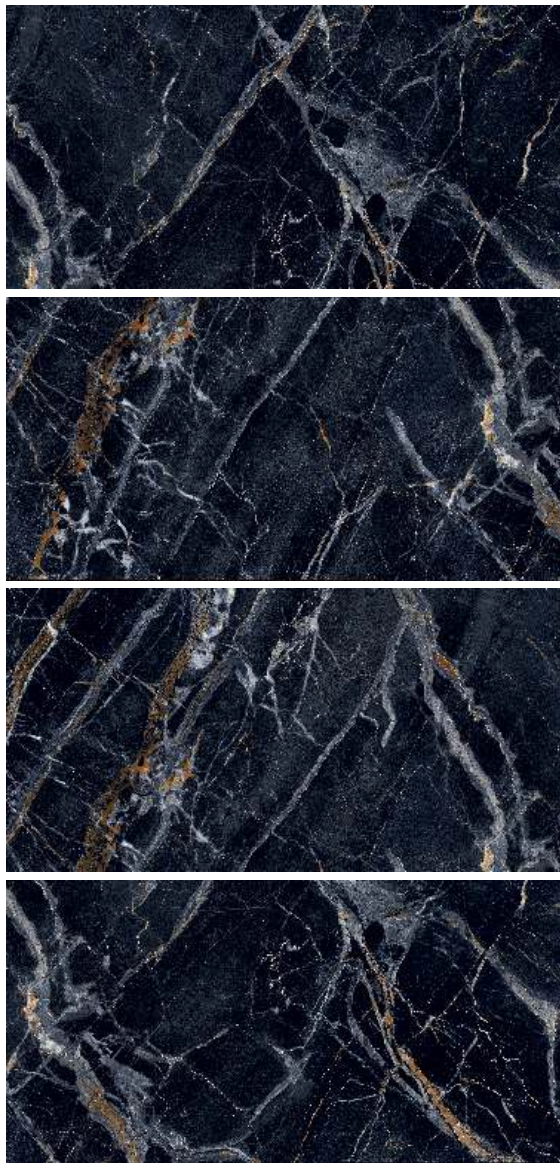

H I G H G L O S S
Reflect

60x120 CM
H I G H G L O S S