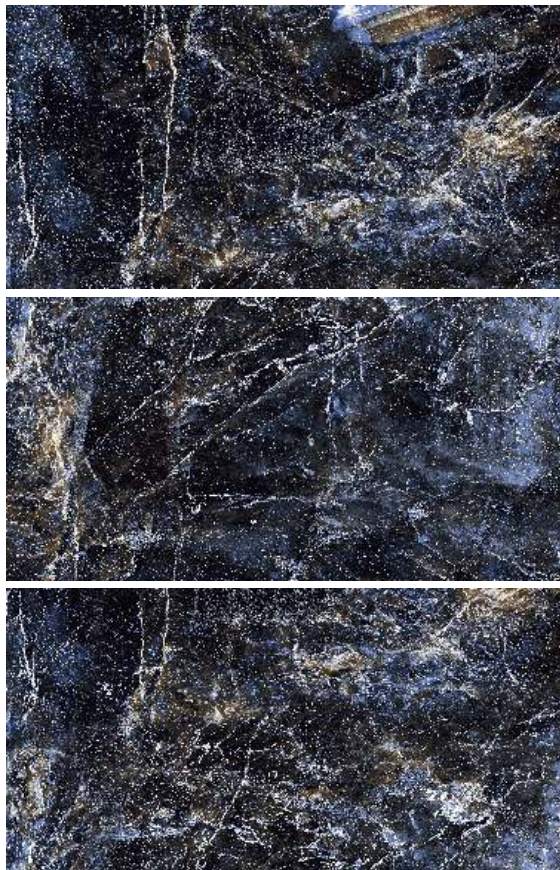

H I G H G L O S S
Reflect

60x120 CM
H I G H G L O S S