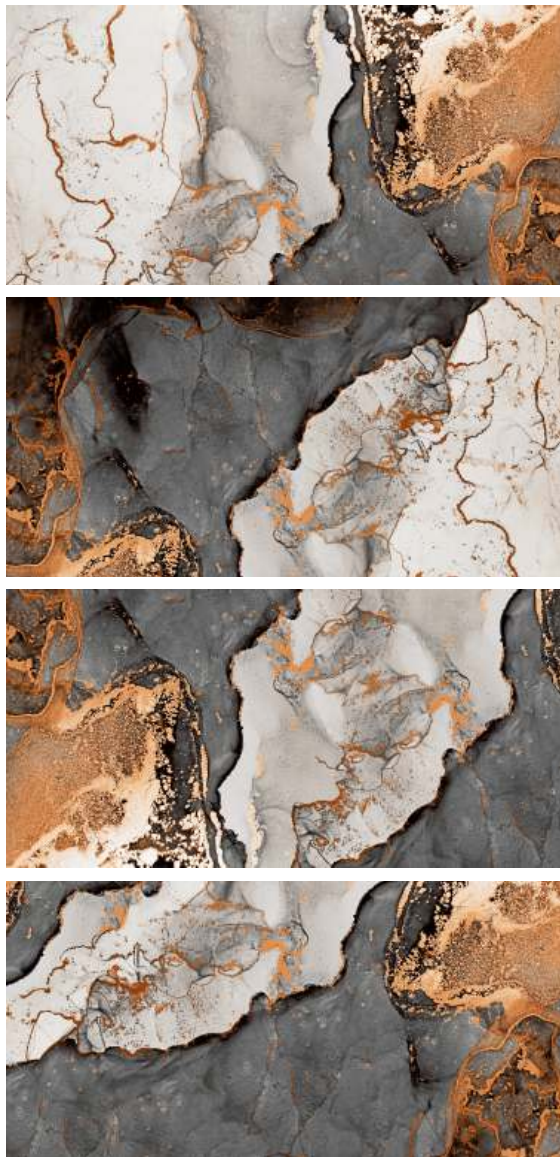

60x120 CM
H I G H G L O S S

BRANS BLUE

H I G H G L O S S
Reflect
REFLECT

60x120 CM
H I G H G L O S S

BRANS GREY

H I G H G L O S S
Reflect

60x120 CM
H I G H G L O S S

CISCO GRIS

Granite is the right choice for your project.

SIERRA BLUE

സിയാ നീല

Granite *Style*

60x120 cm

There are many different types of minerals in granite, some of which appear like small, shiny flecks or longer veins of varying colors. Granite itself comes in many different natural colors and can be polished or finished in many different ways.

Granite is the right choice for your project.

SIERRA GRAFIT
സിയാറ ഗ്രാഫിറ്റ്

Granite *Style*

60x120 cm

There are many different types of minerals in granite, some of which appear like small, shiny flecks or longer veins of varying colors. Granite itself comes in many different natural colors and can be polished or finished in many different ways.

Granite is the right choice for your project.

SIERRA GREY
സിയാഗ്രേ

Granite *Style*

60x120 cm

There are many different types of minerals in granite, some of which appear like small, shiny flecks or longer veins of varying colors. Granite itself comes in many different natural colors and can be polished or finished in many different ways.