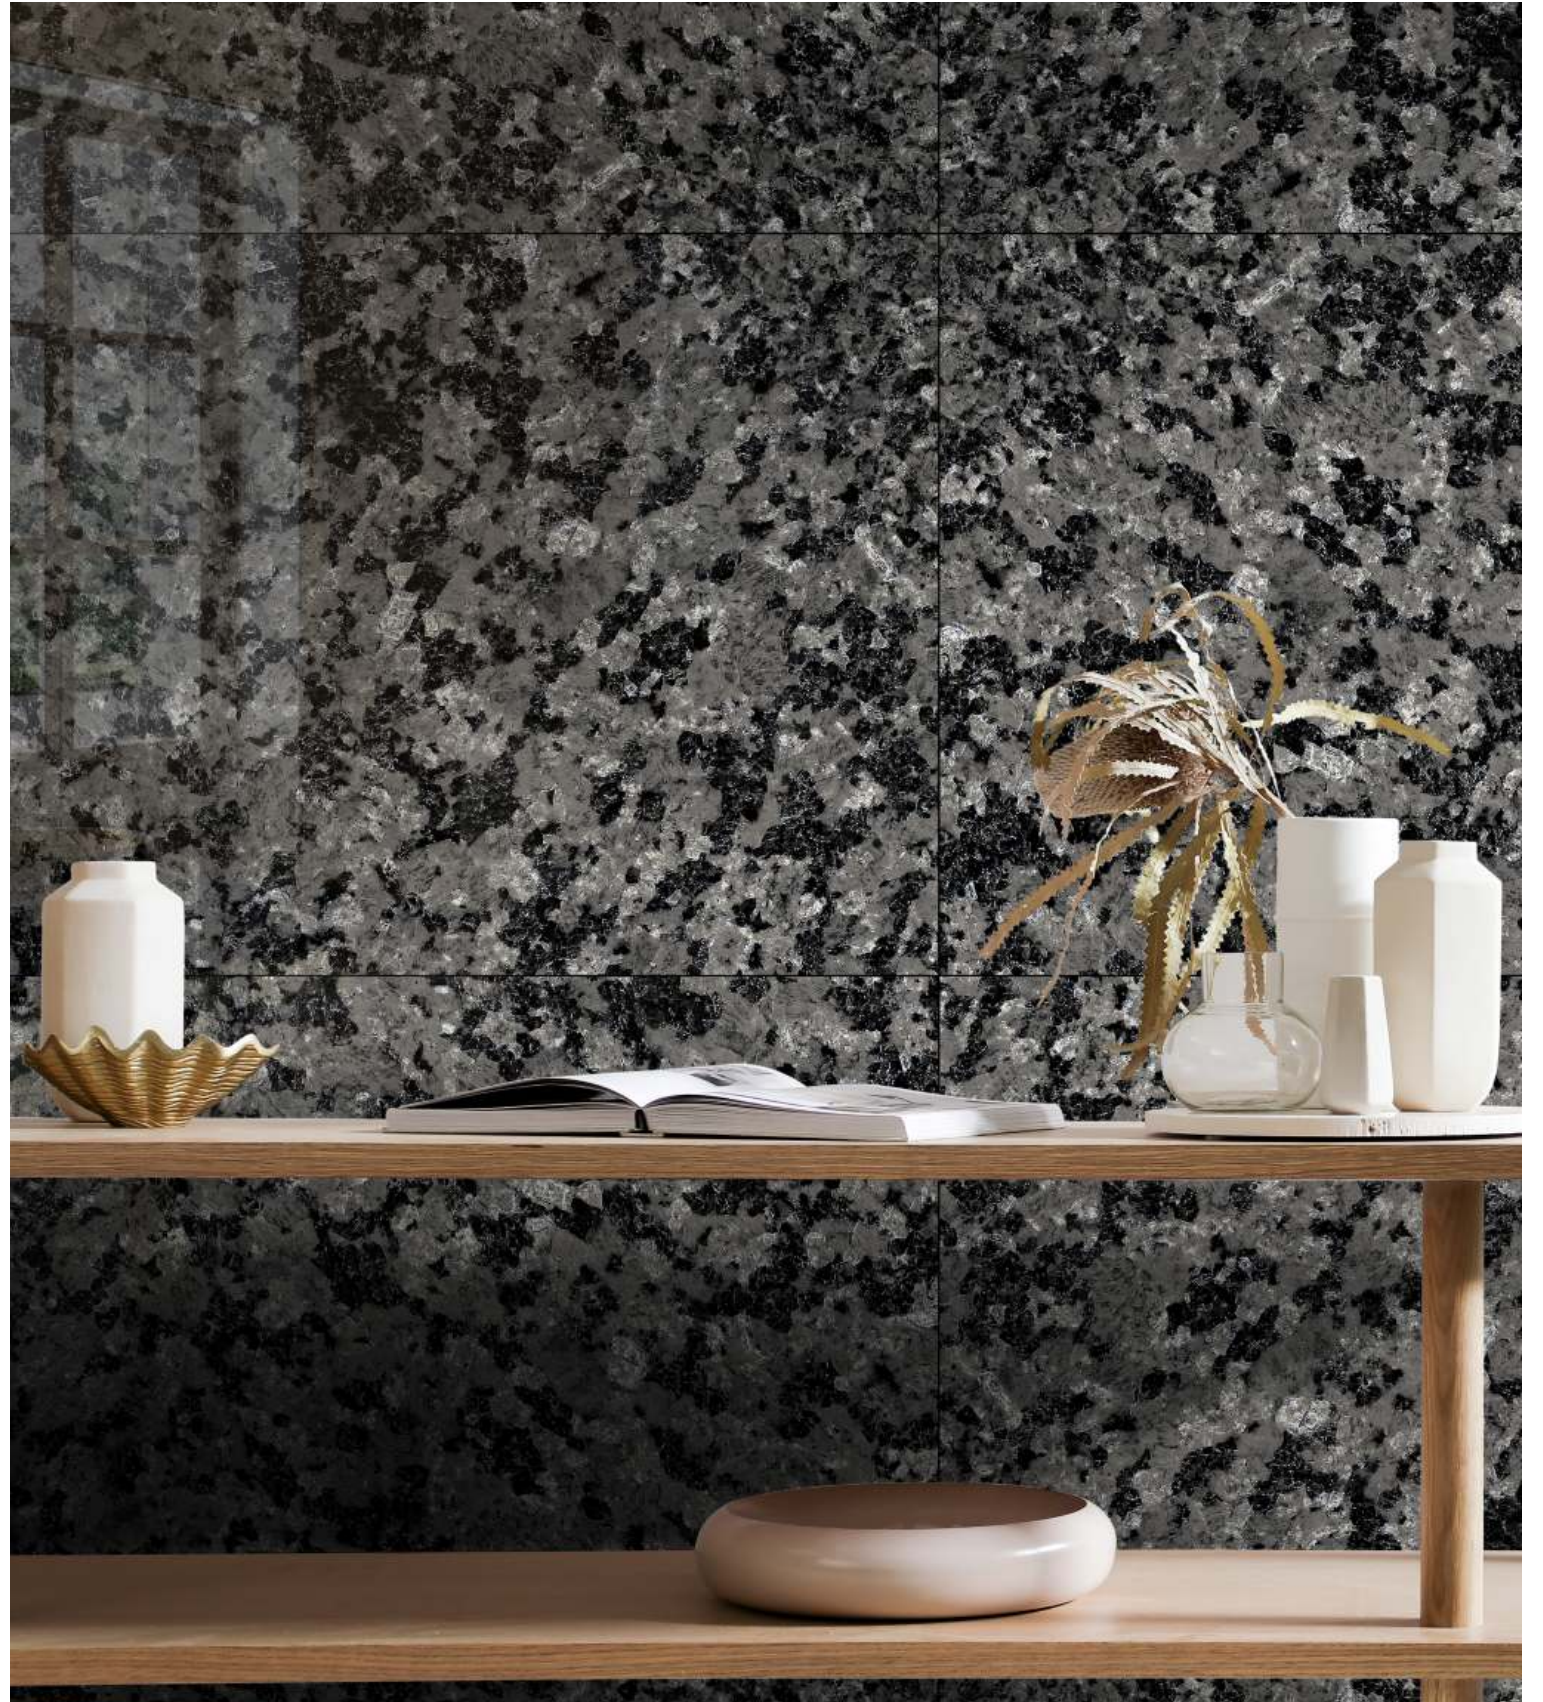

JHANSI BLACK
ജാൻസി കറുപ്പ്