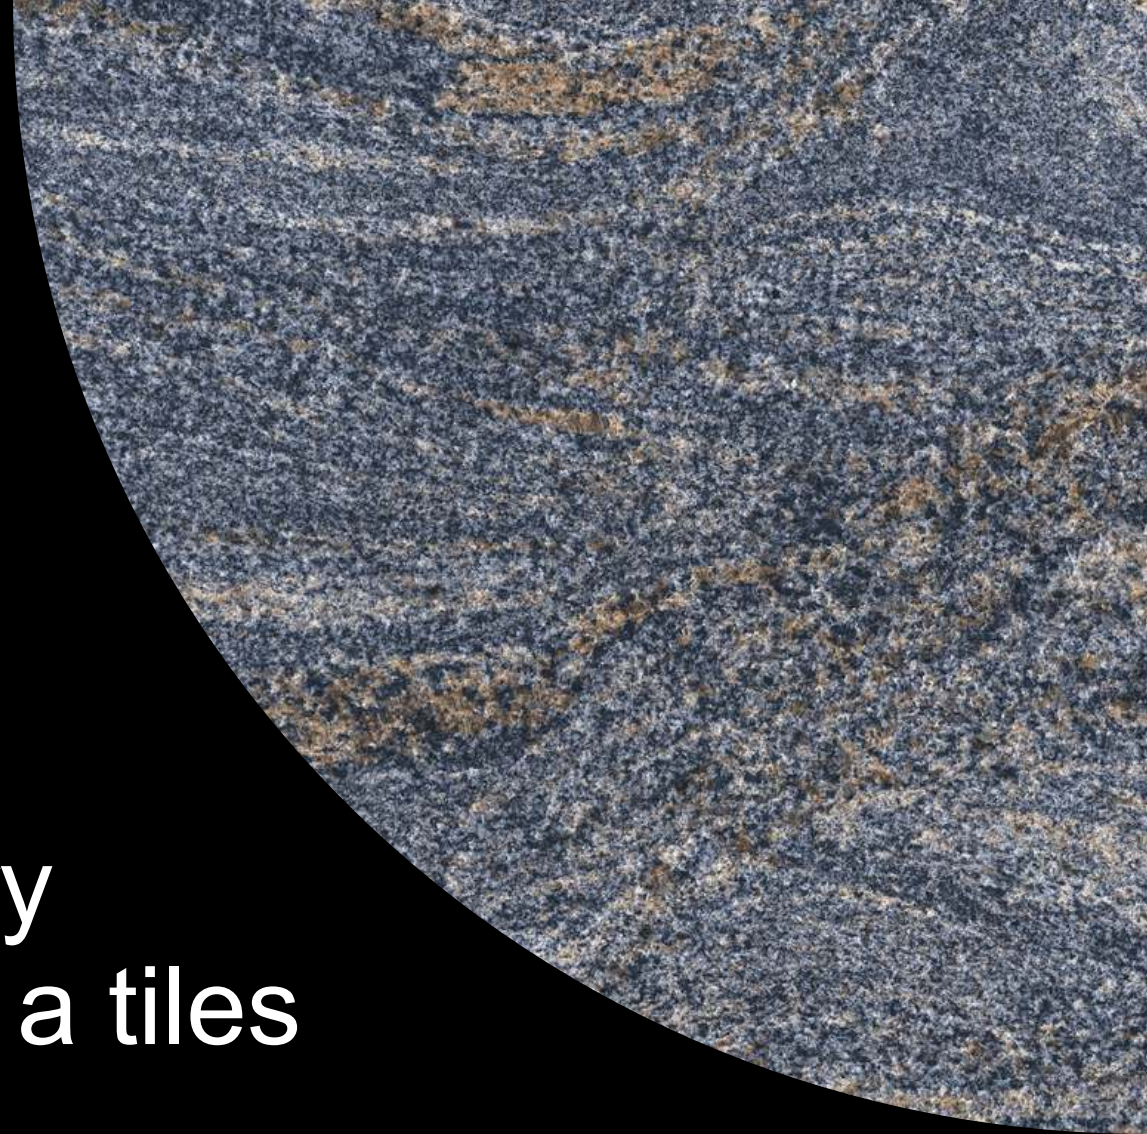

Under every stone lurks a tiles

ഓരോ കല്ലിനു കീഴിലും
ഒരു ടൈലുകൾ ഒളിഞ്ഞിരിക്കുന്നുണ്ട്