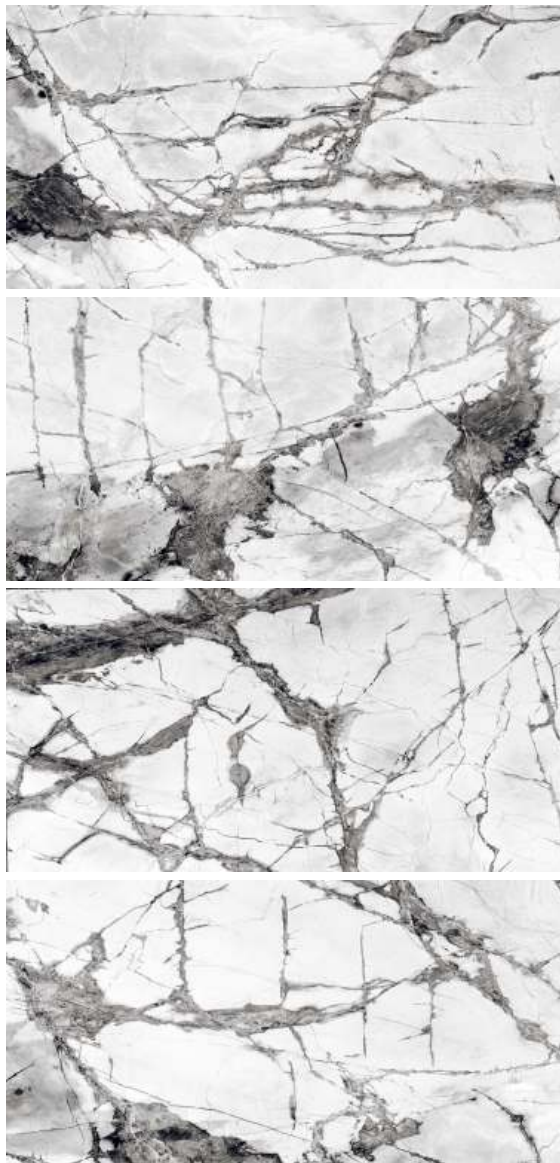

H I G H G L O S S
Reflect

60x120 CM
H I G H G L O S S