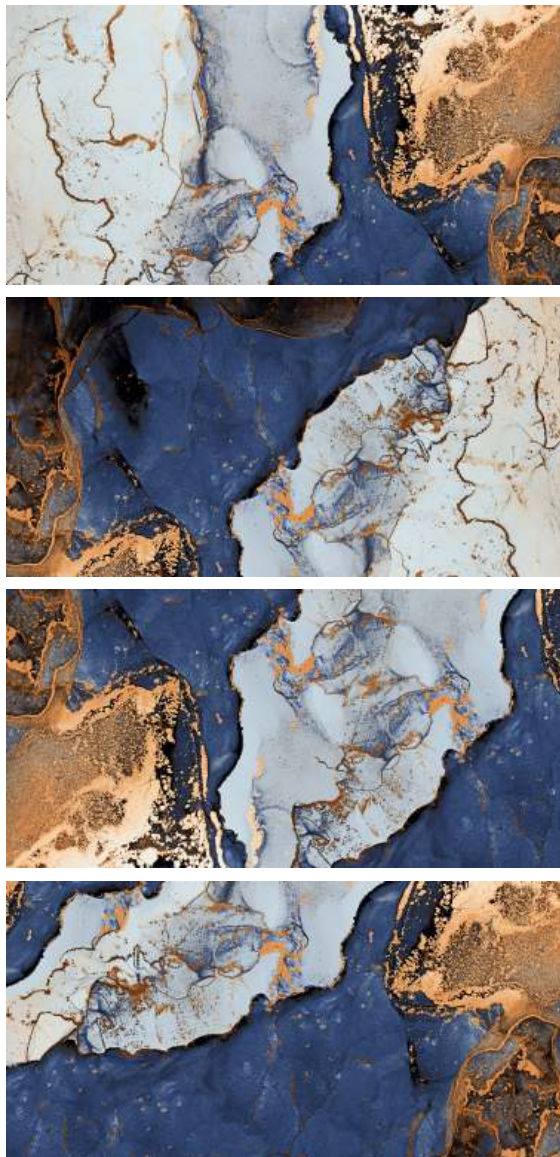

H I G H G L O S S
Reflect
REFLECT

60x120 CM
H I G H G L O S S