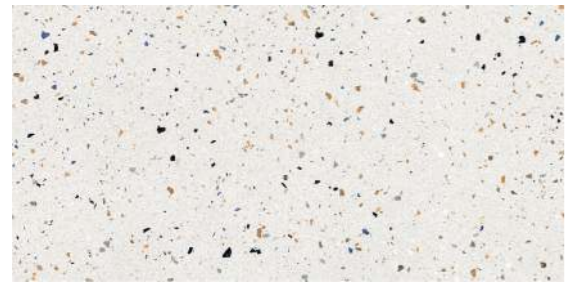

SPACE
REDEFINED

A look of vintage never fails to amaze the customer and give any space a sense of absolute luxury. The new Terrazzo series are crafted to do exactly that and much more that gives you the look that customer are always looking for.

60x120cm
GVT

C A R V I N G

- Stain Resistance
- Frost Resistance
- Durable Body
- Chemicals Resistance
- Eco Friendly