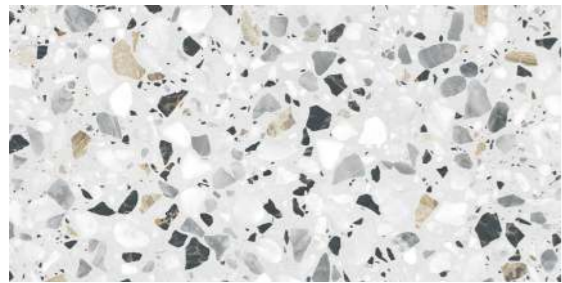

SPACE
REDEFINED

A look of vintage never fails to amaze the customer and give any space a sense of absolute luxury. The new Terrazzo series are crafted to do exactly that and much more that gives you the look that customer are always looking for.

60x120cm
GVT

C A R V I N G

- Stain Resistance
- Frost Resistance
- Durable Body
- Chemicals Resistance
- Eco Friendly