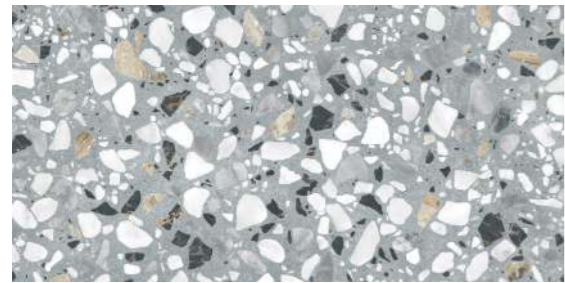

60x120cm
GVT

C A R V I N G

- Stain Resistance
- Frost Resistance
- Durable Body
- Chemicals Resistance
- Eco Friendly

CAIRO STONE GREY

SPACE
REDEFINED

A look of vintage never fails to amaze the customer and give any space a sense of absolute luxury. The new Terrazzo series are crafted to do exactly that and much more that gives you the look that customer are always looking for.