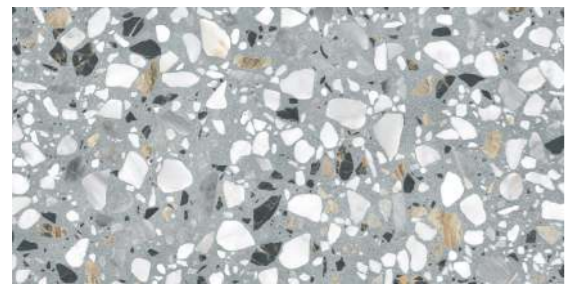

60x120cm
GVT

C A R V I N G

- Stain Resistance
- Frost Resistance
- Durable Body
- Chemicals Resistance
- Eco Friendly

CAIRO STONE GREY

SPACE
REDEFINED

A look of vintage never fails to amaze the customer and give any space a sense of absolute luxury. The new Terrazzo series are crafted to do exactly that and much more that gives you the look that customer are always looking for.