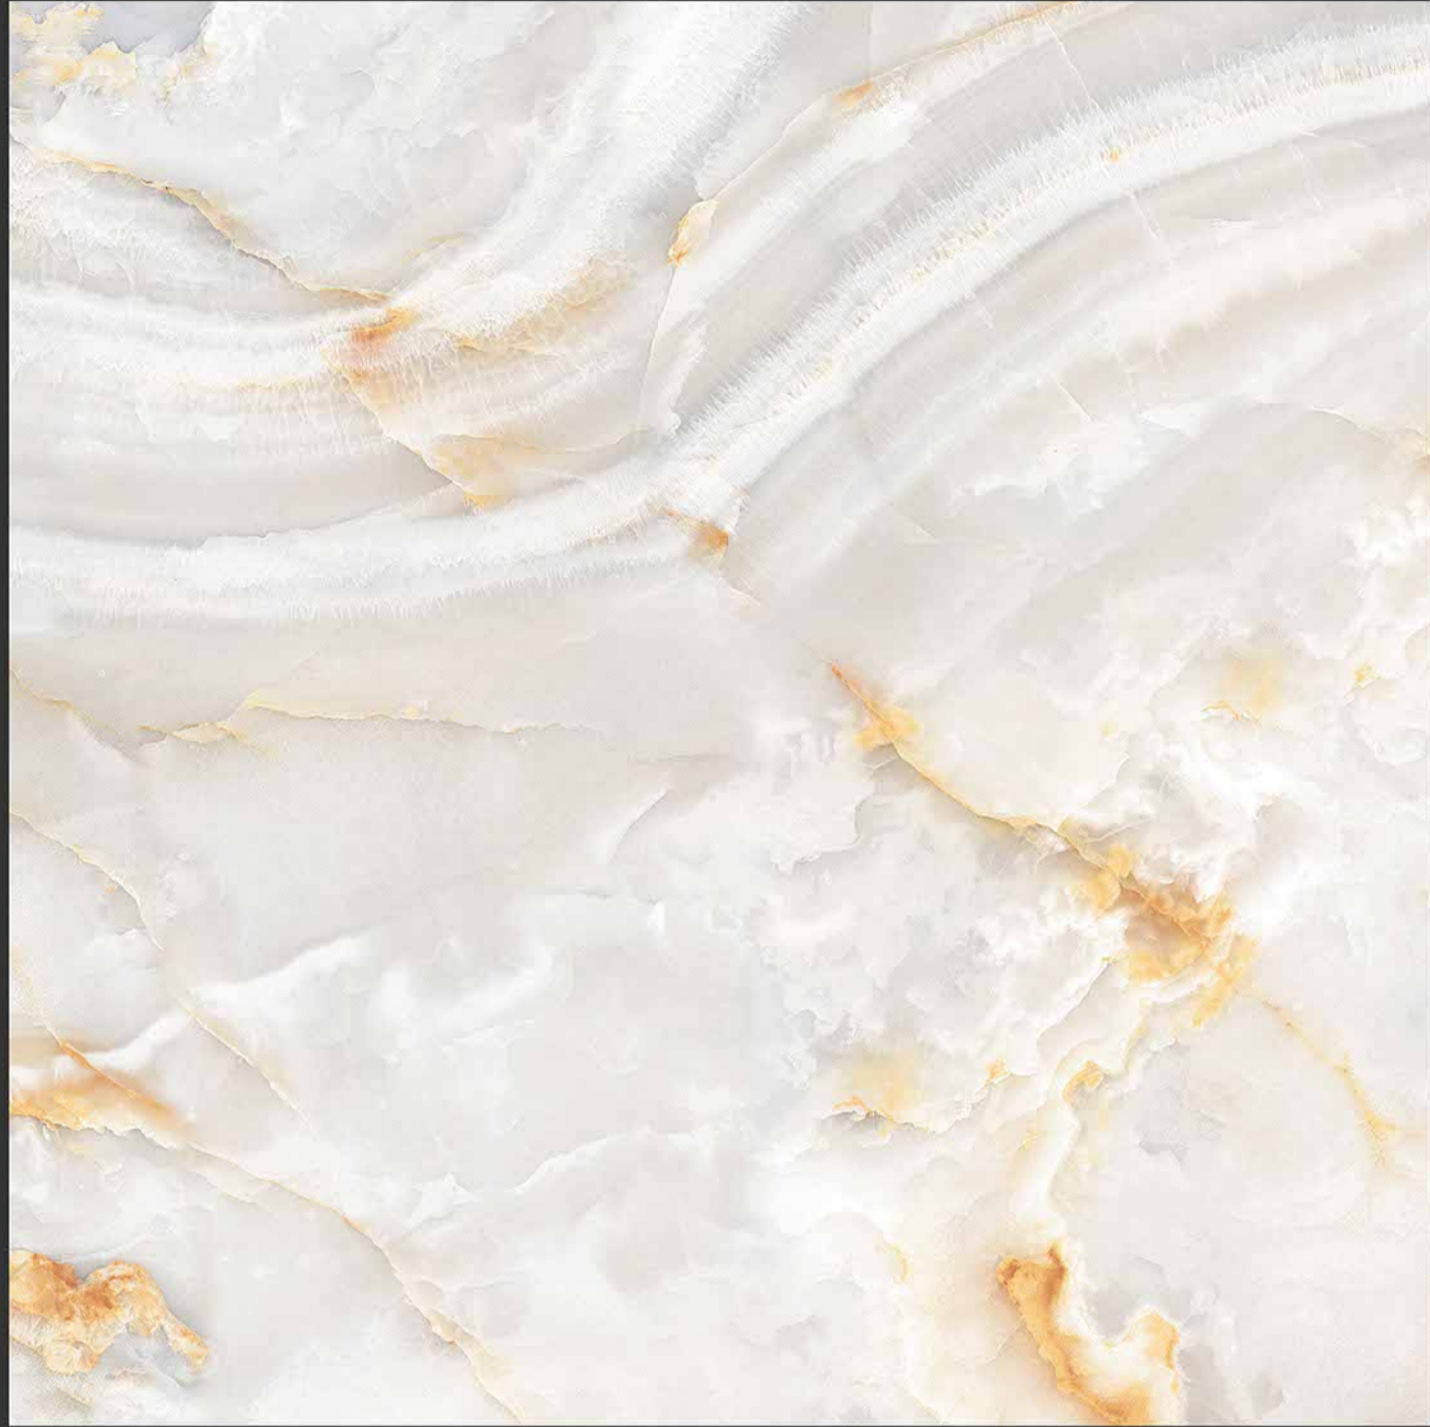

**PGVT
800x800MM**

GLOSSY FINISH

CLASSIC ONYX IVORY

PGVT
800x800MM

GLOSSY FINISH

GOLDEN ONYX

**PGVT
800x800MM**

GLOSSY FINISH