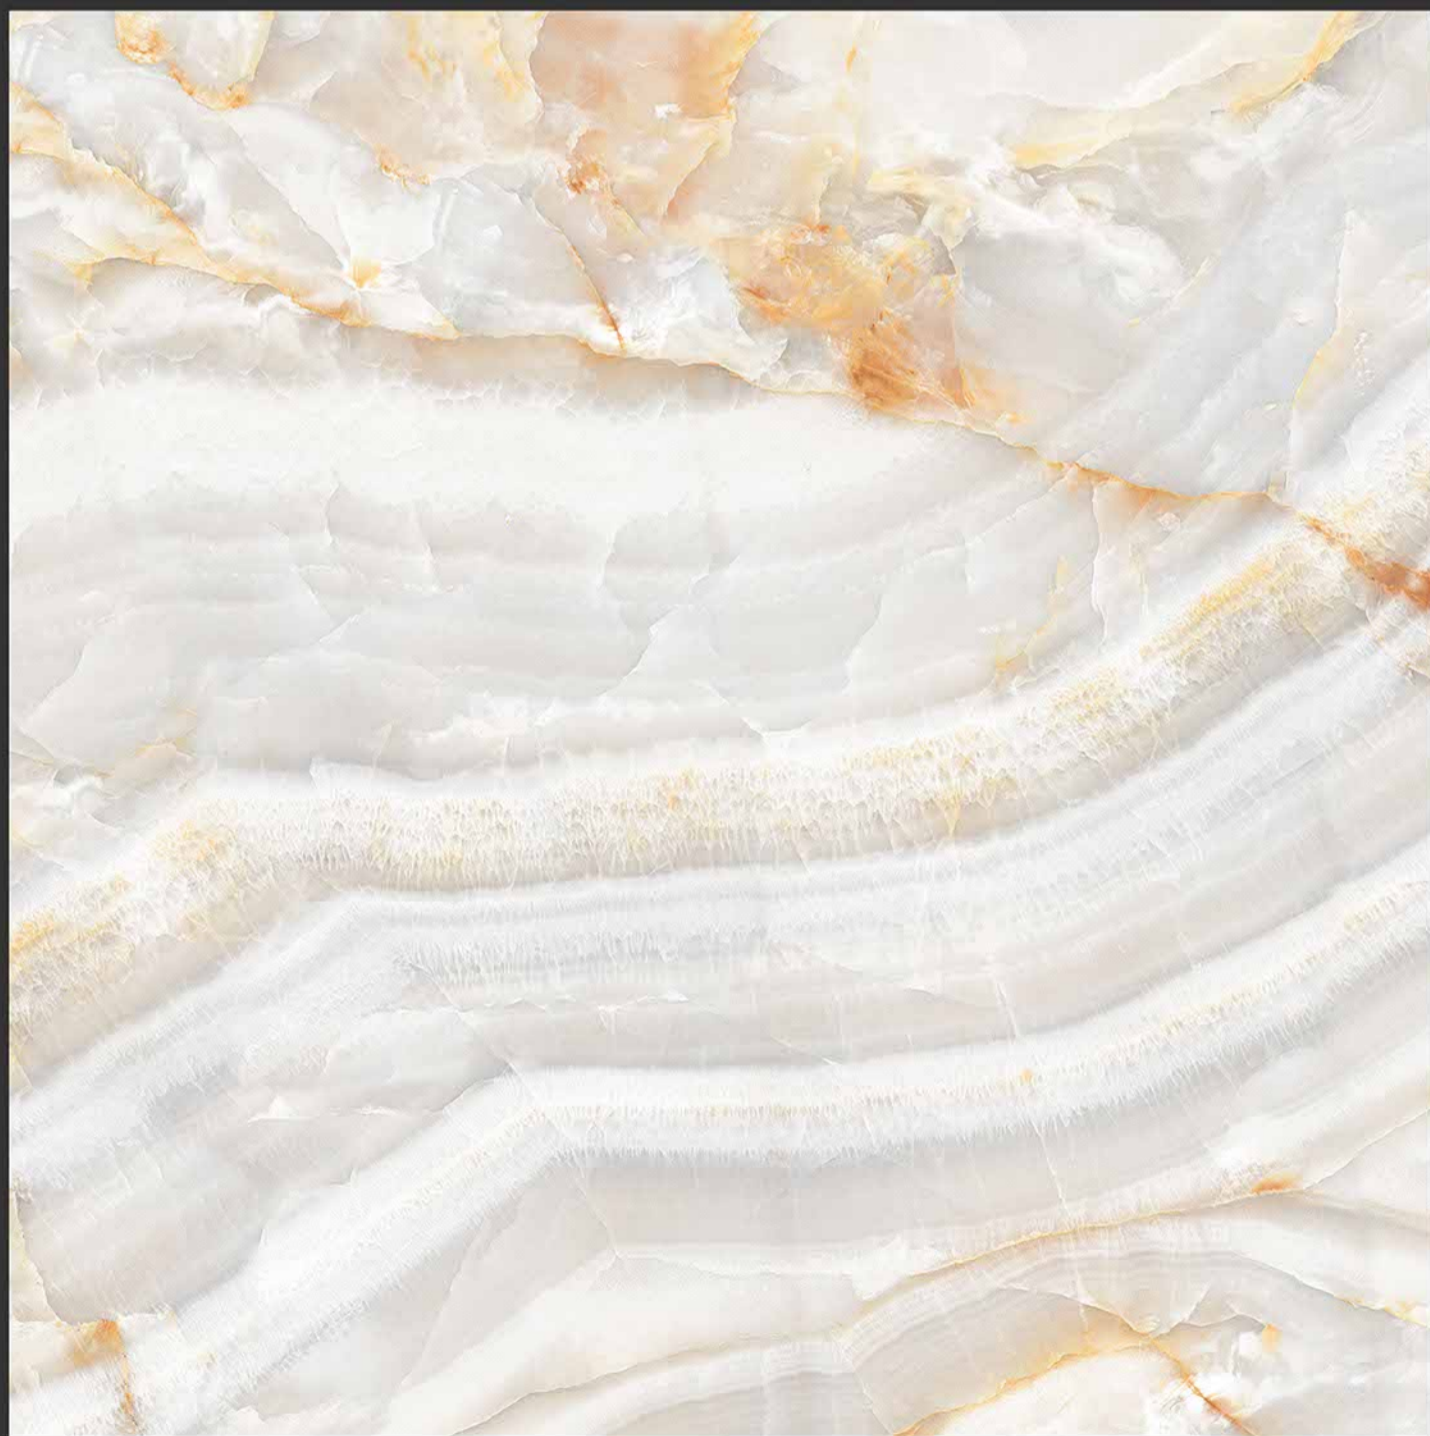

**PGVT
800x800MM**

GLOSSY FINISH

CLASSIC ONYX IVORY

PGVT
800x800MM

GLOSSY FINISH

GOLDEN ONYX

**PGVT
800x800MM**

GLOSSY FINISH