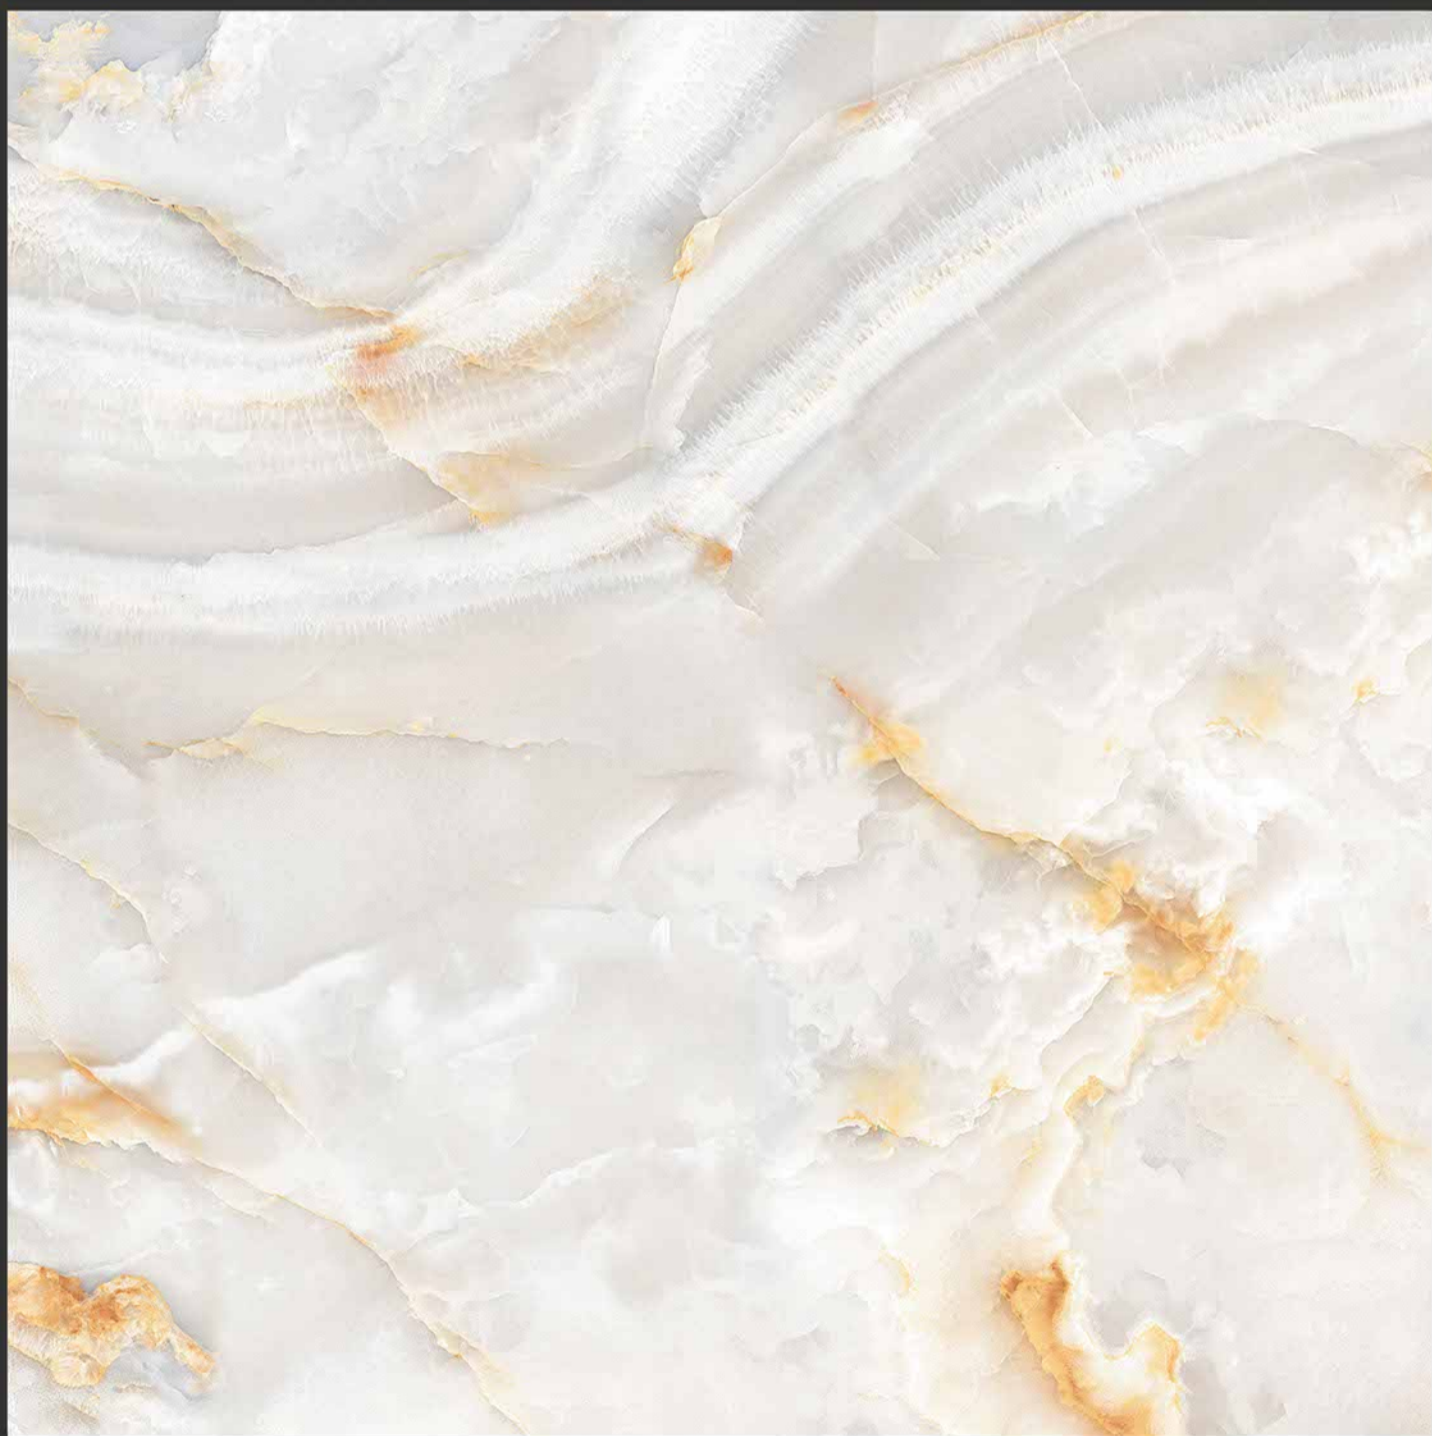

**PGVT
800x800MM**

GLOSSY FINISH

CLASSIC ONYX IVORY

PGVT
800x800MM

GLOSSY FINISH

GOLDEN ONYX

**PGVT
800x800MM**

GLOSSY FINISH