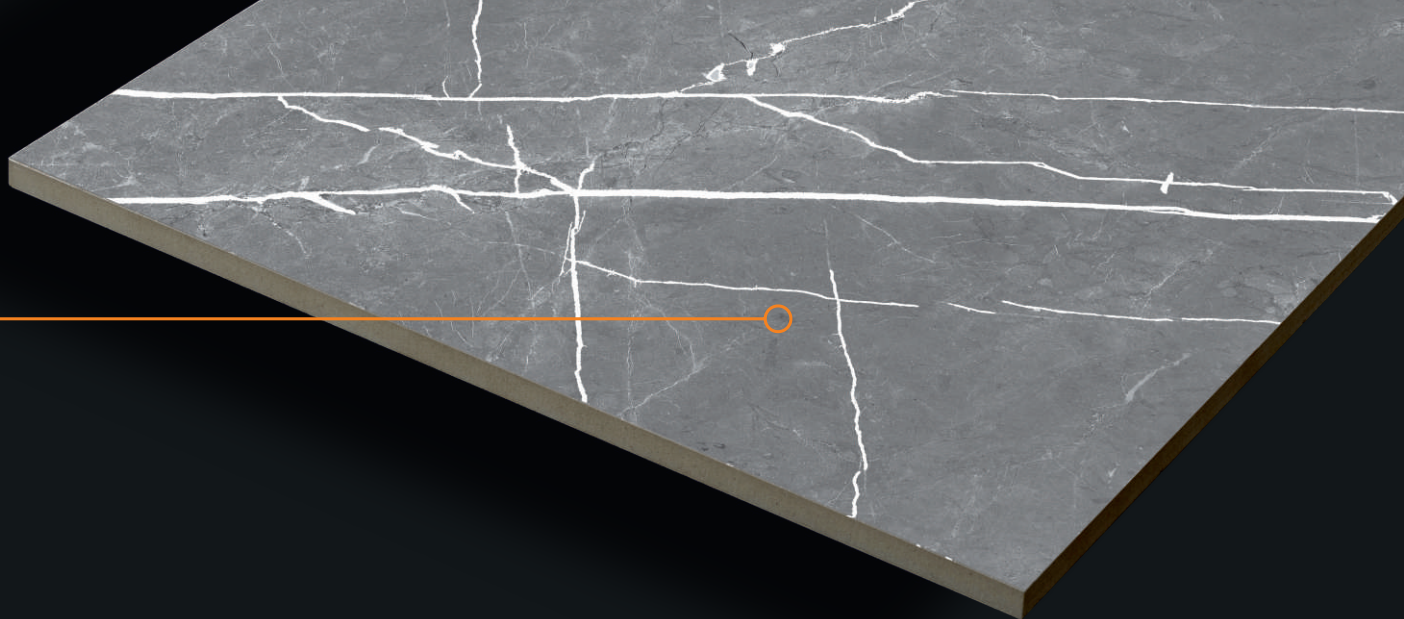

CRAFT
COLLECTION

800x1600mm