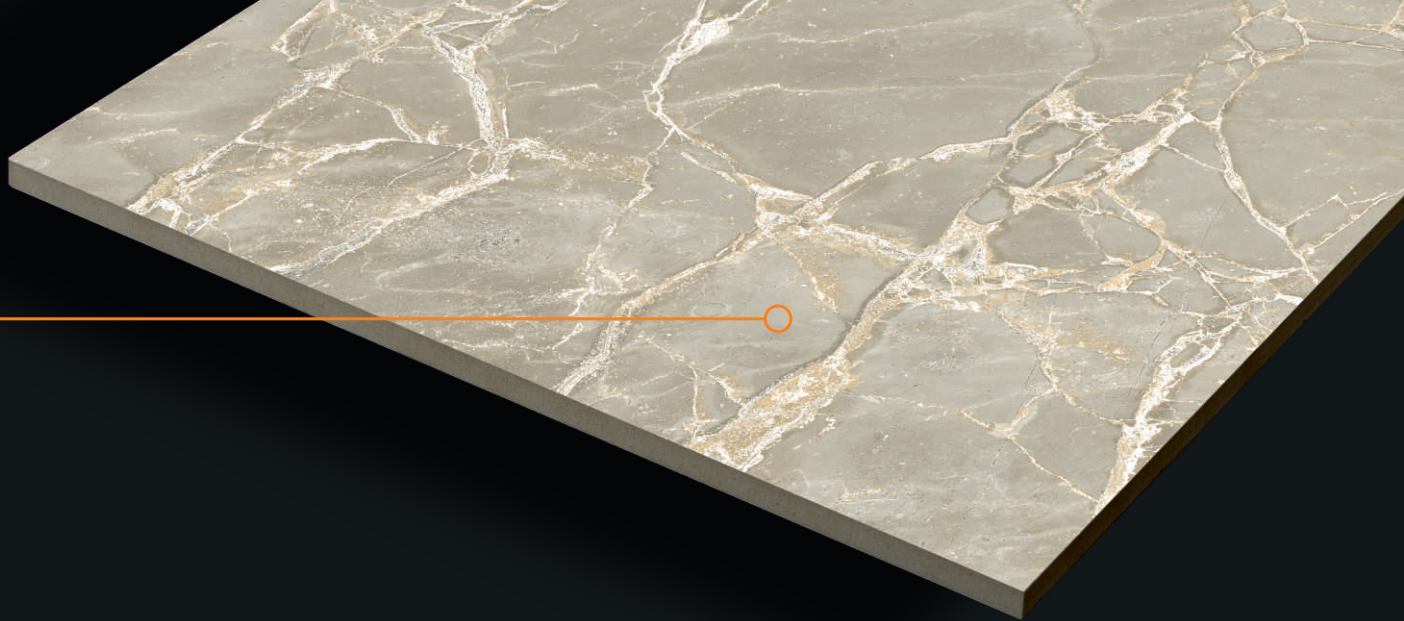

CARVING FINISH

CRAFT
COLLECTION

800x1600mm

Design.
**CRAFT FANTASY
GREY**

CRAFT FOSSIL GOLD

CARVING FINISH

CRAFT
COLLECTION

800x1600mm