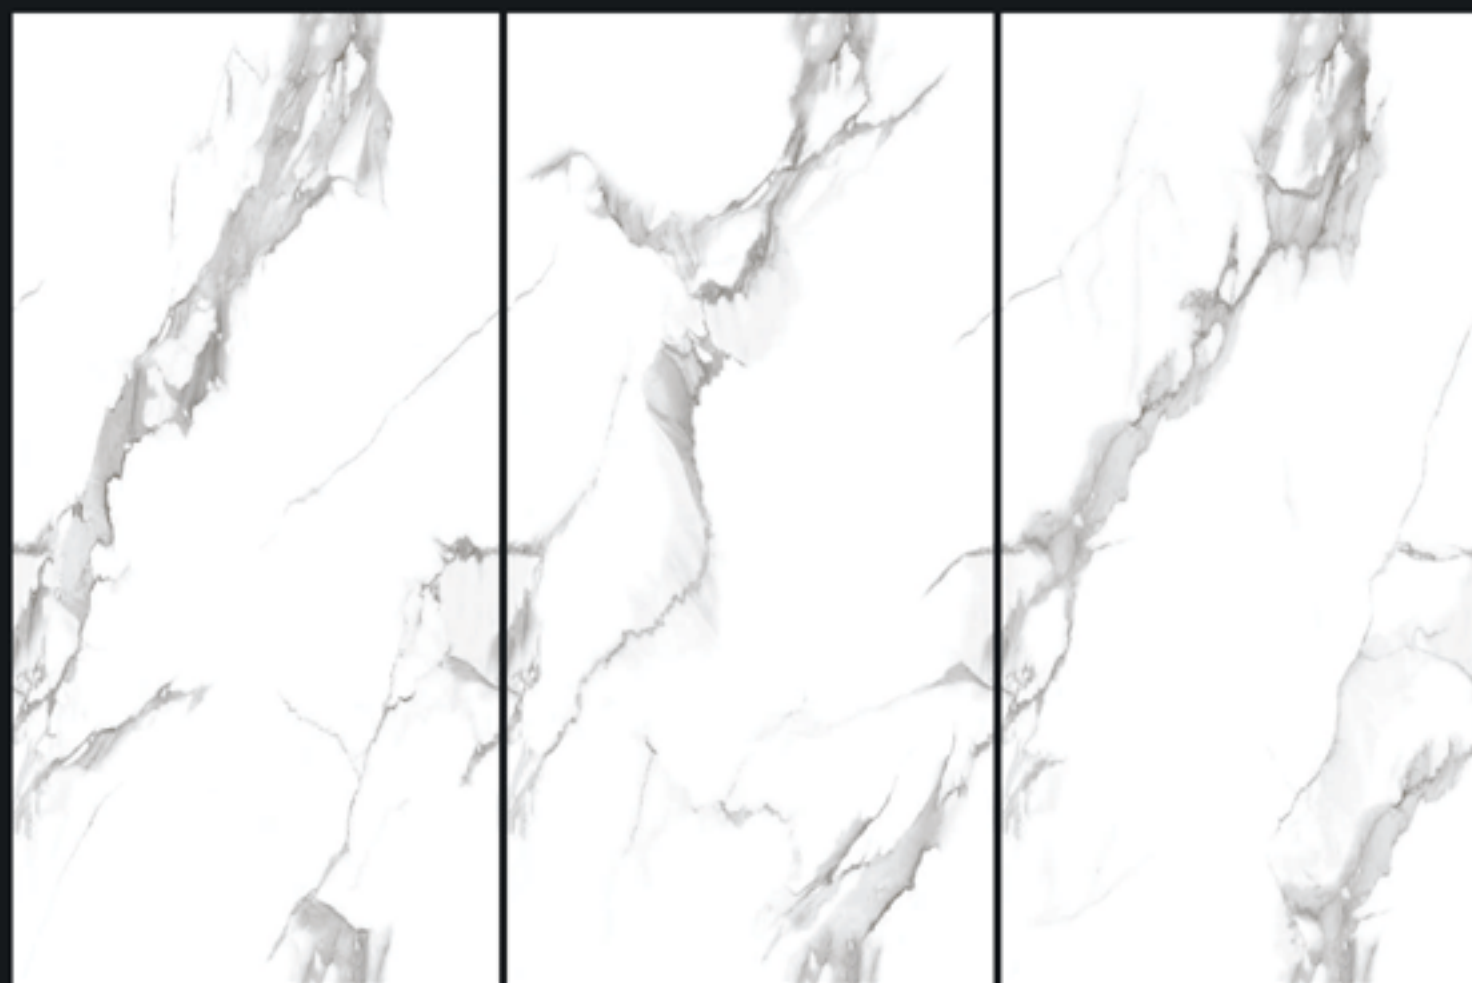

LEROX VIEW A & B

GLOSSY FINISH

Book Match

Elight
COLLECTION

800x1600mm

ENDLESS 005

GLOSSY FINISH

Design.
ENDLESS 005