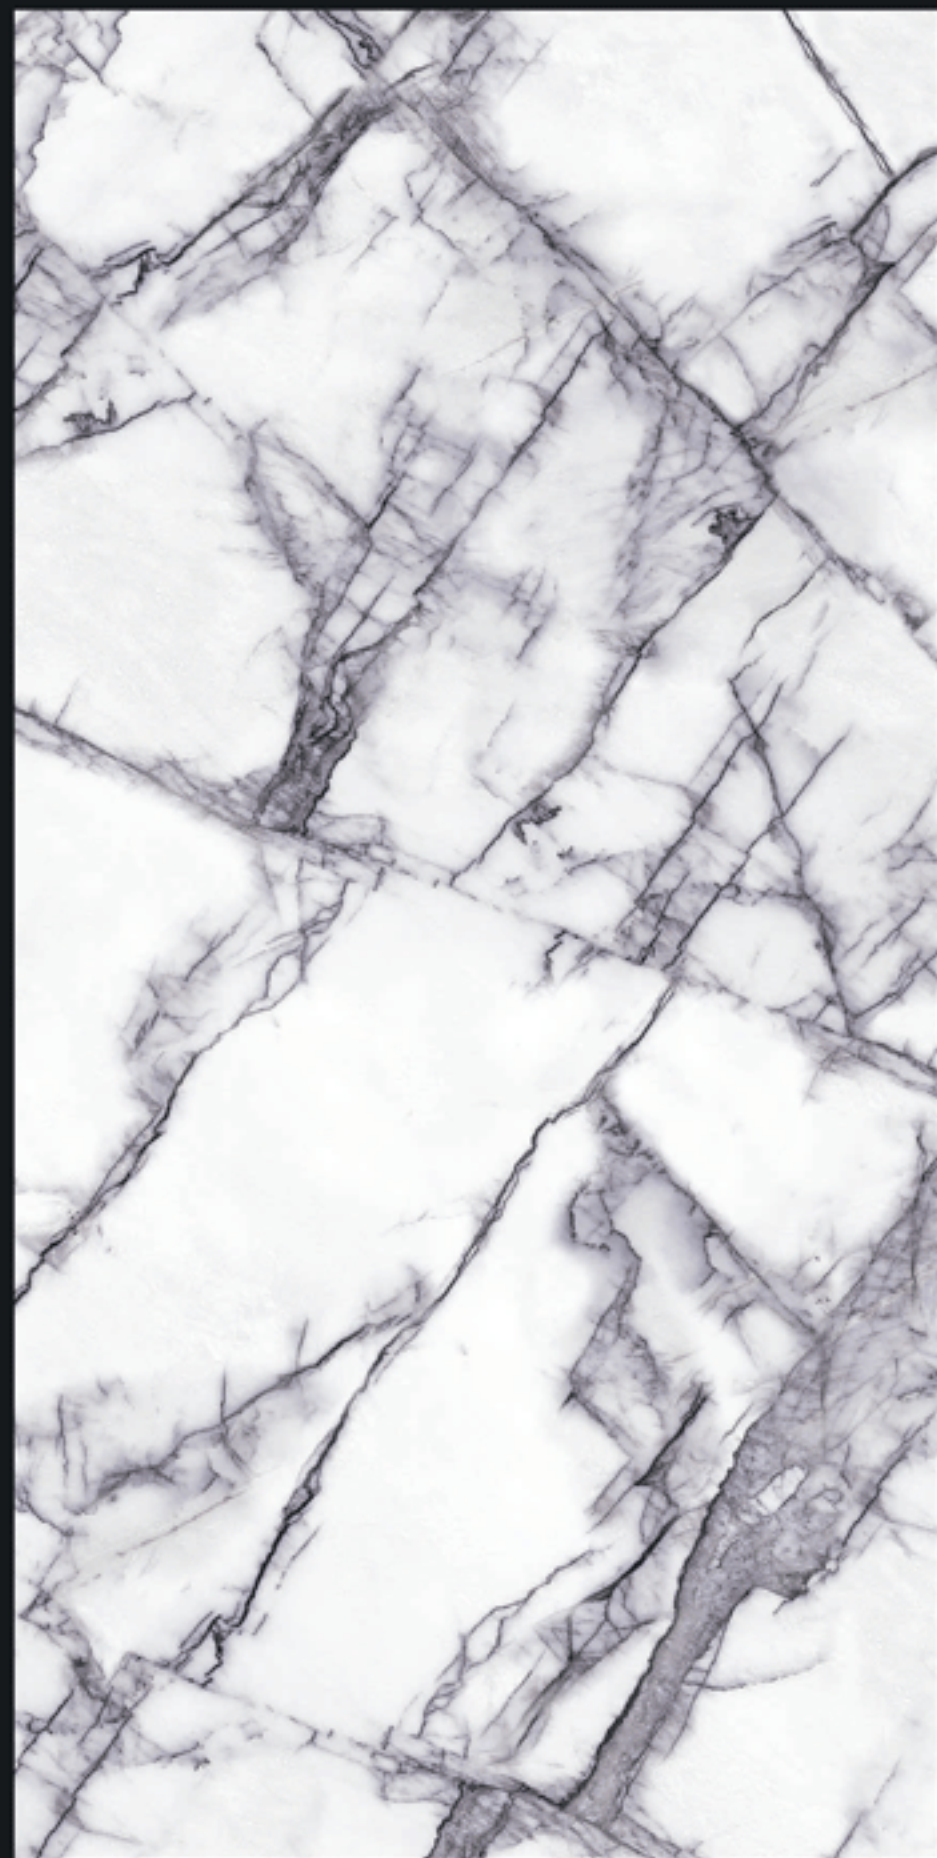

800X1600MM

Design.

CARARA SILK

Elight
COLLECTION

800x1600mm

CASTANO BREZZA

GLOSSY FINISH

Elight
COLLECTION