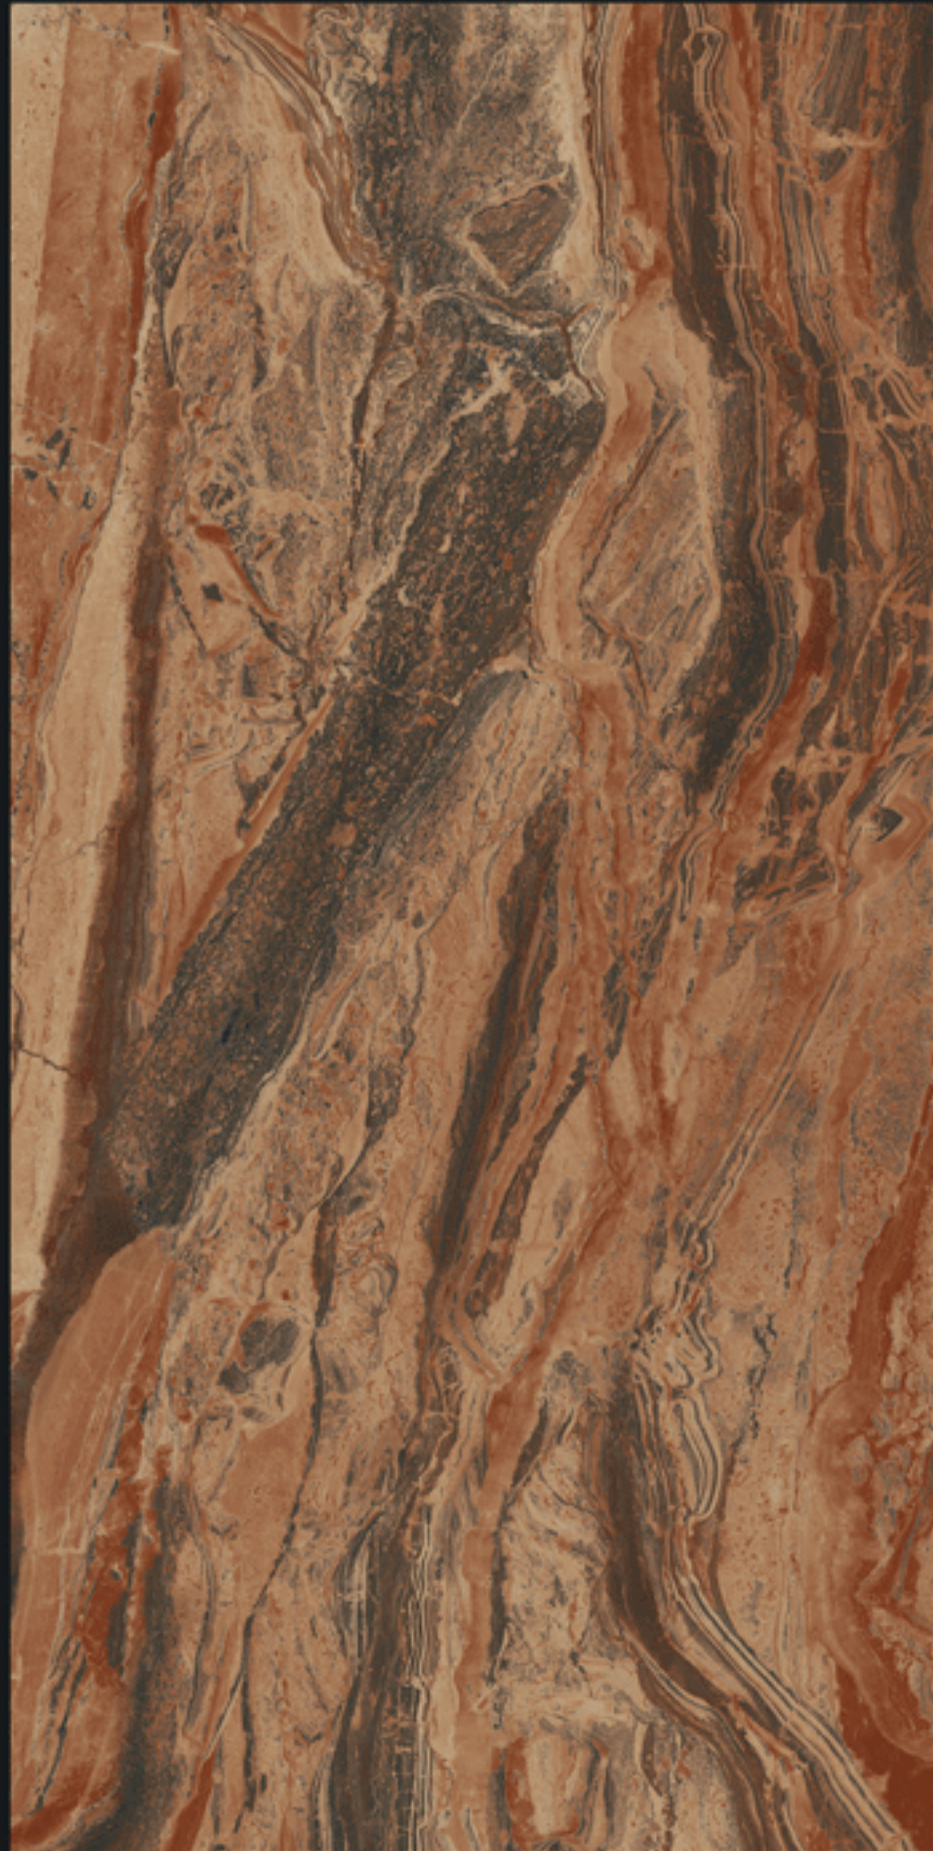

Gleam
COLLECTION

800x1600mm

PARADISE AQUA

HIGH GLOSS FINISH

Gleam
COLLECTION

800x1600mm

PROFIDO BROWN

HIGH GLOSS FINISH