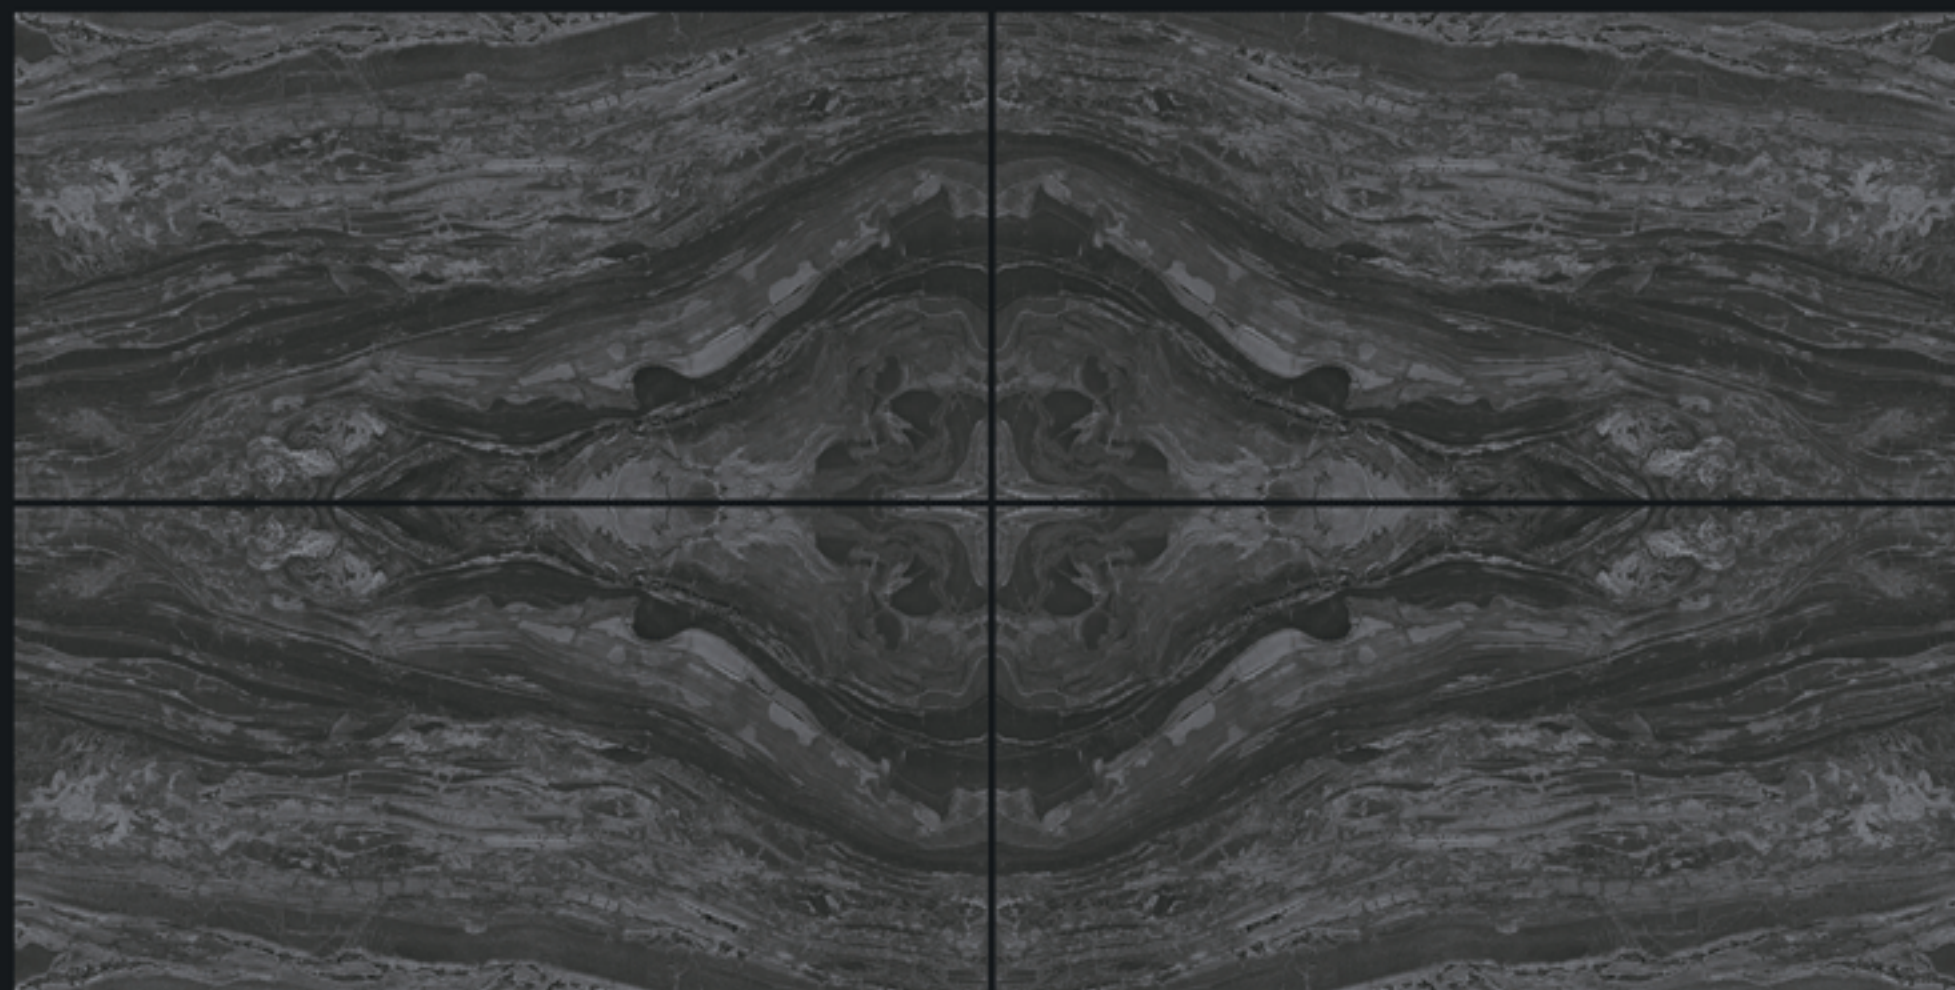

HIGH GLOSS FINISH

Book Match