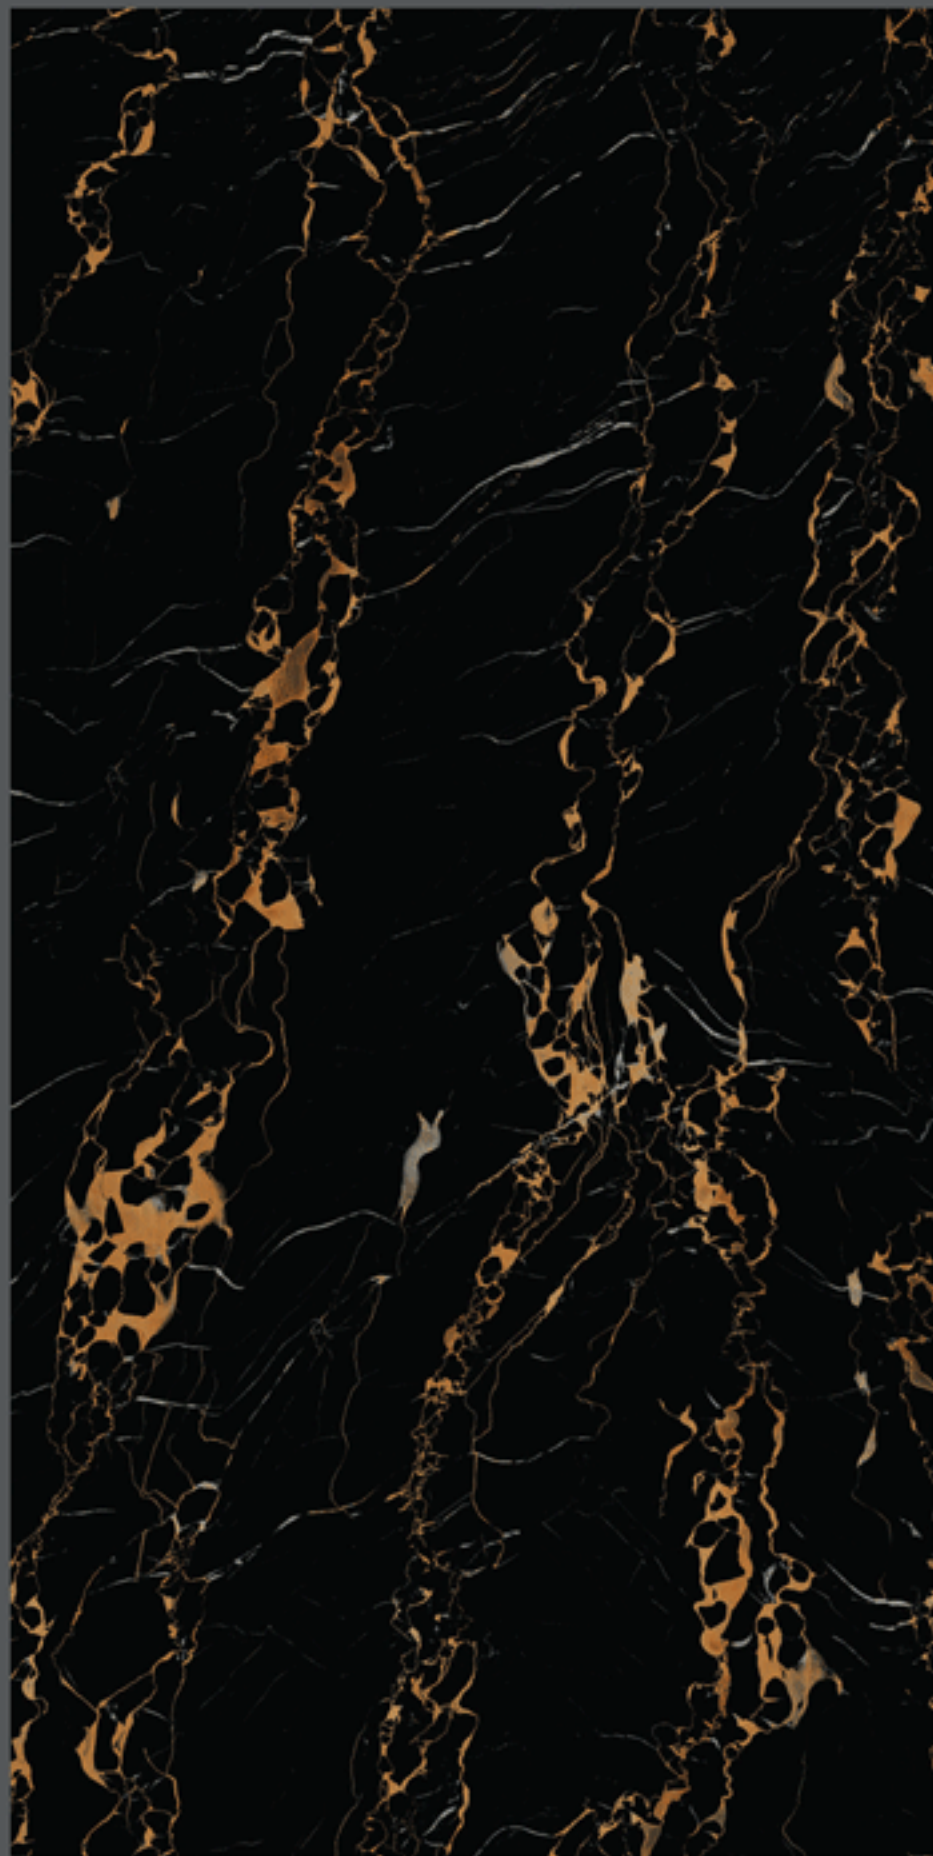

Gleam
COLLECTION

800x1600mm

GOLD POTRO