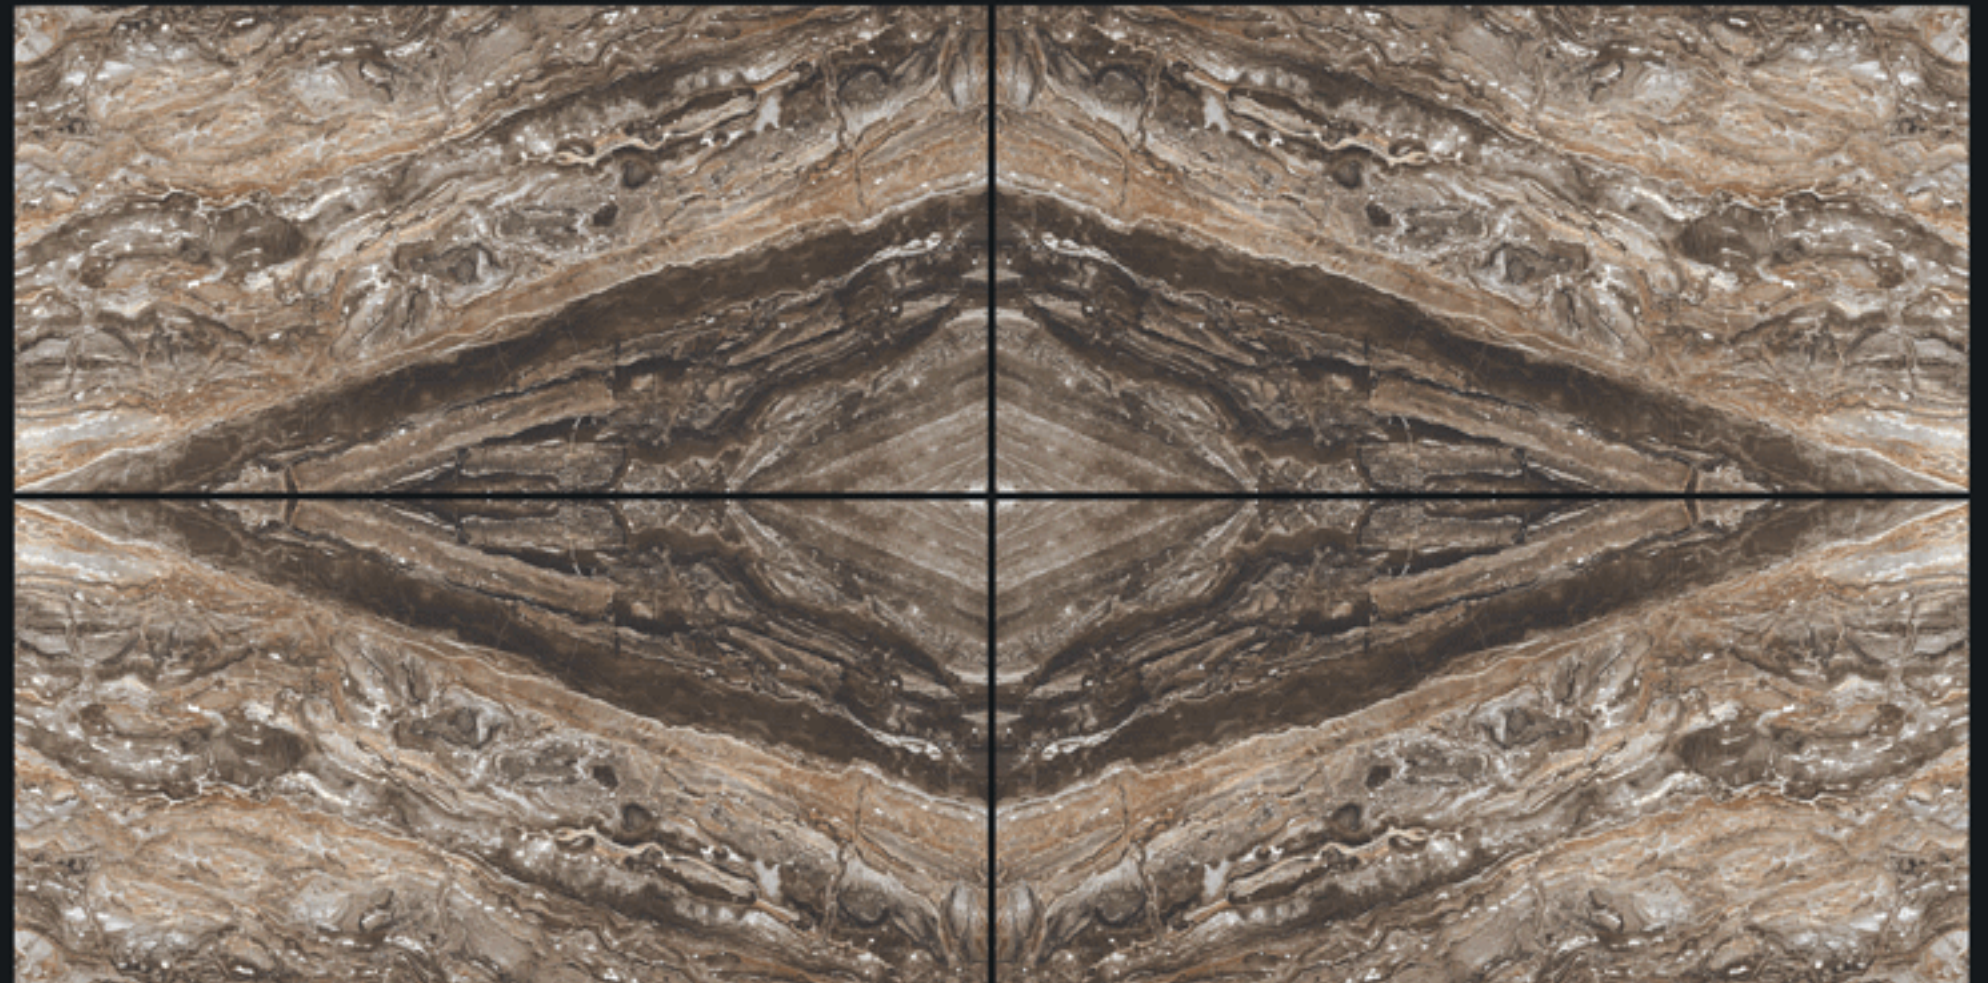

GLOSSY FINISH

Book Match

GRACE
COLLECTION

800x1600mm

ROSTER VIEW A & B

GLOSSY FINISH

Book Match

GRACE
COLLECTION