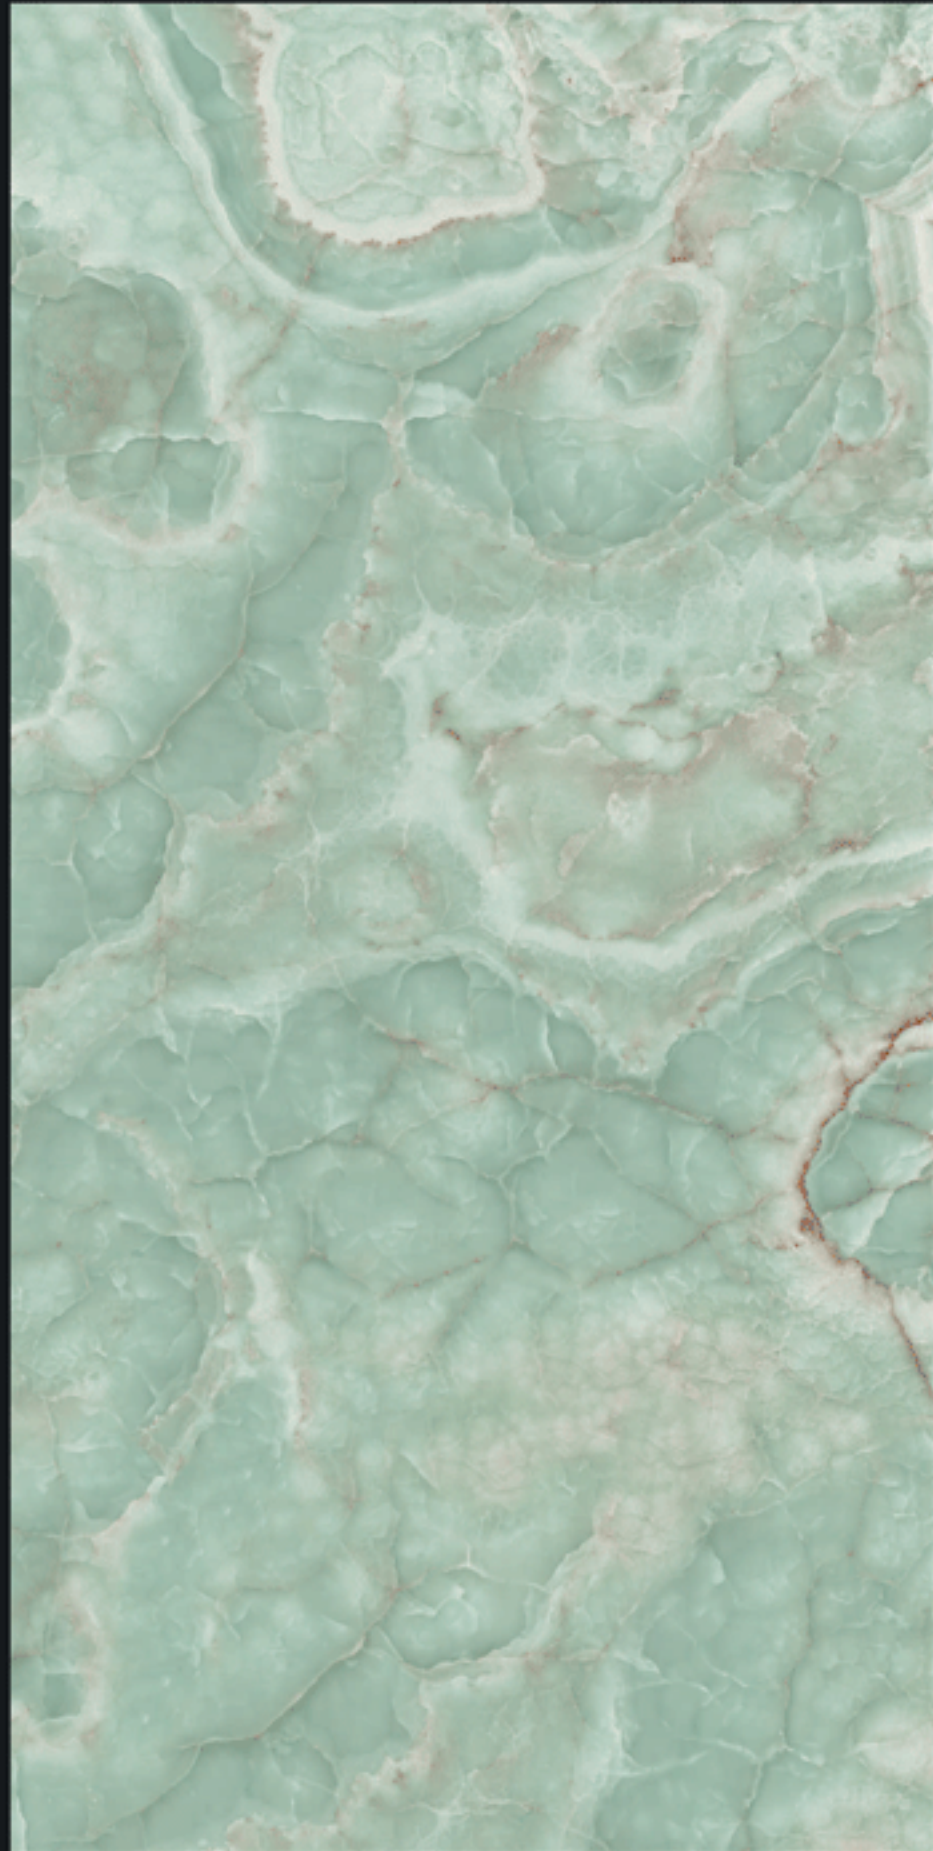

SATELLITE ONYX

GLOSSY FINISH

ETERNAL SUPERIORITY

800X1600MM

Design.

SATELLITE ONYX

KOSMA
COLLECTION

800x1600mm