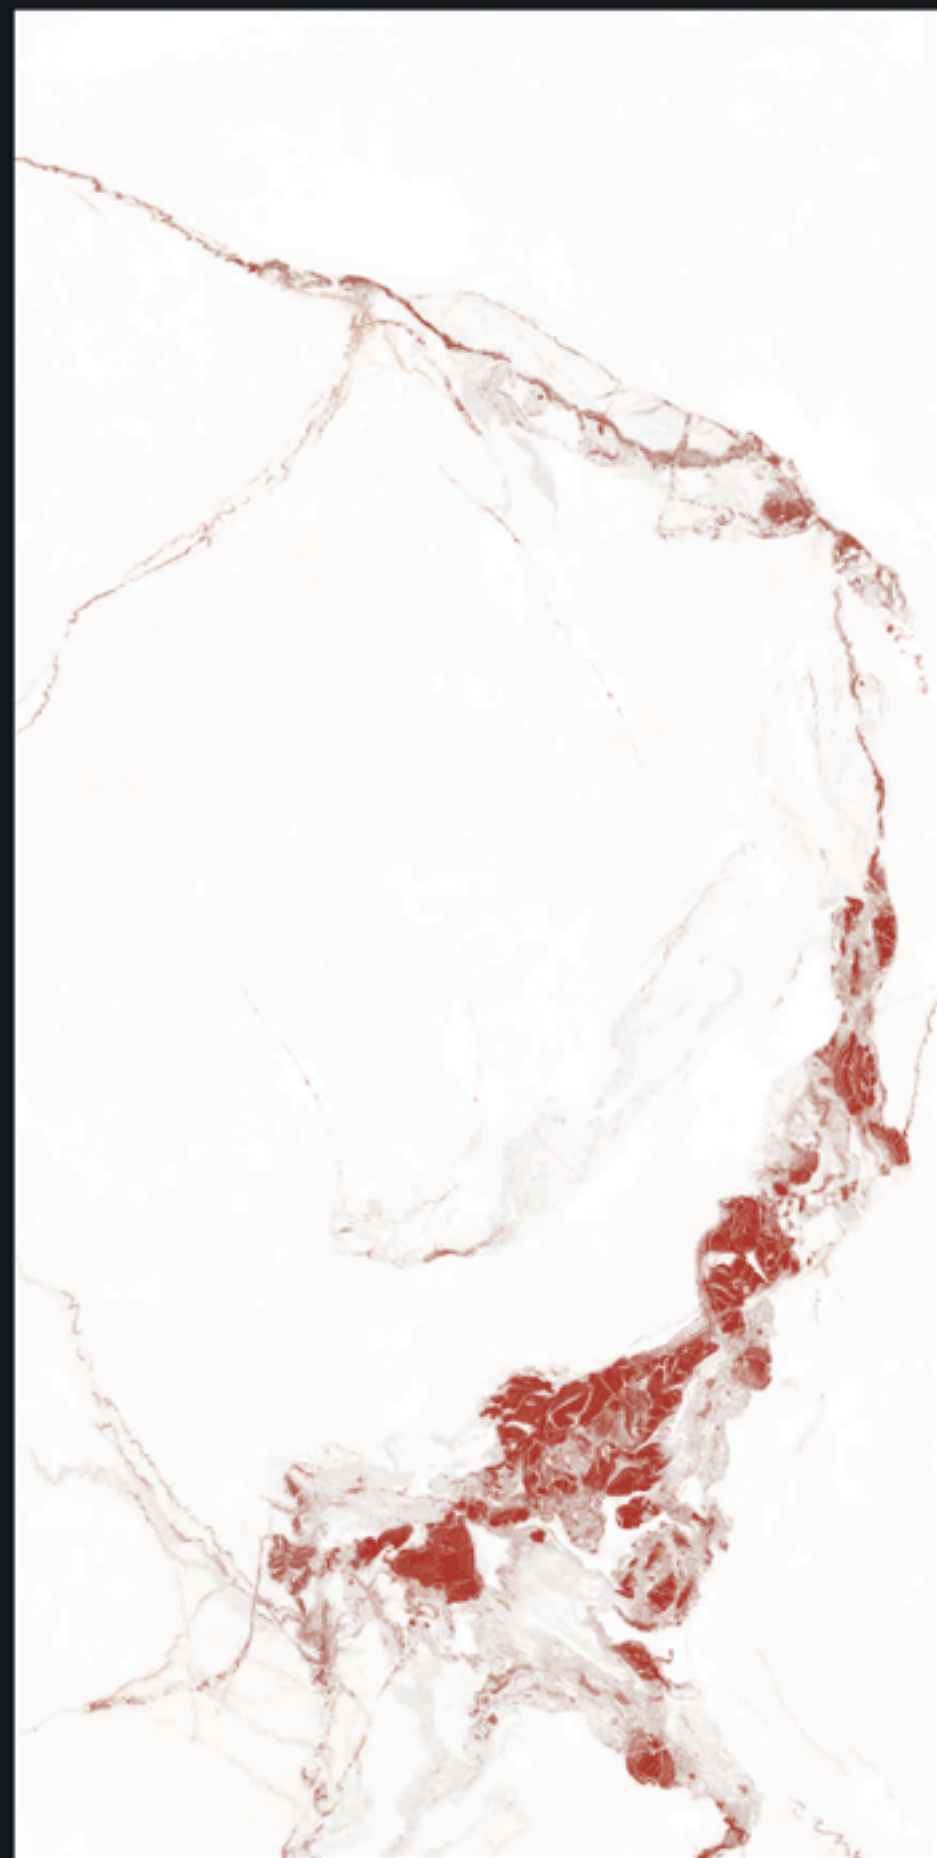

VIOLA MERLIN

GLOSSY FINISH

KOSMA
COLLECTION

800x1600mm

VIOLA SCARLET

GLOSSY FINISH

EMULATE PERFECTION

800X1600MM