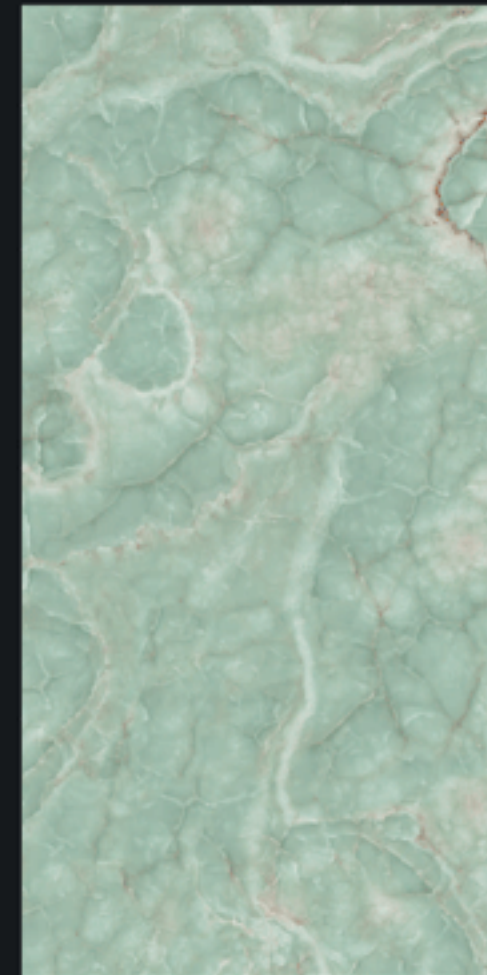

SATELLITE ONYX

GLOSSY FINISH

ETERNAL SUPERIORITY

800X1600MM

Design.

SATELLITE ONYX

KOSMA
COLLECTION

800x1600mm