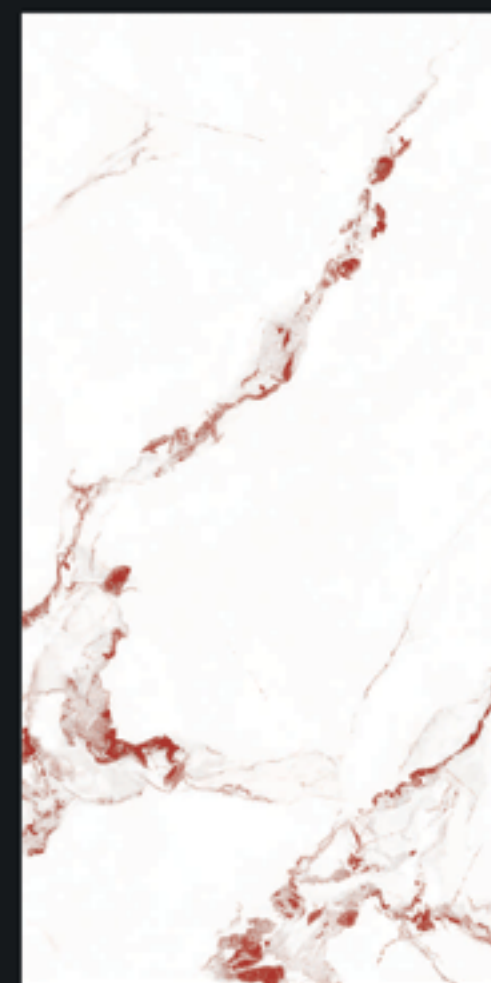

VIOLA MERLIN

GLOSSY FINISH

KOSMA
COLLECTION

800x1600mm

VIOLA SCARLET

GLOSSY FINISH

EMULATE PERFECTION

800X1600MM