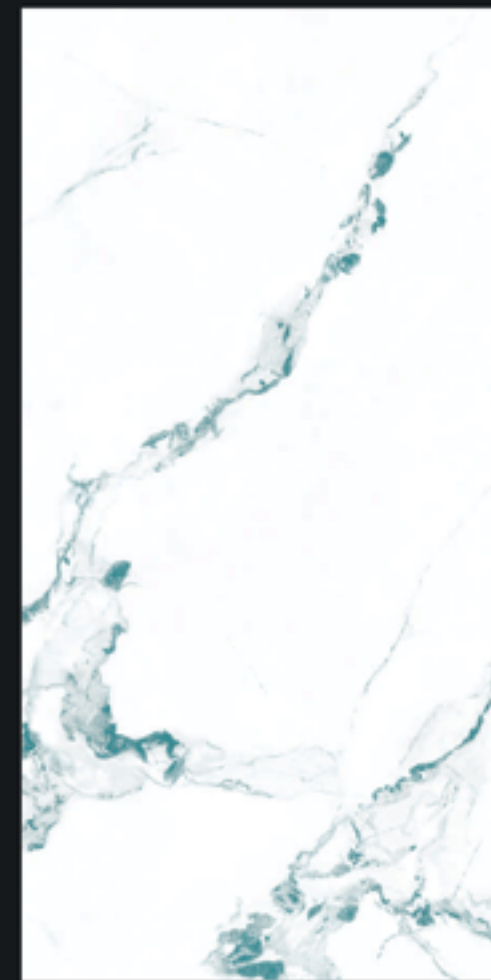

GLOSSY FINISH