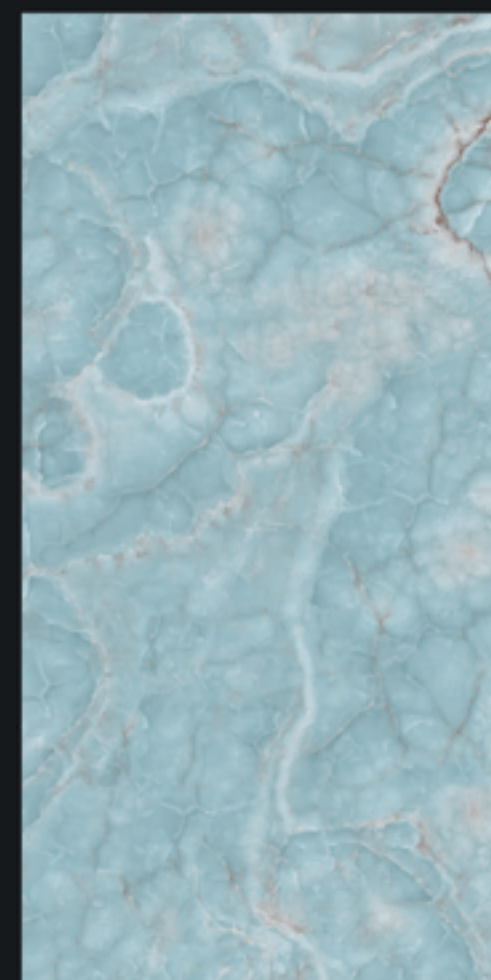

Design.

ATLAS GREEN

KOSMA
COLLECTION

800x1600mm

CATALIST ONYX

GLOSSY FINISH

DISTINCT AESTHETIC

800X1600MM