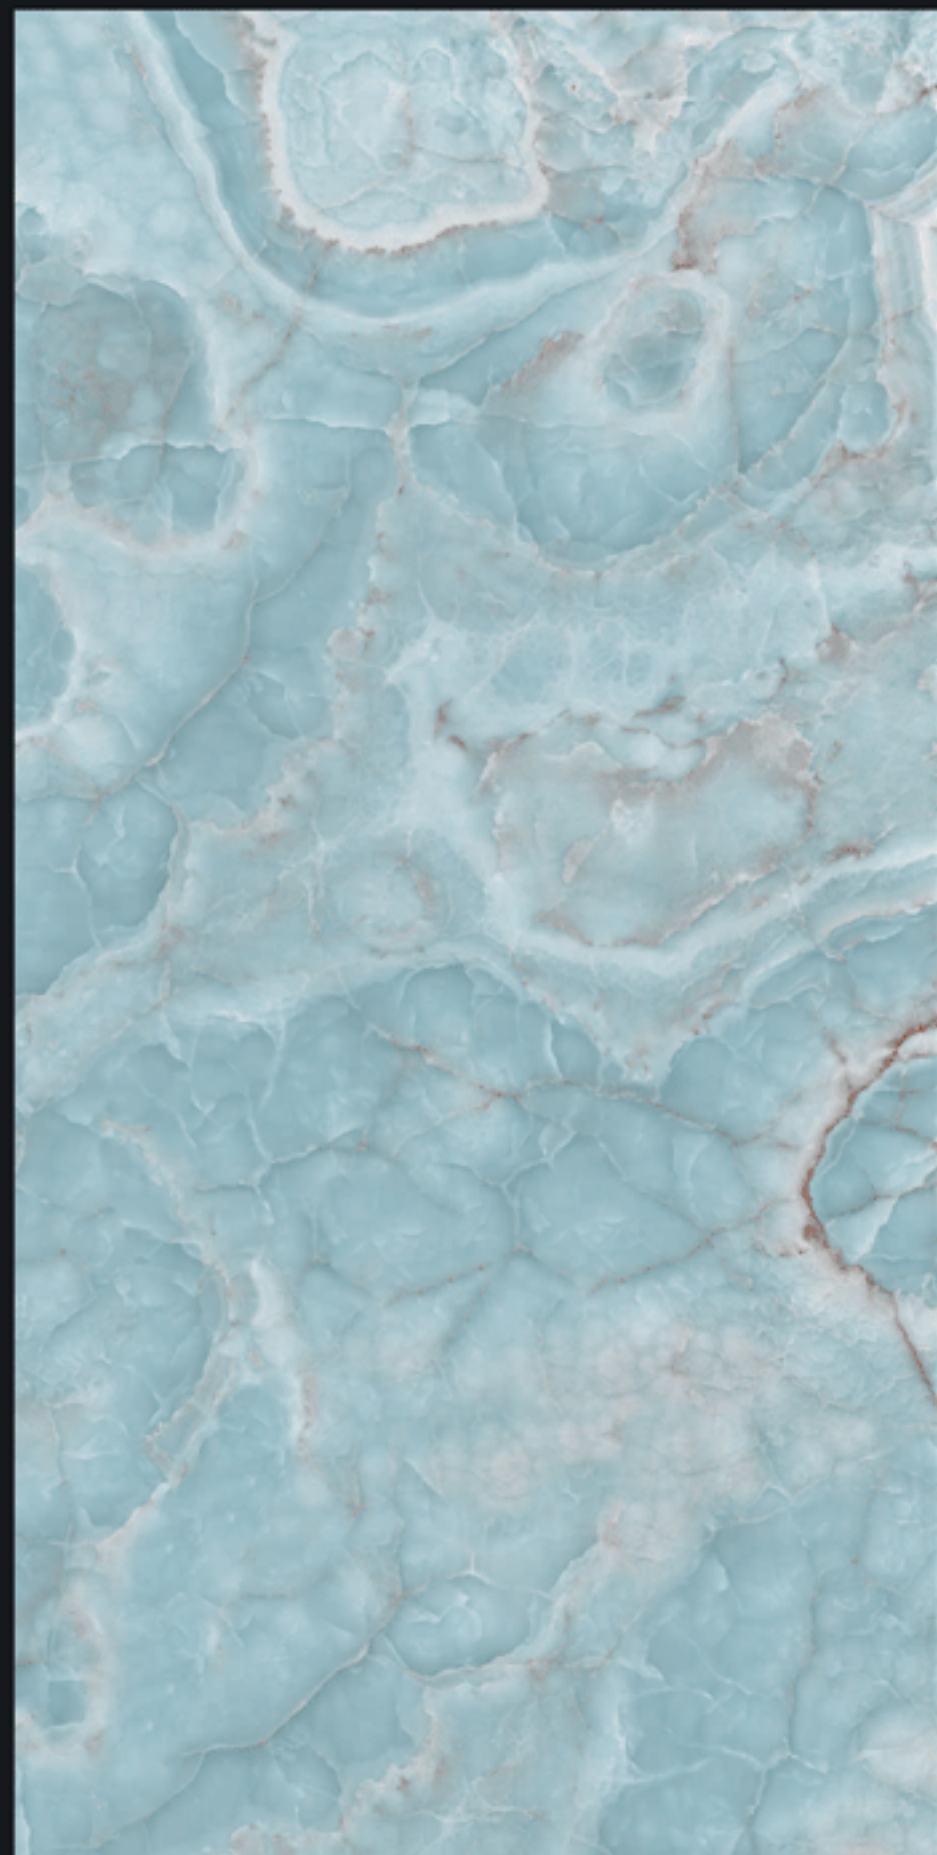

KOSMA
COLLECTION

800x1600mm

CATALIST ONYX