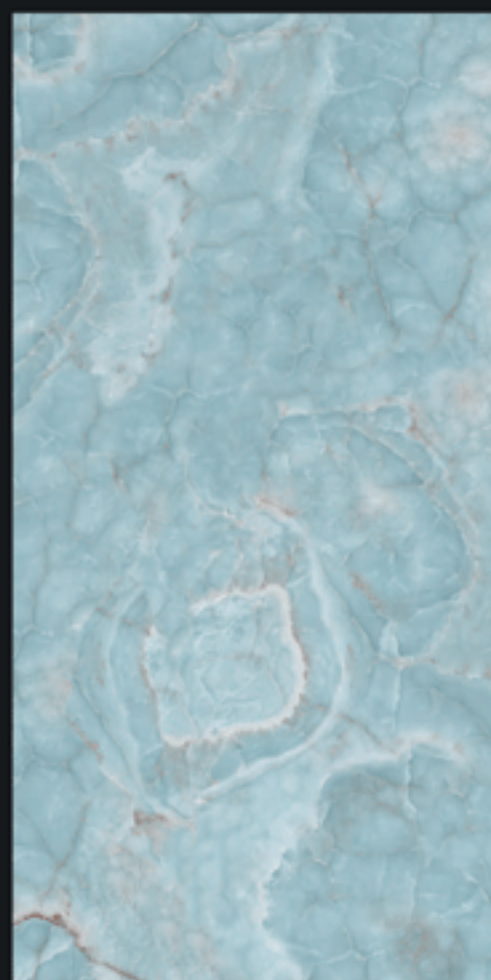

Design.

ATLAS GREEN

KOSMA
COLLECTION

800x1600mm

CATALIST ONYX

GLOSSY FINISH

DISTINCT AESTHETIC

800X1600MM