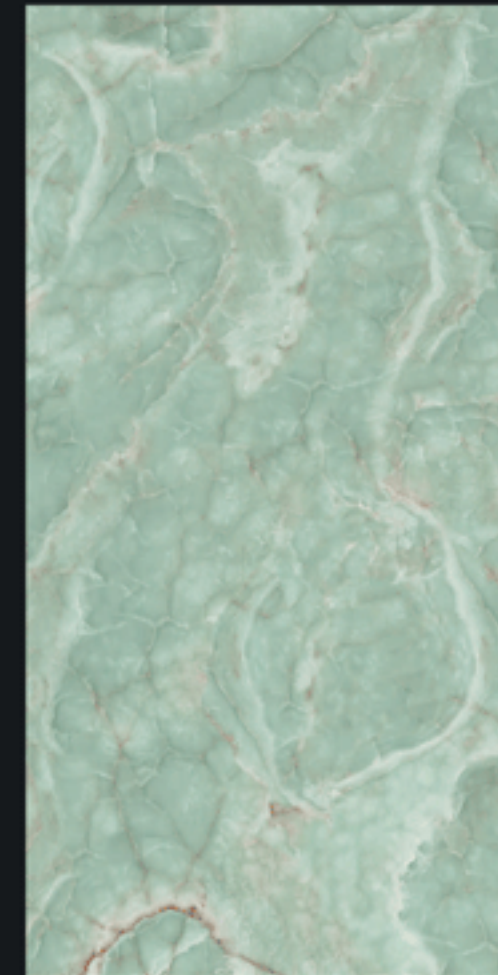

SATELLITE ONYX

GLOSSY FINISH

ETERNAL SUPERIORITY

800X1600MM

Design.

SATELLITE ONYX

KOSMA
COLLECTION

800x1600mm