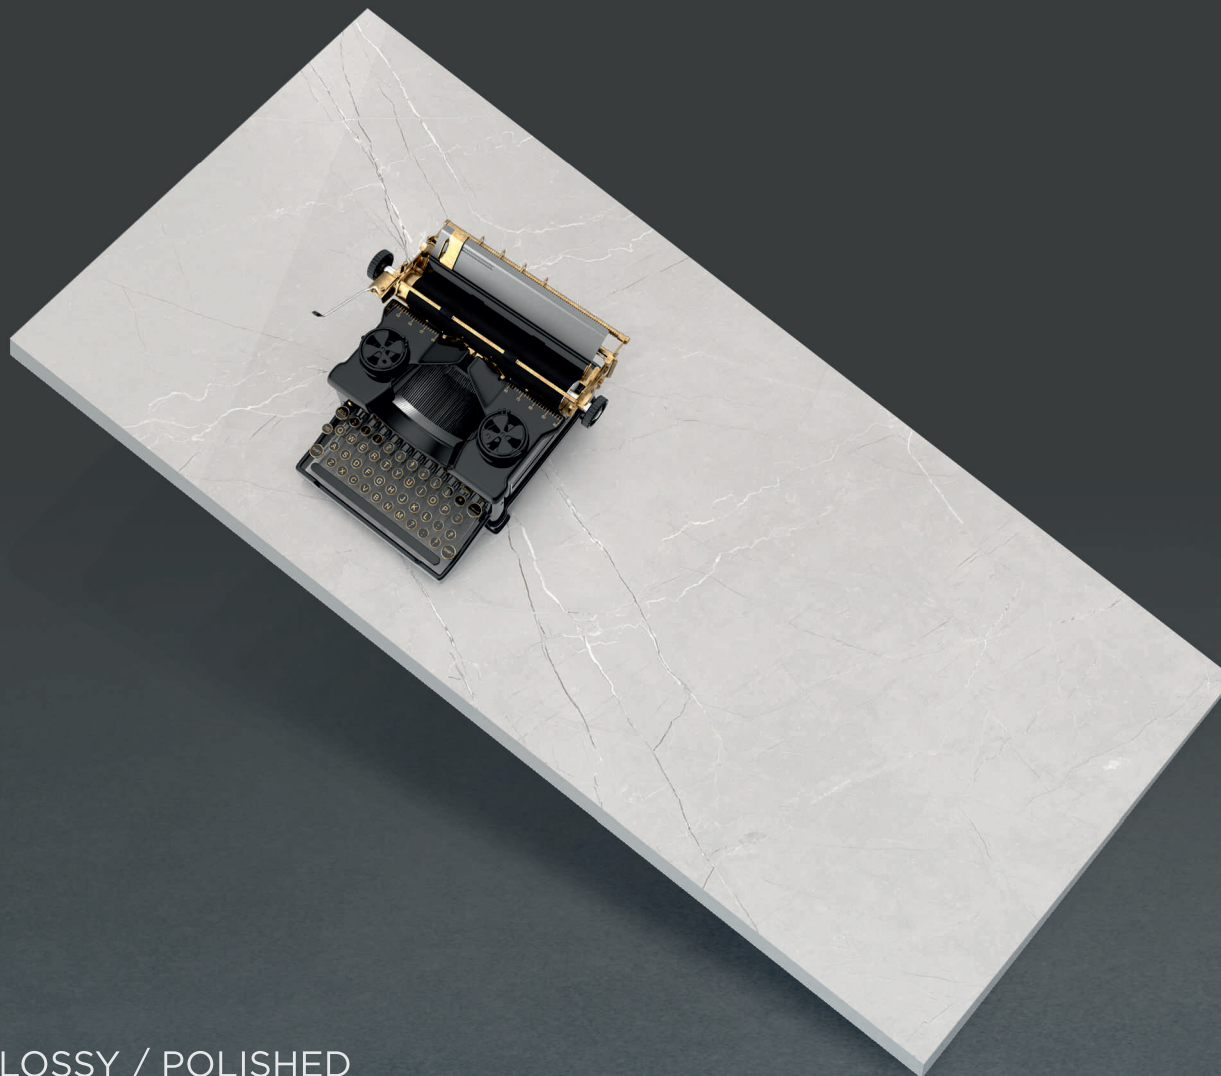

Matt
COLLECTION

GVT-
PGVT

GLOSSY / POLISHED
800X1600MM

Matt
COLLECTION

800x1600mm

MARLEY BEIGE

MATT FINISH

Matt
COLLECTION