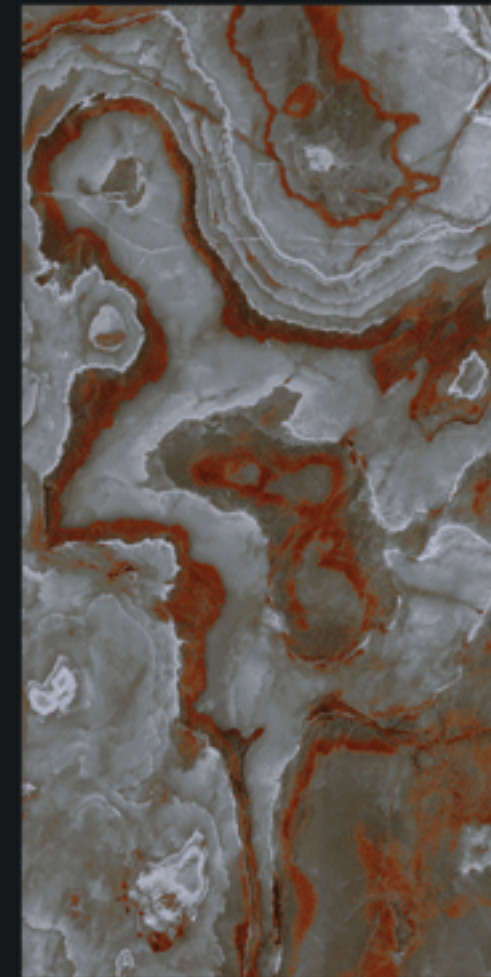

## NAIROBI ORANGE

**HIGH GLOSS+** FINISH

Design.

**NAIROBI ORANGE**

**VIBRANT**  
COLLECTION

800x1600mm

**SCORIA CARMINE**

**HIGH GLOSS+** FINISH