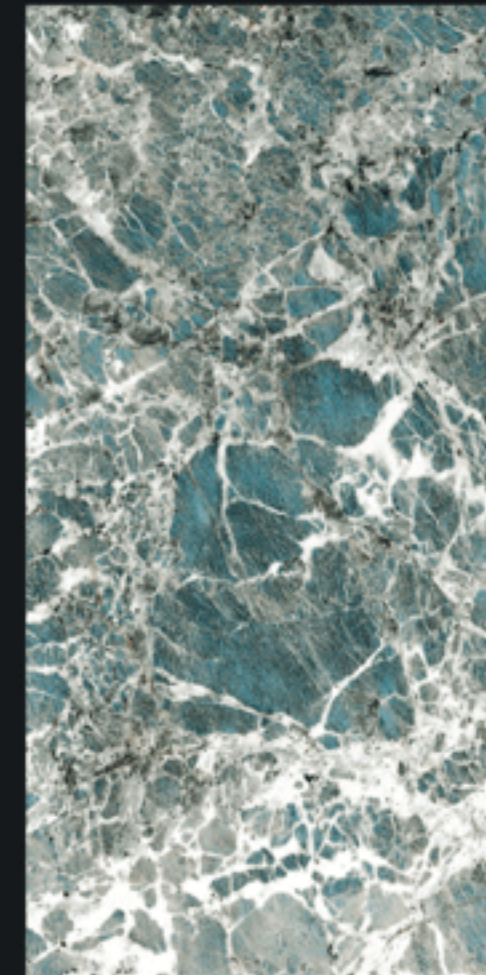

# FINESSE MASTERPIECES

800X1600MM

Design.

**CZAR MULTI**

**VIBRANT**  
COLLECTION

800x1600mm

**DENIM AQUA**

**HIGH GLOSS+** FINISH