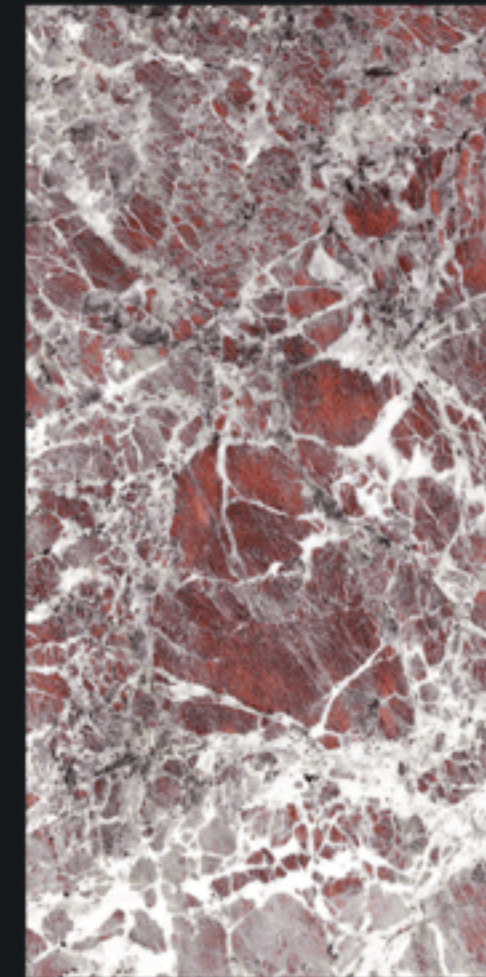

Design.

**DENIM AQUA**

**VIBRANT**  
COLLECTION

800x1600mm

**DENIM RED**

**HIGH GLOSS+** FINISH