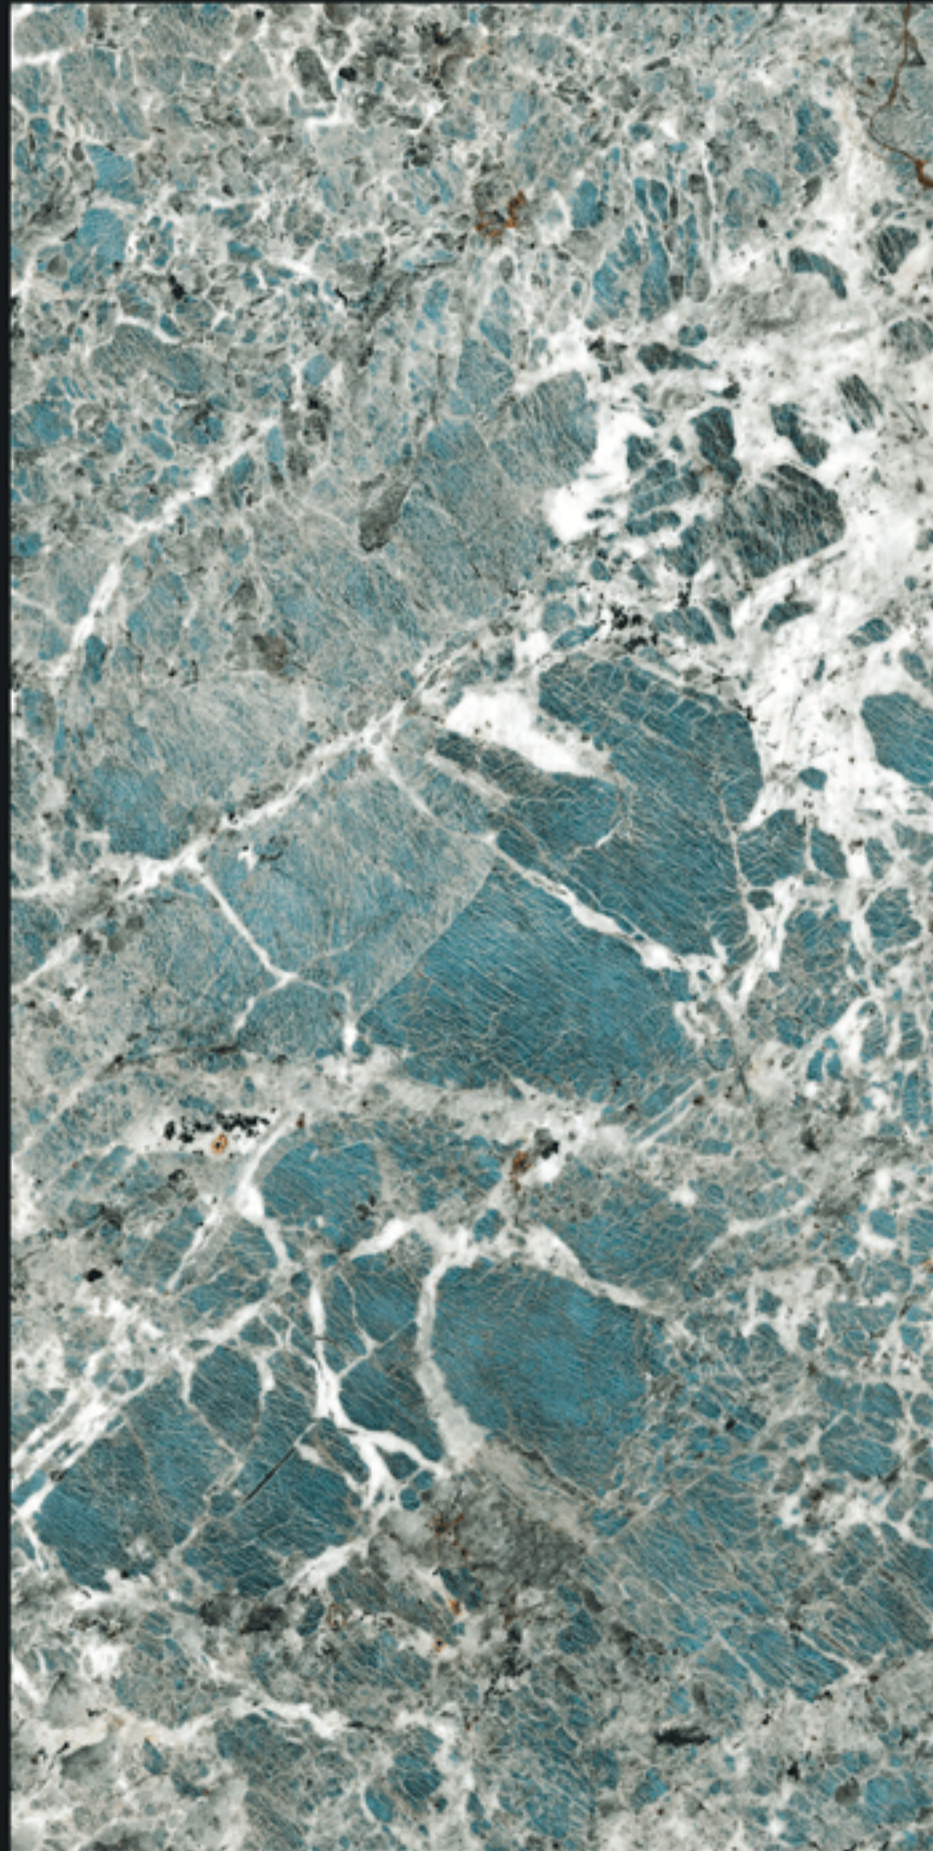

# FINESSE MASTERPIECES

800X1600MM

Design.

**CZAR MULTI**

**VIBRANT**  
COLLECTION

800x1600mm

**DENIM AQUA**

**HIGH GLOSS+** FINISH