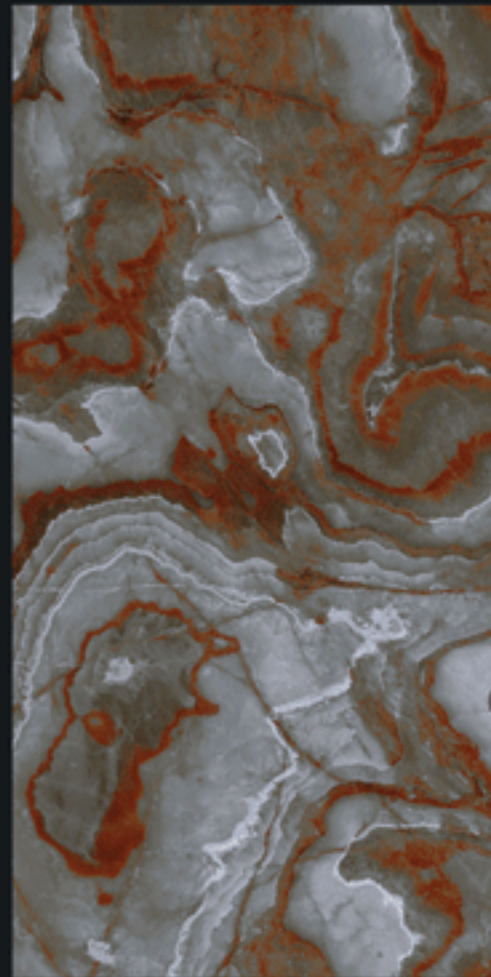

## NAIROBI ORANGE

**HIGH GLOSS+** FINISH

Design.

**NAIROBI ORANGE**

**VIBRANT**  
COLLECTION

800x1600mm

**SCORIA CARMINE**

**HIGH GLOSS+** FINISH