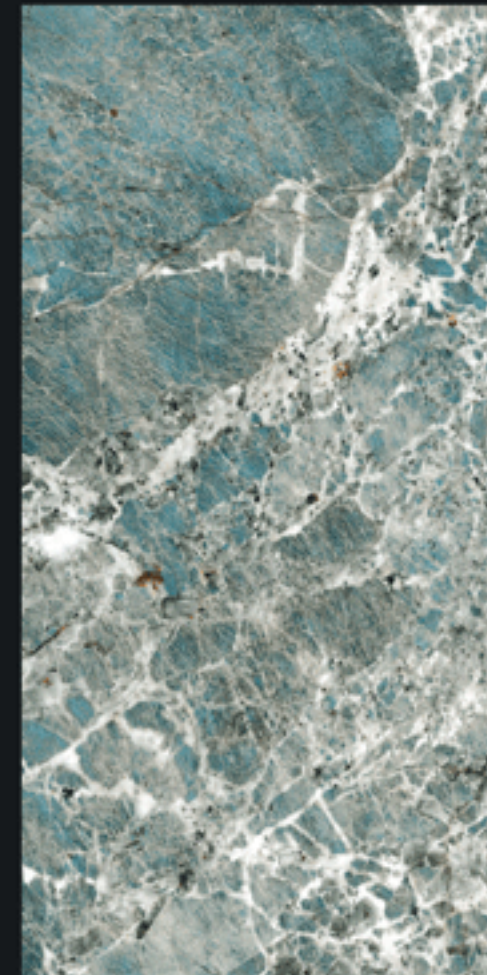

# FINESSE MASTERPIECES

800X1600MM

Design.

**CZAR MULTI**

**VIBRANT**  
COLLECTION

800x1600mm

**DENIM AQUA**

**HIGH GLOSS+** FINISH