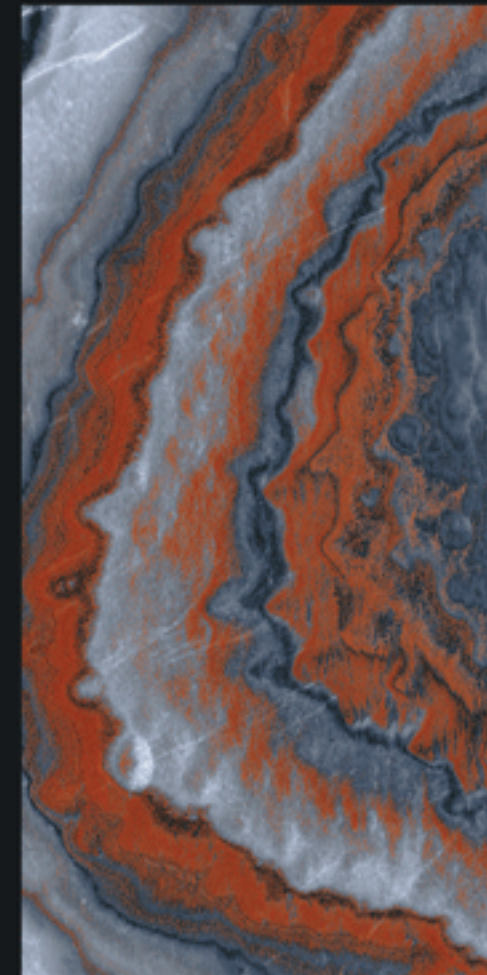

Design.

**STONY AQUA**

**VIBRANT**  
COLLECTION

800x1600mm

**TEXAS RED**

**HIGH GLOSS+** FINISH