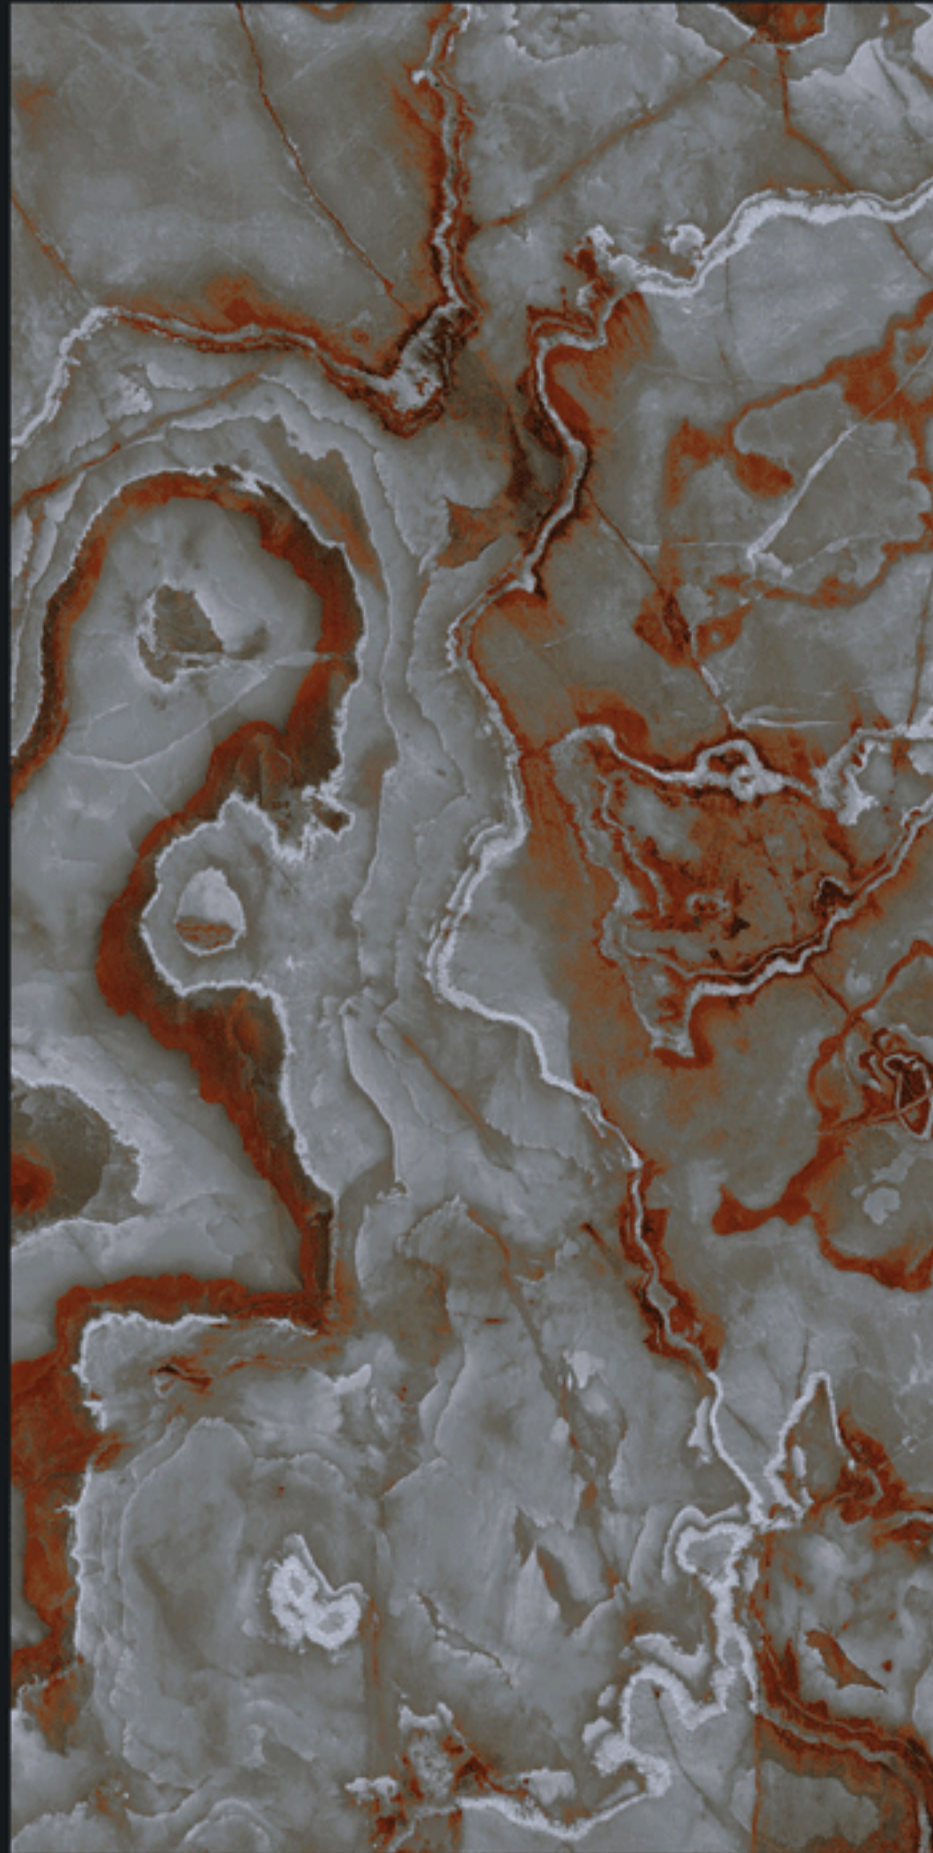

## NAIROBI ORANGE

**HIGH GLOSS+** FINISH

Design.

**NAIROBI ORANGE**

**VIBRANT**  
COLLECTION

800x1600mm

**SCORIA CARMINE**

**HIGH GLOSS+** FINISH