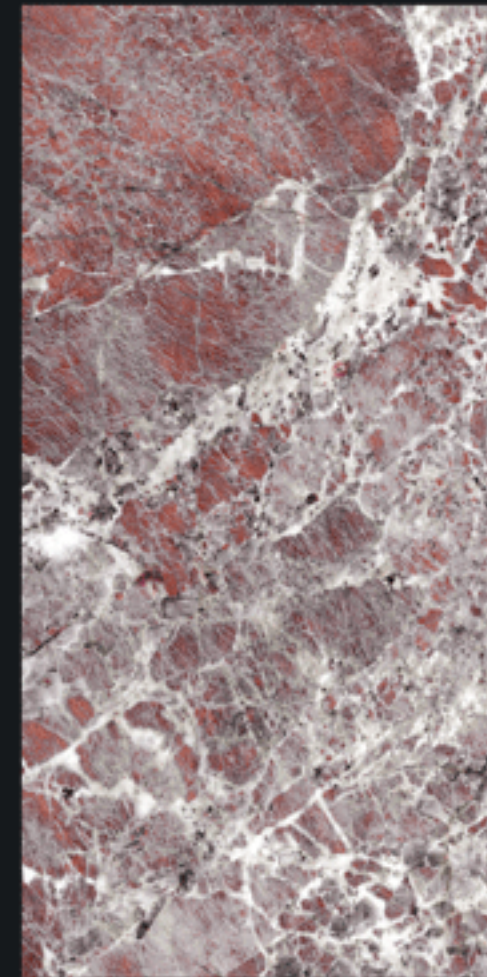

Design.

**DENIM AQUA**

**VIBRANT**  
COLLECTION

800x1600mm

**DENIM RED**

**HIGH GLOSS+** FINISH