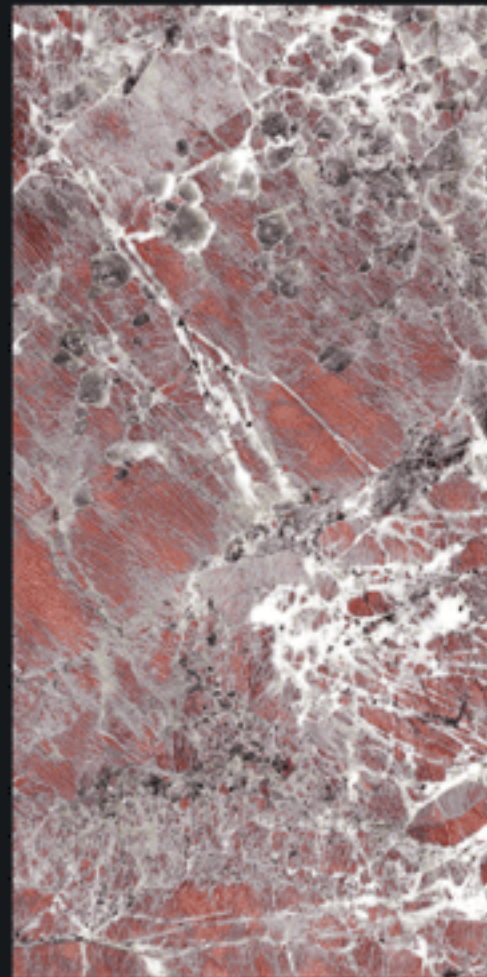

Design.

**DENIM AQUA**

**VIBRANT**  
COLLECTION

800x1600mm

**DENIM RED**

**HIGH GLOSS+** FINISH