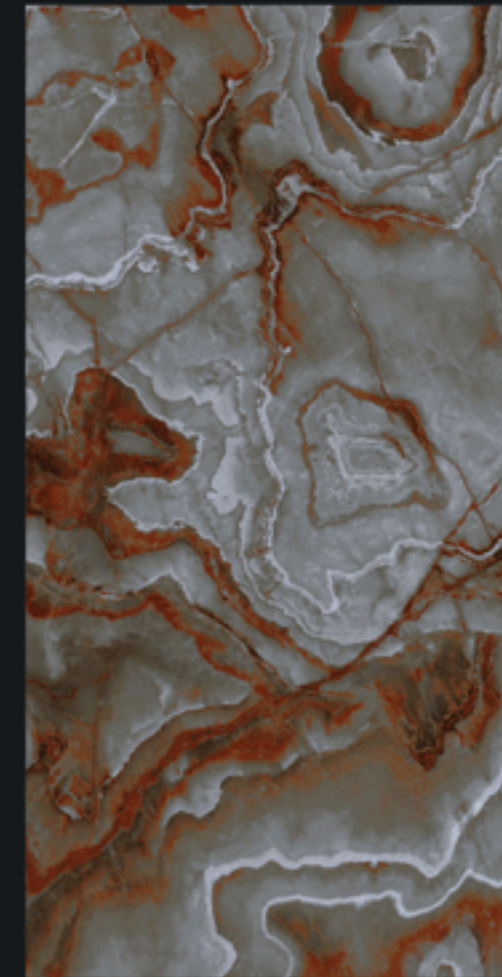

## NAIROBI ORANGE

**HIGH GLOSS+** FINISH

Design.

**NAIROBI ORANGE**

**VIBRANT**  
COLLECTION

800x1600mm

**SCORIA CARMINE**

**HIGH GLOSS+** FINISH