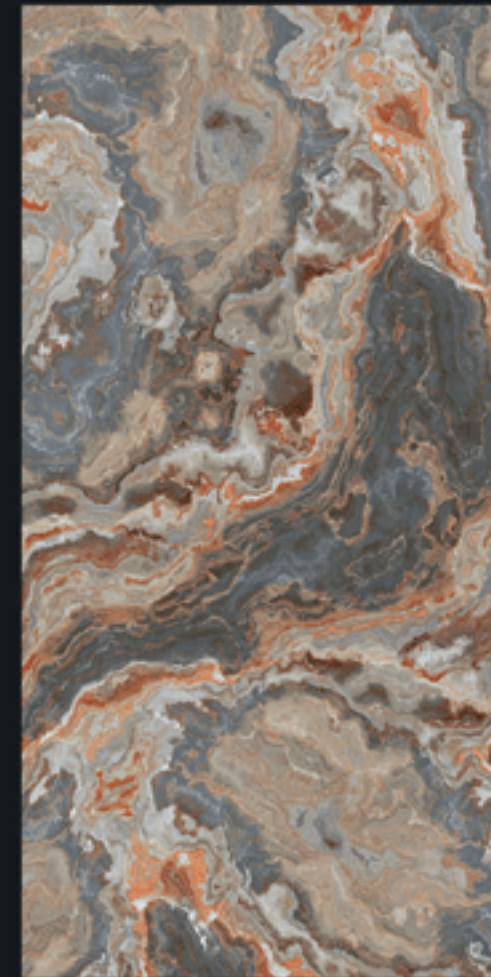

# BLOSSOMING INSPIRATION

800X1600MM

Design.

**TEXAS RED**

**VIBRANT**  
COLLECTION

800x1600mm

**VULCAN ALLOYS**

**HIGH GLOSS+** FINISH