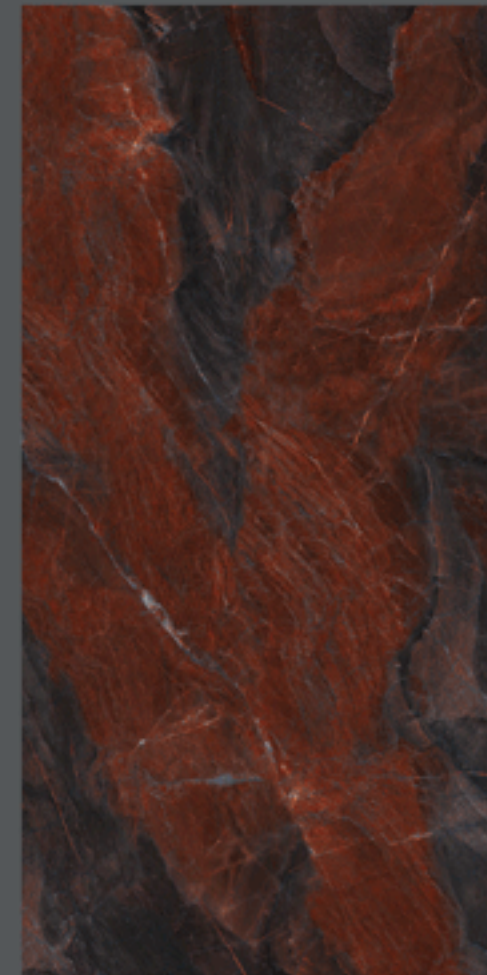

## NAIROBI ORANGE

**HIGH GLOSS+** FINISH

Design.

**NAIROBI ORANGE**

**VIBRANT**  
COLLECTION

800x1600mm

**SCORIA CARMINE**

**HIGH GLOSS+** FINISH