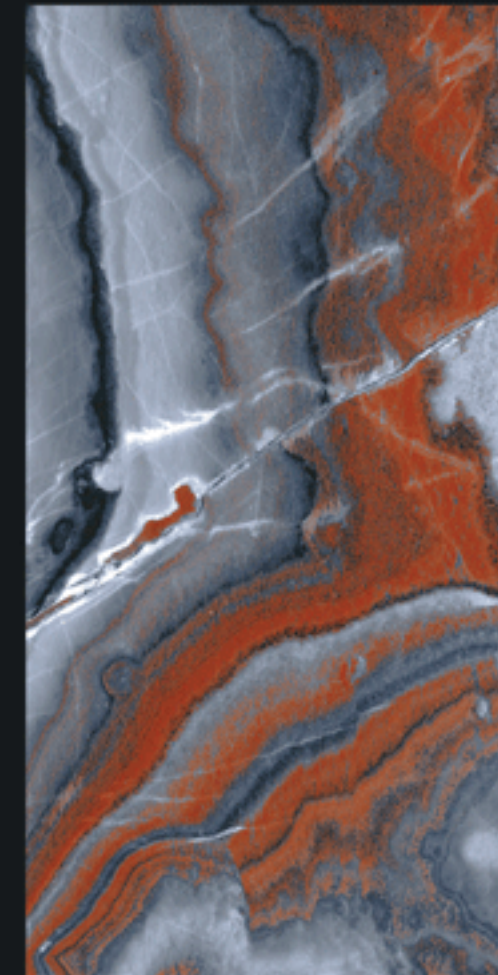

Design.

**STONY AQUA**

**VIBRANT**  
COLLECTION

800x1600mm

**TEXAS RED**

**HIGH GLOSS+** FINISH