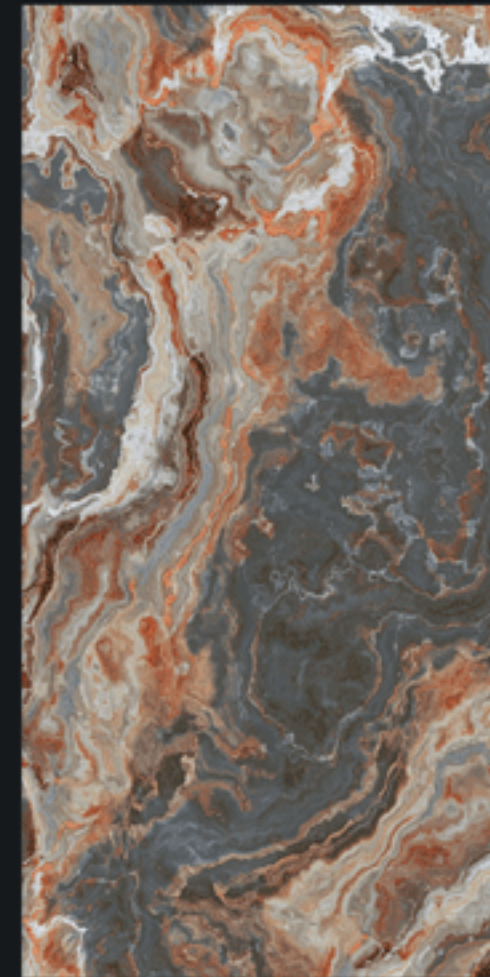

# BLOSSOMING INSPIRATION

800X1600MM

Design.

**TEXAS RED**

**VIBRANT**  
COLLECTION

800x1600mm

**VULCAN ALLOYS**

**HIGH GLOSS+** FINISH