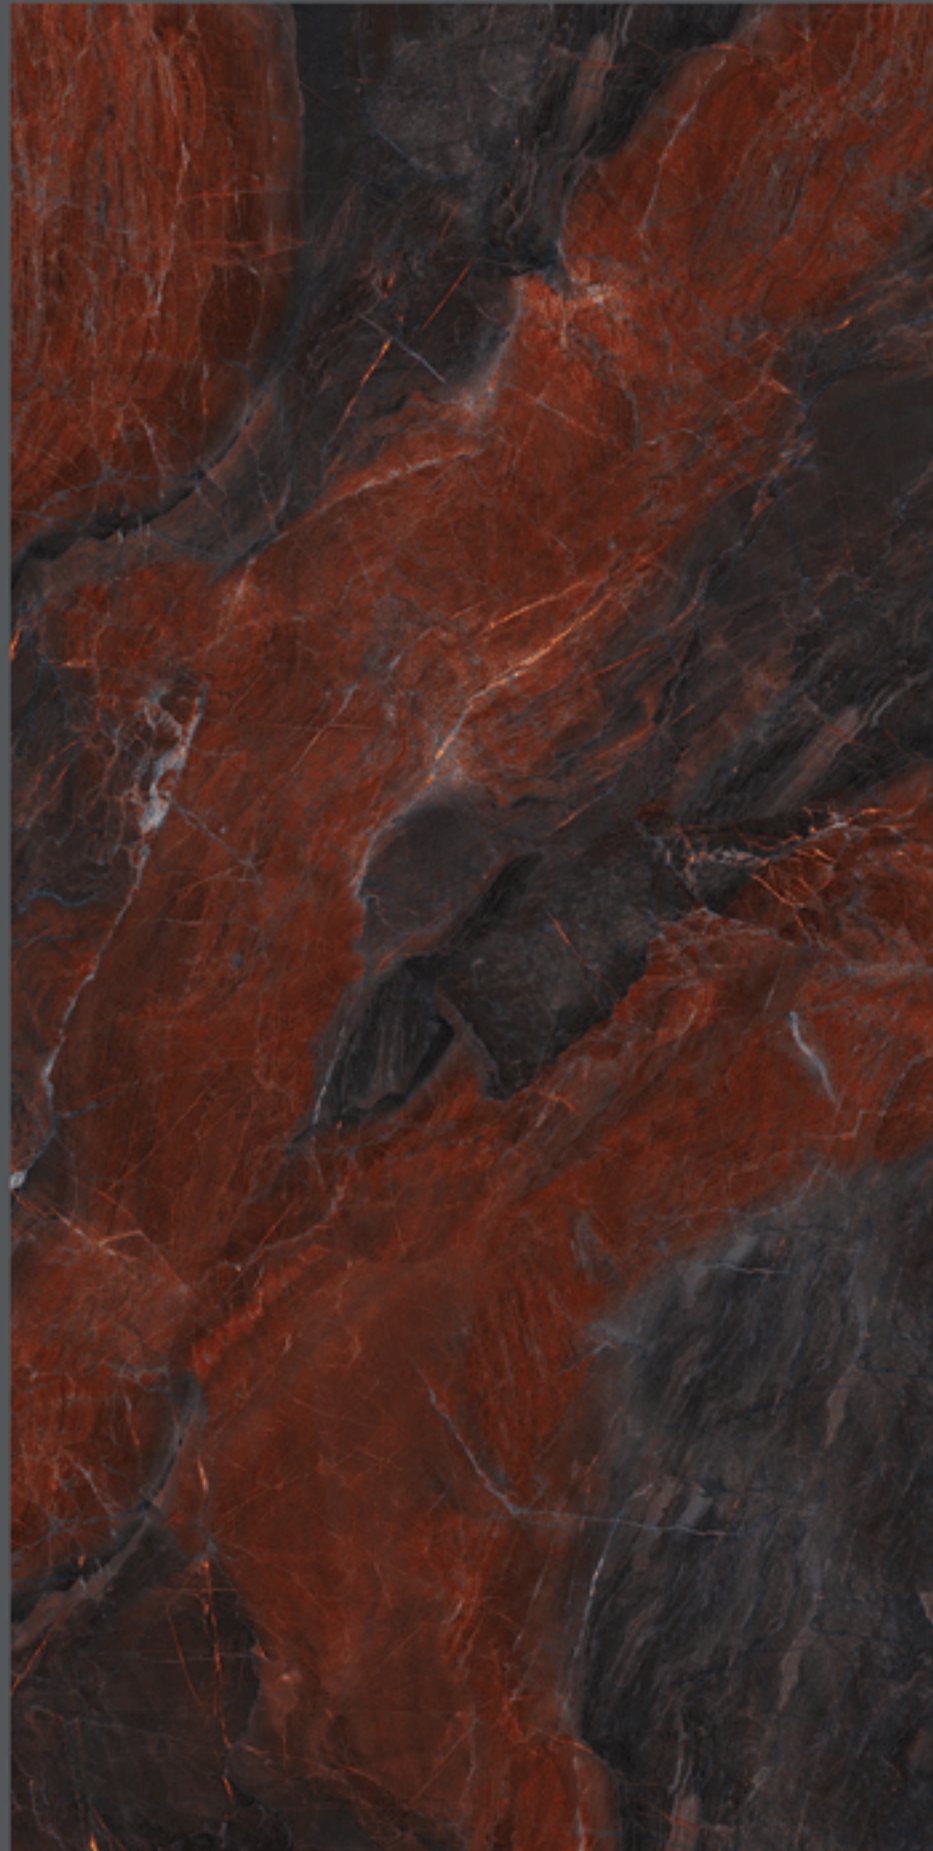

## NAIROBI ORANGE

**HIGH GLOSS+** FINISH

Design.

**NAIROBI ORANGE**

**VIBRANT**  
COLLECTION

800x1600mm

**SCORIA CARMINE**

**HIGH GLOSS+** FINISH