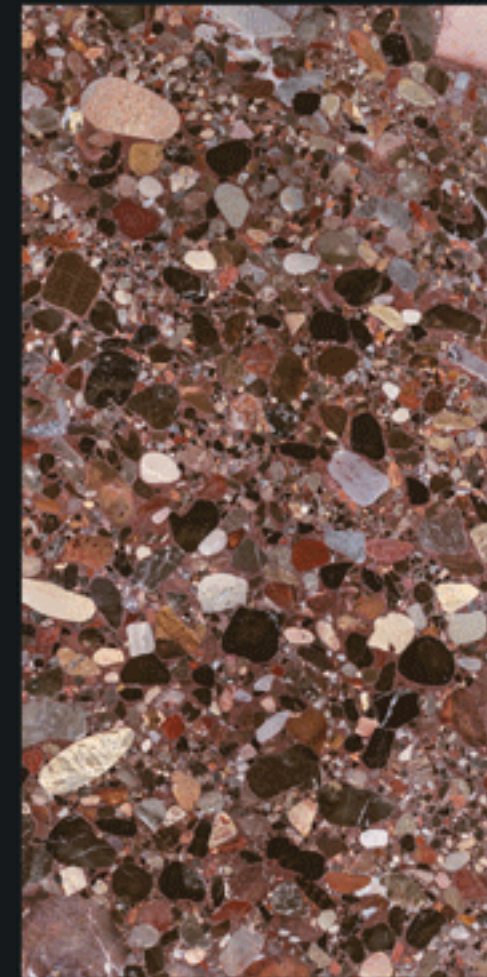

HIGH GLOSS+ FINISH