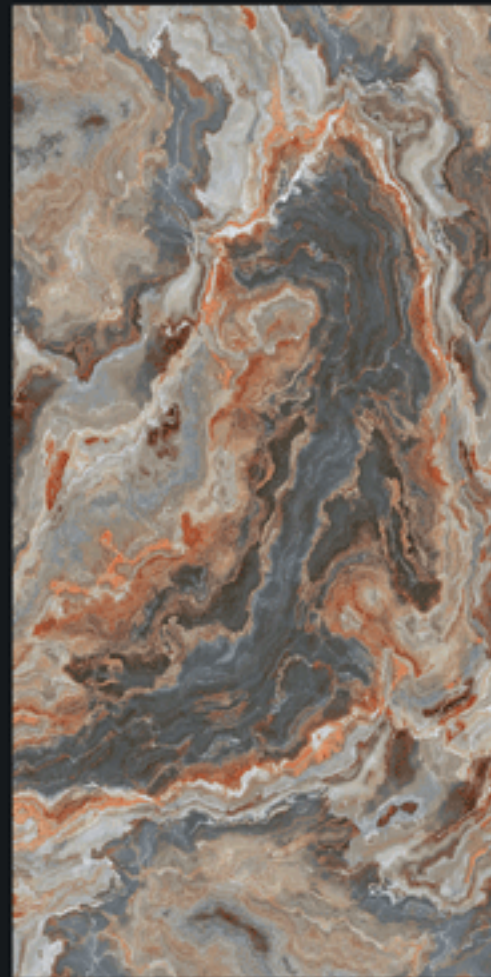

# BLOSSOMING INSPIRATION

800X1600MM

Design.

**TEXAS RED**

**VIBRANT**  
COLLECTION

800x1600mm

**VULCAN ALLOYS**

**HIGH GLOSS+** FINISH