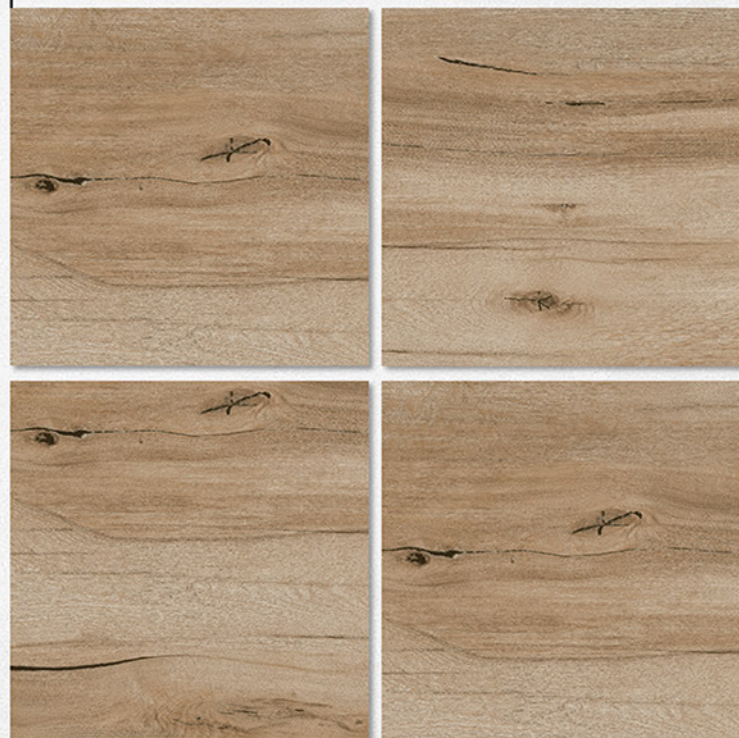

600X600mm GVT/PGVT
FINISH:MATT

2504