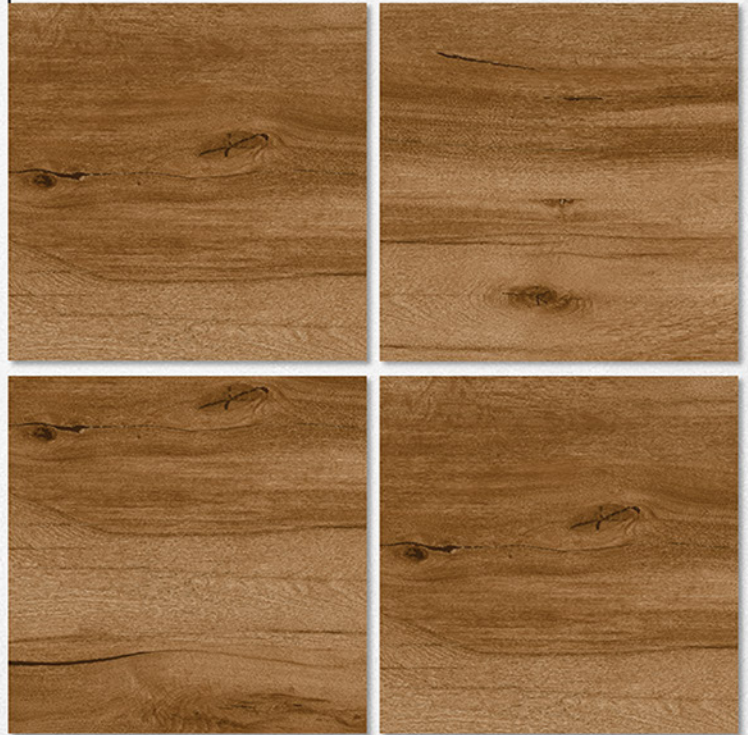

600X600mm GVT/PGVT
FINISH:MATT

2506